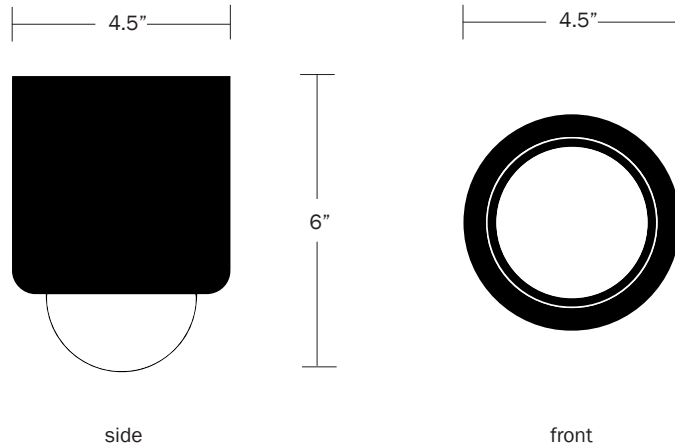

WORKSTEAD

PARK IV

hardwired

Description

The PARK IV references porcelain fixtures of the pre-war period with a gently arched base curving lyrically into a hand-blown matte porcelain bulb. The most elemental of the PARK collection, the sleek fixture works equally well on ceilings and walls. UL Listed. Damp Rated.

Body Finish Options

White Enamel
Black Enamel
Brushed Aluminium

Dimensions

Overall Height - 6"
Diameter - 4.5"

Weight

8 lbs

Lamp

60 Watt Max
6W Dimmable LED bulb included
3" Diameter With Porcelain Finish
540 Lumens
50 Watt Equivalent
2700K Color Temperature
Bulb Life 30,000 Hours
110/120V, E26
220/240V, E27
UL / CE Listed
Damp Rated