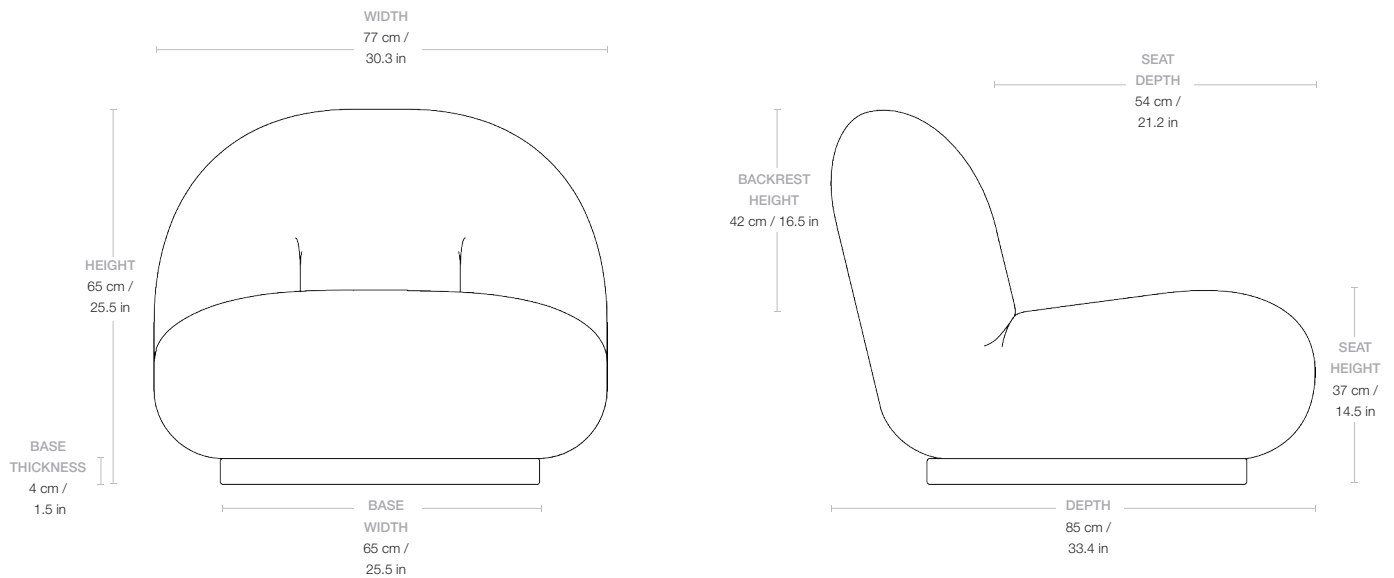

Dimensions

WIDTH	77 cm / 30.3 in
DEPTH	85 cm / 33.4 in
HEIGHT	65 cm / 25.5 in
SEAT WIDTH	77 cm / 30.3 in
SEAT DEPTH	54 cm / 21.2 in
SEAT HEIGHT	37 cm / 14.5 in
BACKREST HEIGHT	42 cm / 16.5 in

Weight

TOTAL WEIGHT

21 kg / 21.4 kg (swivel) / 46.2 lbs / 47.1 lbs (swivel)

Upholstery Consumption

X 140 CM FABRIC WIDTH / X 55 IN FABRIC WIDTH

FABRIC CONSUMPTION 280 cm / 110 in

Packaging

NUMBER OF PARCELS 1

PACKAGING LENGTH 120 cm / 47,24 in

PACKAGING WIDTH 80 cm / 31,49 in

PACKAGING HEIGHT 85 cm / 33,46 in

PACKAGING WEIGHT 14,5 kg / 31,96 lbs

GROSS WEIGHT 35,5 kg / 35,9 (swivel) 78,26 lbs / 79,14 (swivel)

Test & Certifications

TSCA Yes, title VI Compliant for Formaldehyde