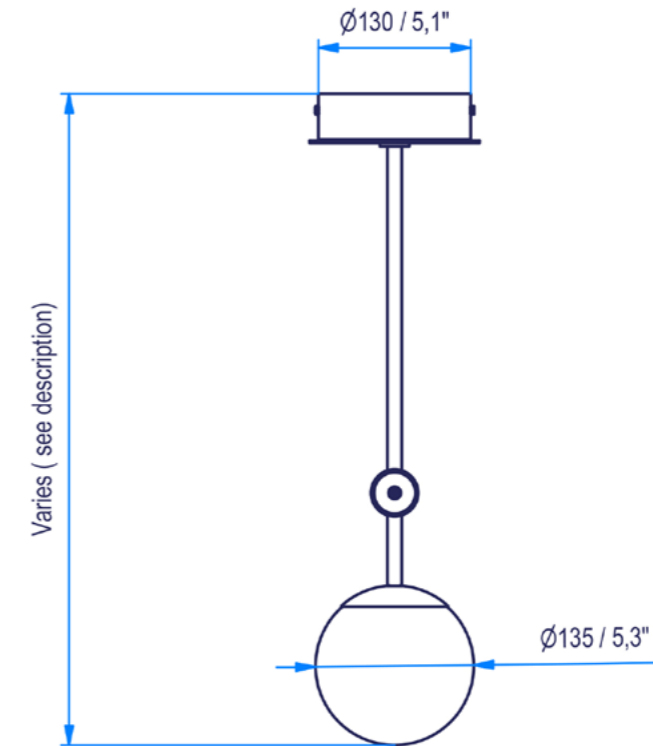

bullarum **Pure P1. suspension**

**Sphere**

135 mm 90 mm / 5,3" 3,5"

**Materials**

Brass body, glass sphere

**Dimension**

1085 mm x 135 mm / 42,7" x 5,3"

**Height**

P1. 400.	height 400 mm / 16"
P1. 550.	height 550 mm / 22"
P1. 700.	height 700 mm / 27,8"
P1. 850.	height 850 mm / 33,7"
P1. 1000.	height 1000 mm / 39,6"
P1. 1150.	height 1150 mm / 45,5"
P1. 1300.	height 1300 mm / 51,4"
P1. 1450.	height 1450 mm / 59,2"

**Package**

1500mm x 200mm x 160mm  
59" x 7,8" x 6,3"

**Transformer**

MEAN WELL APC-8-350

**Canopy**

130 mm / 5,1" ( US compatible )

**Weight**

Min 1,5 kg max 2 kg  
Min 3,3 lb max 4,4 lb

**Light bulb ( included )**

2 x Philips CorePro LEDcapsule LV  
2W G4 AC 12V 2700K 360°

**Lead time**

Between 2 - 5 weeks

bullarum  
**Pure**  
**P1.**

INTUERI  
LIGHT®