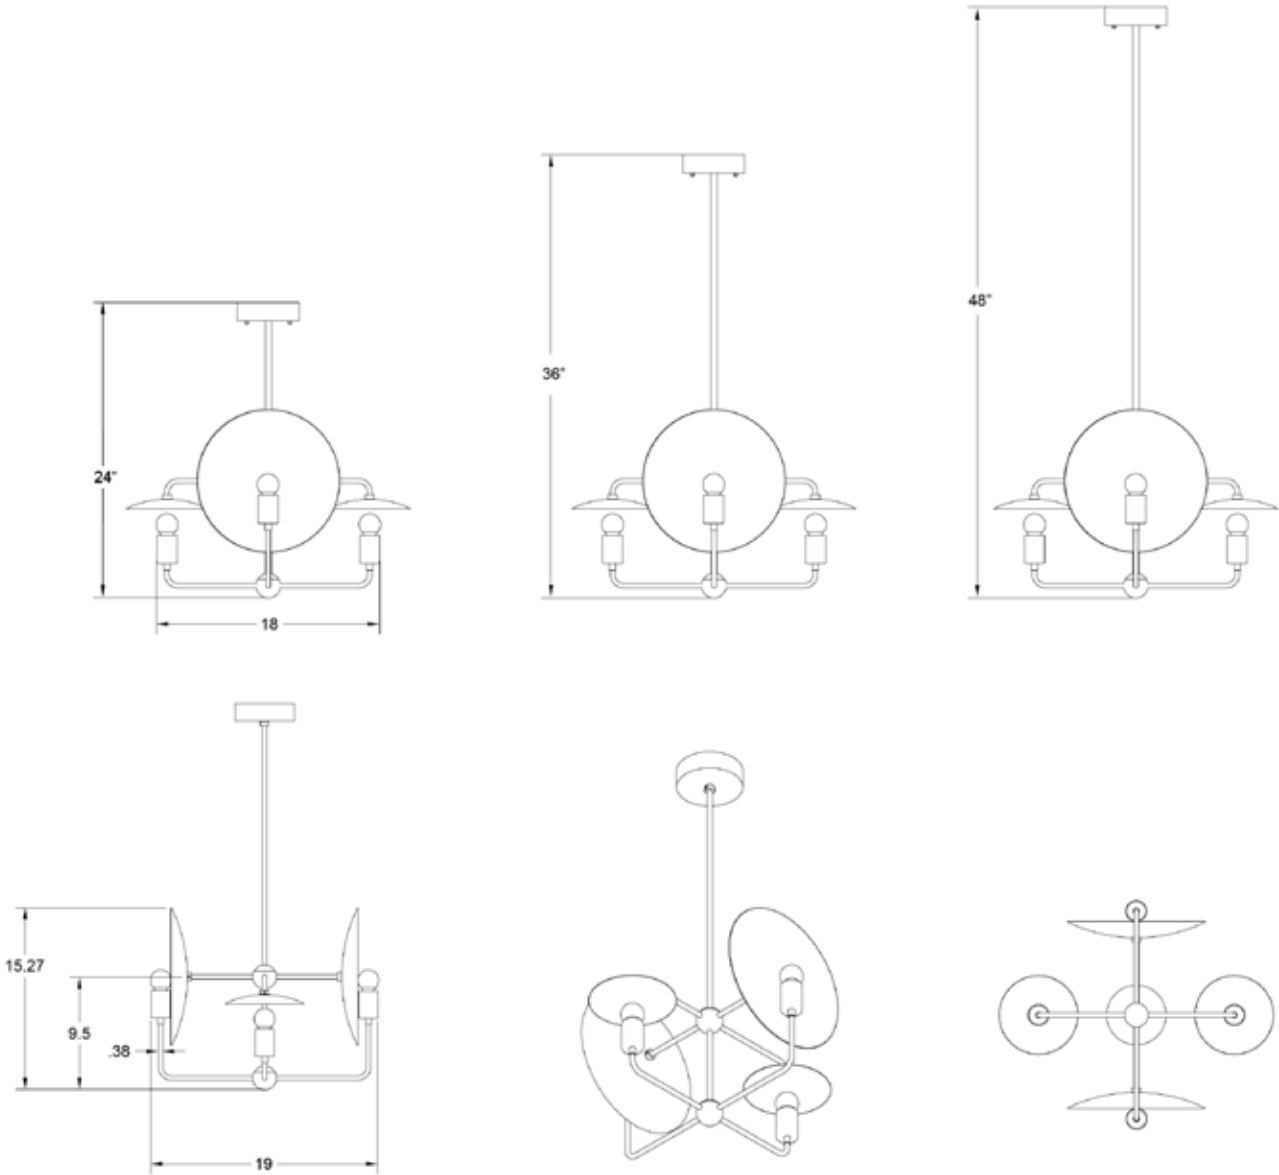

WORKSTEAD

To download a digital copy and view in situ images of this product, visit www.workstead.com
For retail and trade inquiries, contact Workstead at shop@workstead.com