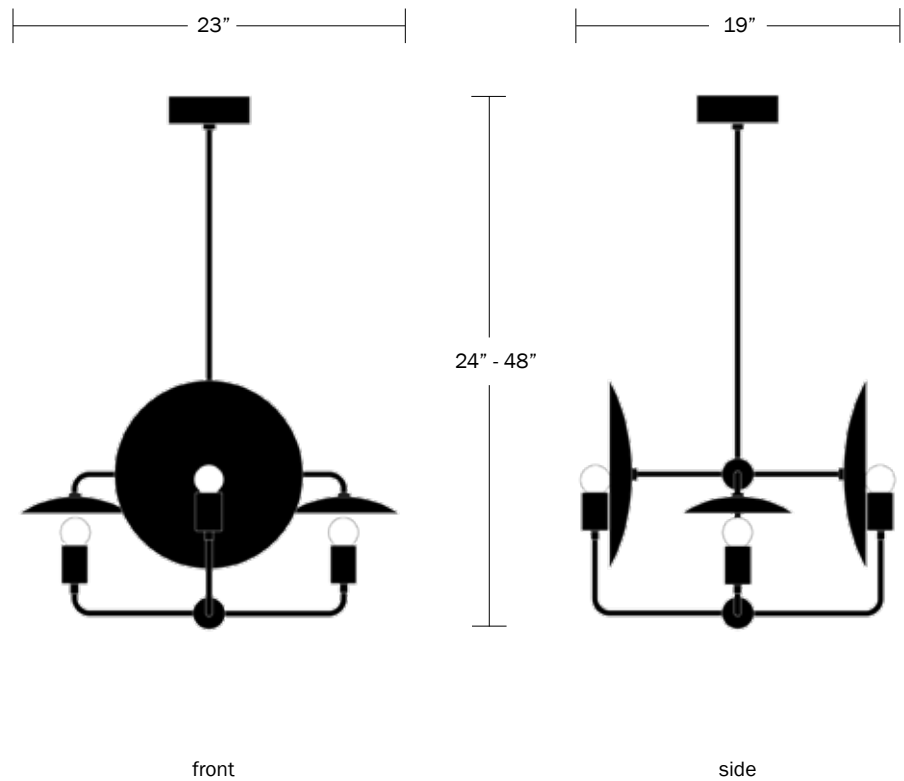

WORKSTEAD

ORBIT CHANDELIER

hardwired

Description

The ORBIT CHANDELIER introduces an elevated field of light and reflection to the ORBIT Collection. A constellation of radiant spun-metal discs bends light in four directions, for an ambient room-wide glow, with focused luminosity on objects below.

Available in three standard overall heights. Custom heights available. Made in the USA. UL Listed. Damp Rated upon request.

Finish Options

Hewn Brass
Hand Finished Bronze
Brushed Nickel

Dimensions

Small - 24"
Medium - 36"
Large - 48"
Fixture Width - 23"
Depth - 19"
Canopy Diameter - 5"
Custom Heights Available

Weight

15 lbs

Lamp

60 Watt Incandescent Max
5W Dimmable LED Bulbs Included
2" Diameter With Porcelain Finish
40 Watt Equivalent
1100 Total Lumens
2700K Color Temperature
Bulb Life 30,000 Hours
110/120V, E12
220/240V, E14
UL/CE Listed
Damp Rated Upon Request

front

side