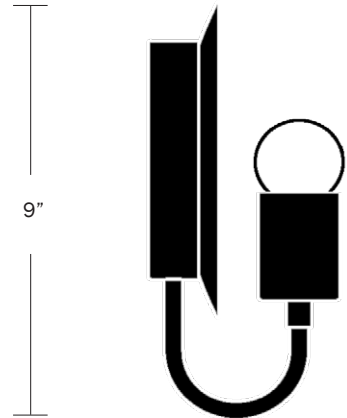

WORKSTEAD

ORBIT ADA SCONCE

hardwired

Description

A fixed version of our classic ORBIT SCONCE, this ADA compliant fixture is perfectly proportioned for any space where a minimal profile is desired. A modern take on an early American candle form, the piece features a radiant disc that amplifies the glow from a single point of light. UL Listed. Damp Rated upon request.

Finish Options

Hewn Brass
Brushed Nickel
Hand Finished Bronze

Dimensions

Overall Fixture Height - 9"
Dish Diameter - 7"
Backplate Diameter - 5"
Overall Fixture Depth - 4"

Weight

4 lbs

Lamp

60 Watt Incandescent Max
5W Dimmable LED Bulb Included
2" Diameter With Porcelain Finish
40 Watt Equivalent
325 Lumens
2700K Color Temperature
Bulb Life 30,000 Hours
110/120V, E12
220/240V, E14
UL/CE Listed
Damp Rated Upon Request

front