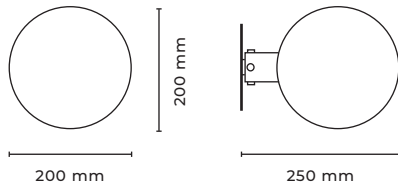

Type	Ceiling / Wall light
Material	Solid brass
Environment	Indoors
Dimensions	140 x 140 x 250 mm 5,51 x 5,51 x 9,84 " ; Glass Ø 200 mm - Ø 7,87 "
Weight	2 kg - 4,4 lb
Certification	IP20 CE
Lamping	Filament: E14 115mm (3,94 ") Tube Light Bulb, clear, 25W, 2200 K, dimmable OR Led: E14 115mm (3,94 ") Tube Light Bulb, clear, 2.7 W (250lm), 2600K, dimmable
Lamping US	1x E12, Tube Light Bulbs not included
Standard finishes:	
160 08 201	brushed nickel
160 08 207	oiled and waxed brass
160 08 209	black matte
160 08 402	aged brass
160 07 208	bronze

ORA

Ceiling/Wall
200

Type	Ceiling / Wall light
Material	Solid brass
Environment	Indoors
Dimensions	200 x 200 x 250 mm 7,87 x 7,87 x 9,84 " ; Glass Ø 200 mm - Ø 7,87 "
Weight	2 kg - 4,4 lb
Certification	IP20 CE
Lamping	Filament: E14 115mm (3,94 ") Tube Light Bulb, clear, 25W, 2200 K, dimmable OR Led: E14 115mm (3,94 ") Tube Light Bulb, clear, 2,7 W (250lm), 2600K, dimmable
Lamping US	1x E12, Tube Light Bulbs not included
Standard finishes:	
160 07 201	brushed nickel
160 07 207	oiled and waxed brass
160 07 209	black matte
160 07 402	aged brass
160 07 208	bronze

ORA

Twin

Type	Ceiling / Wall light
Material	Solid brass
Environment	Indoors
Dimensions	200 x 260 x 1110 mm 7,87 x 10,23 x 43,70"; Glass Ø 200 mm - Ø 7,87 "
Weight	3 kg - 6,6 lb
Certification	IP20 CE
Lamping	Filament: E14 115mm (3,94 ") Tube Light Bulb, clear, 25W, 2200 K, dimmable OR Led: E14 115mm (3,94 ") Tube Light Bulb, clear, 2,7 W (250lm), 2600K, dimmable
Lamping US	2x E12, Tube Light Bulbs not included
Standard finishes:	
160 09 201	brushed nickel
160 09 207	oiled and waxed brass
160 09 209	black matte
160 09 402	aged brass
160 09 208	bronze