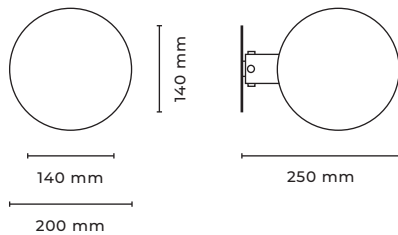

Type	Ceiling / Wall light
Material	Solid brass
Environment	Indoors
Dimensions	140 x 140 x 250 mm 5,51 x 5,51 x 9,84 " ; Glass Ø 200 mm - Ø 7,87 "
Weight	2 kg - 4,4 lb
Certification	IP20 CE
Lamping	Filament: E14 115mm (3,94 ") Tube Light Bulb, clear, 25W, 2200 K, dimmable OR Led: E14 115mm (3,94 ") Tube Light Bulb, clear, 2.7 W (250lm), 2600K, dimmable
Lamping US	1x E12, Tube Light Bulbs not included
Standard finishes:	
160 08 201	brushed nickel
160 08 207	oiled and waxed brass
160 08 209	black matte
160 08 402	aged brass
160 07 208	bronze

ORA

Ceiling/Wall
200

Type	Ceiling / Wall light
Material	Solid brass
Environment	Indoors
Dimensions	200 x 200 x 250 mm 7,87 x 7,87 x 9,84 " ; Glass Ø 200 mm - Ø 7,87 "
Weight	2 kg - 4,4 lb
Certification	IP20 CE
Lamping	Filament: E14 115mm (3,94 ") Tube Light Bulb, clear, 25W, 2200 K, dimmable OR Led: E14 115mm (3,94 ") Tube Light Bulb, clear, 2,7 W (250lm), 2600K, dimmable
Lamping US	1x E12, Tube Light Bulbs not included
Standard finishes:	
160 07 201	brushed nickel
160 07 207	oiled and waxed brass
160 07 209	black matte
160 07 402	aged brass
160 07 208	bronze

ORA

Twin

Type	Ceiling / Wall light
Material	Solid brass
Environment	Indoors
Dimensions	200 x 260 x 1110 mm 7,87 x 10,23 x 43,70"; Glass Ø 200 mm - Ø 7,87 "
Weight	3 kg - 6,6 lb
Certification	IP20 CE
Lamping	Filament: E14 115mm (3,94 ") Tube Light Bulb, clear, 25W, 2200 K, dimmable OR Led: E14 115mm (3,94 ") Tube Light Bulb, clear, 2,7 W (250lm), 2600K, dimmable
Lamping US	2x E12, Tube Light Bulbs not included
Standard finishes:	
160 09 201	brushed nickel
160 09 207	oiled and waxed brass
160 09 209	black matte
160 09 402	aged brass
160 09 208	bronze