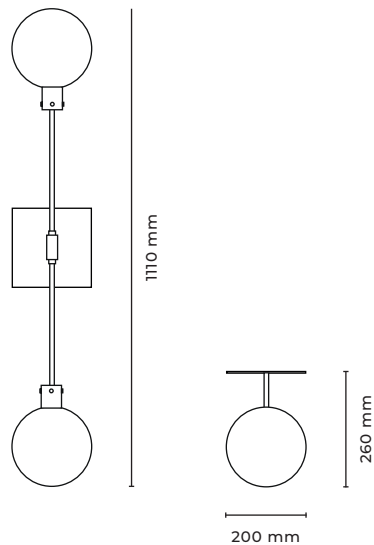

Type	Ceiling / Wall light
Material	Solid brass
Environment	Indoors
Dimensions	140 x 140 x 250 mm 5,51 x 5,51 x 9,84 " ; Glass Ø 200 mm - Ø 7,87 "
Weight	2 kg - 4,4 lb
Certification	IP20 CE
Lamping	Filament: E14 115mm (3,94 ") Tube Light Bulb, clear, 25W, 2200 K, dimmable OR Led: E14 115mm (3,94 ") Tube Light Bulb, clear, 2.7 W (250lm), 2600K, dimmable
Lamping US	1x E12, Tube Light Bulbs not included
Standard finishes:	
160 08 201	brushed nickel
160 08 207	oiled and waxed brass
160 08 209	black matte
160 08 402	aged brass
160 07 208	bronze

ORA

Ceiling/Wall
200

Type	Ceiling / Wall light
Material	Solid brass
Environment	Indoors
Dimensions	200 x 200 x 250 mm 7,87 x 7,87 x 9,84 " ; Glass Ø 200 mm - Ø 7,87 "
Weight	2 kg - 4,4 lb
Certification	IP20 CE
Lamping	Filament: E14 115mm (3,94 ") Tube Light Bulb, clear, 25W, 2200 K, dimmable OR Led: E14 115mm (3,94 ") Tube Light Bulb, clear, 2,7 W (250lm), 2600K, dimmable
Lamping US	1x E12, Tube Light Bulbs not included
Standard finishes:	
160 07 201	brushed nickel
160 07 207	oiled and waxed brass
160 07 209	black matte
160 07 402	aged brass
160 07 208	bronze

ORA

Twin

Type	Ceiling / Wall light
Material	Solid brass
Environment	Indoors
Dimensions	200 x 260 x 1110 mm 7,87 x 10,23 x 43,70"; Glass Ø 200 mm - Ø 7,87 "
Weight	3 kg - 6,6 lb
Certification	IP20 CE
Lamping	Filament: E14 115mm (3,94 ") Tube Light Bulb, clear, 25W, 2200 K, dimmable OR Led: E14 115mm (3,94 ") Tube Light Bulb, clear, 2,7 W (250lm), 2600K, dimmable
Lamping US	2x E12, Tube Light Bulbs not included
Standard finishes:	
160 09 201	brushed nickel
160 09 207	oiled and waxed brass
160 09 209	black matte
160 09 402	aged brass
160 09 208	bronze