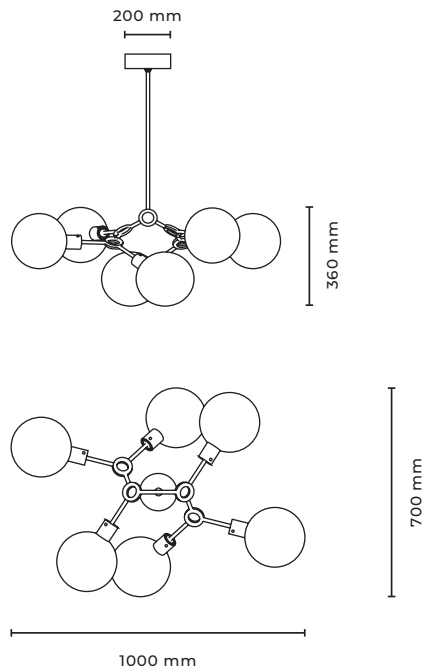

**** Please note, the chandelier has a rigid structure - the ring connectors are NOT adjustable!

ORA 6

Type	Suspension light
Material	Solid brass
Environment	Indoors
Dimensions	1430 x 725 x 480mm 56,23 x 28,54 x 18,90 "; Glass Ø 200 mm - 7,87 "
Stem Length	750 mm - 29,52 " (can be customized)
Weight	12 kg 26,5 lb
Certification	IP20 CE
Ceiling Rose	Ø 200 mm x 60 mm Ø 7,87 x 2,36 "
Lamping	Filament: E14 115mm (3,94 ") Tube Light Bulb, clear, 6 x 25W, 2200 K, dimmable. OR Led: E14 115mm (3,94 ") Tube Light Bulb, clear , 6 x 2,7W (250lm), 2600K, dimmable
Lamping US	6x E12, Tube Light Bulbs not included
Standard finishes:	
160 02 201	brushed nickel
160 02 207	oiled and waxed brass
160 02 209	black matte
160 02 402	aged brass
160 02 208	bronze

ORA

Compact

Type	Suspension light
Material	Solid brass
Environment	Indoors
Dimensions	1000 x 700 x 360 mm 39,37 x 27,56 x 14,17 "; Glass Ø 200 mm - 7,87 "
Stem Length	750 mm - 29,52 " (can be customized)
Weight	12 kg 26,5 lb
Certification	IP20 CE
Ceiling Rose	Ø 200 mm x 60 mm Ø 7,87 x 2,36 "
Lamping	Filament: E14 115mm (3,94 ") Tube Light Bulb, clear, 6 x 25W, 2200 K, dimmable. OR Led: E14 115mm (3,94 ") Tube Light Bulb, clear , 6 x 2,7W (250lm), 2600K, dimmable
Lamping US	6x E12, Tube Light Bulbs not included
Standard finishes:	
160 03 201	brushed nickel
160 03 207	oiled and waxed brass
160 03 209	black matte
160 03 402	aged brass
160 03 208	bronze