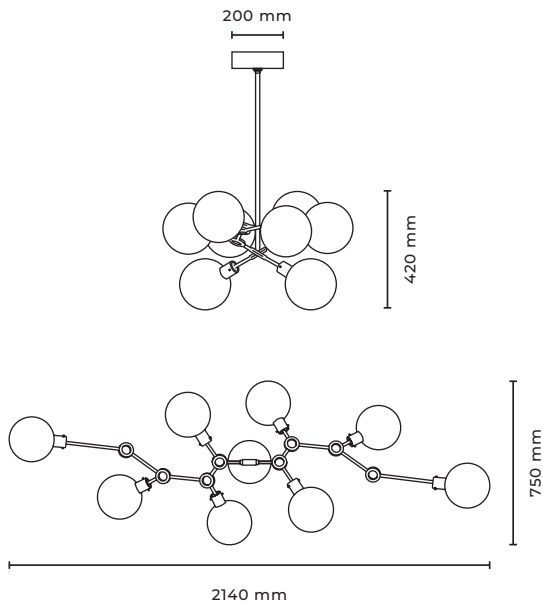

ORA 8

Type	Suspension light
Material	Solid brass
Environment	Indoors
Dimensions	2140 x 750 x 420mm 84, 25 x 29,52 x 16,53 " ; Glass Ø 200 mm - 7,87 "
Stem Length	750 mm - 29,52 " (can be customized)
Weight	12 kg 26,5 lb
Certification	IP20 CE
Ceiling Rose	Ø 200 mm x 60 mm Ø 7,87 x 2,36 "
Lamping	Filament: E14 115mm (3,94 ") Tube Light Bulb, clear, 8 x 25W, 2200 K, dimmable. OR Led: E14 115mm (3,94 ") Tube Light Bulb, clear , 8 x 2,7W (250lm), 2600K, dimmable
Lamping US	8x E12, Tube Light Bulbs not included
Standard finishes:	
160 01 201	brushed nickel
160 01 207	oiled and waxed brass
160 01 209	black matte
160 01 402	aged brass
160 01 208	bronze

**** Please note, the chandelier has a rigid structure - the ring connectors are NOT adjustable!

ORA 6

Type	Suspension light
Material	Solid brass
Environment	Indoors
Dimensions	1430 x 725 x 480mm 56,23 x 28,54 x 18,90 "; Glass Ø 200 mm - 7,87 "
Stem Length	750 mm - 29,52 " (can be customized)
Weight	12 kg 26,5 lb
Certification	IP20 CE
Ceiling Rose	Ø 200 mm x 60 mm Ø 7,87 x 2,36 "
Lamping	Filament: E14 115mm (3,94 ") Tube Light Bulb, clear, 6 x 25W, 2200 K, dimmable. OR Led: E14 115mm (3,94 ") Tube Light Bulb, clear , 6 x 2,7W (250lm), 2600K, dimmable
Lamping US	6x E12, Tube Light Bulbs not included
Standard finishes:	
160 02 201	brushed nickel
160 02 207	oiled and waxed brass
160 02 209	black matte
160 02 402	aged brass
160 02 208	bronze