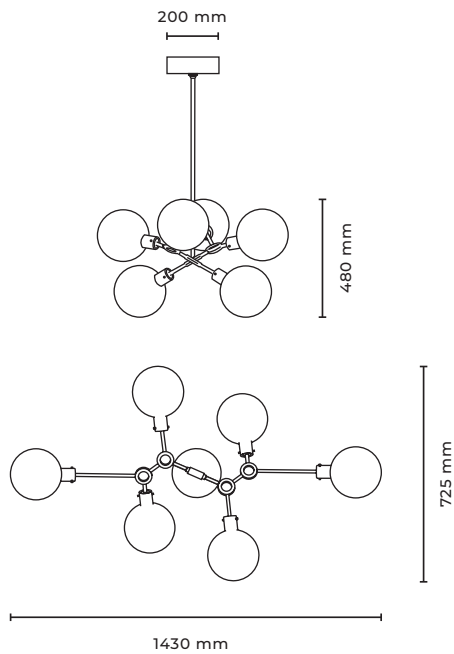

ORA 8

Type	Suspension light
Material	Solid brass
Environment	Indoors
Dimensions	2140 x 750 x 420mm 84, 25 x 29,52 x 16,53 " ; Glass Ø 200 mm - 7,87 "
Stem Length	750 mm - 29,52 " (can be customized)
Weight	12 kg 26,5 lb
Certification	IP20 CE
Ceiling Rose	Ø 200 mm x 60 mm Ø 7,87 x 2,36 "
Lamping	Filament: E14 115mm (3,94 ") Tube Light Bulb, clear, 8 x 25W, 2200 K, dimmable. OR Led: E14 115mm (3,94 ") Tube Light Bulb, clear , 8 x 2,7W (250lm), 2600K, dimmable
Lamping US	8x E12, Tube Light Bulbs not included
Standard finishes:	
160 01 201	brushed nickel
160 01 207	oiled and waxed brass
160 01 209	black matte
160 01 402	aged brass
160 01 208	bronze

**** Please note, the chandelier has a rigid structure - the ring connectors are NOT adjustable!

ORA 6

Type	Suspension light
Material	Solid brass
Environment	Indoors
Dimensions	1430 x 725 x 480mm 56,23 x 28,54 x 18,90 "; Glass Ø 200 mm - 7,87 "
Stem Length	750 mm - 29,52 " (can be customized)
Weight	12 kg 26,5 lb
Certification	IP20 CE
Ceiling Rose	Ø 200 mm x 60 mm Ø 7,87 x 2,36 "
Lamping	Filament: E14 115mm (3,94 ") Tube Light Bulb, clear, 6 x 25W, 2200 K, dimmable. OR Led: E14 115mm (3,94 ") Tube Light Bulb, clear , 6 x 2,7W (250lm), 2600K, dimmable
Lamping US	6x E12, Tube Light Bulbs not included
Standard finishes:	
160 02 201	brushed nickel
160 02 207	oiled and waxed brass
160 02 209	black matte
160 02 402	aged brass
160 02 208	bronze

750 mm - 29,52 "

(can be customized)

12 kg 26,5 lb

IP20 CE

Ø 200 mm x 60 mm

Ø 7,87 x 2,36 "

Filament: E14 115mm (3,94 ") Tube

Light Bulb, clear, 8 x 25W,

1130 x 1130 x 200mm

44,49 x 44,49 x 7,87 "

Glass Ø 200 mm - 7,87 "

750 mm - 29,52 "

(can be customized)

12 kg 26,5 lb

IP20 CE

Ø 200 mm x 60 mm