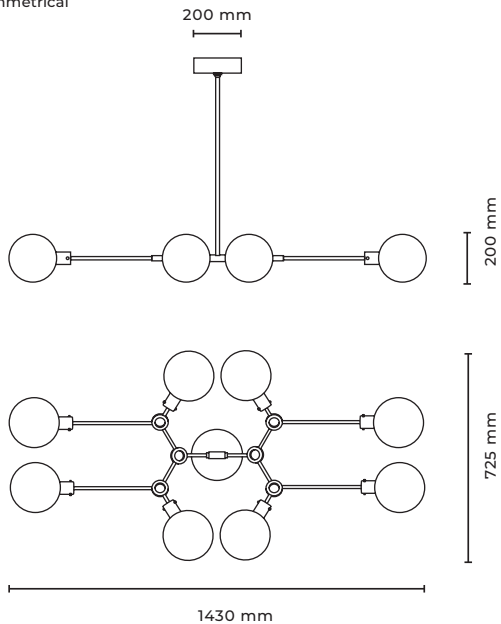

ORA

Symmetrical

Type
Material
Environment
Dimensions

Stem Length

Weight
Certification
Ceiling Rose

Lamping

Lamping US

Standard finishes:

160 05 201
160 05 207
160 05 209
160 05 402
160 05 208

Suspension light

Solid brass

Indoors

1750 x 850 x 200mm;

Glass Ø 200 mm - 7,87 "

750 mm - 29,52 "

(can be customized)

12 kg 26,5 lb

IP20 CE

Ø 200 mm x 60 mm

Ø 7,87 x 2,36 "

Filament: E14 115mm (3,94 ") Tube

Light Bulb, clear, 8 x 25W,

2200 K, dimmable.

OR Led: E14 115mm (3,94 ") Tube

Light Bulb, clear , 8 x 2,7W

(250lm), 2600K, dimmable

8x E12, Tube Light Bulbs not

included

brushed nickel

oiled and waxed brass

black matte

aged brass

bronze