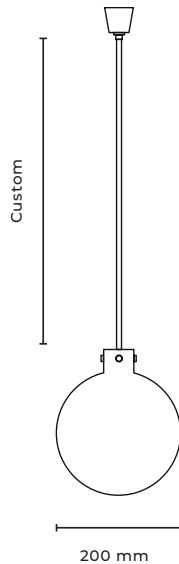

ORA

Single Pendant

Type

Material

Environment

Dimensions

Stem Length

Weight

Ceiling Rose

Certification

Lamping

Lamping US

Standard finishes:

160 10 201

160 10 207

160 10 209

160 10 402

160 10 208

Pendant

Brass

Indoors

Glass Ø 200 mm - 7,87 "

customized

2 Kg - 4,4 lb

Ø 80 mm x 65 mm

Ø 3,15 x 2,56 "

IP20 CE

Filament: E14 115mm (3,94 ") Tube

Light Bulb, clear, 25W,

2200 K, dimmable.

OR Led: E14 115 (3,94 ") mm Tube

Light Bulb, clear, 2,7 W (250lm),

2600K, dimmable

1x E12, Tube Light Bulbs not

included

brushed nickel

oiled and waxed brass

black matte

aged brass

bronze