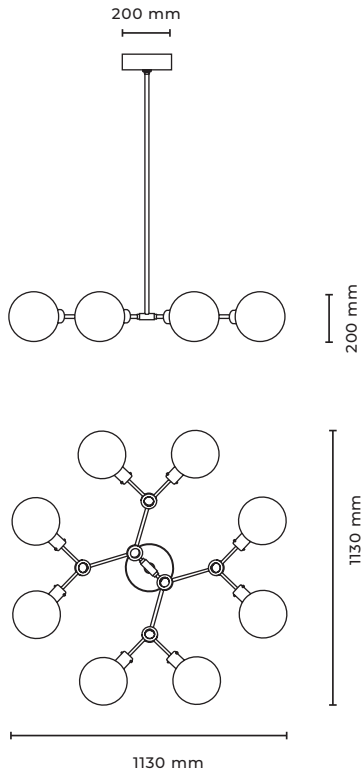

ORA

Symmetrical

Type

Material

Environment

Dimensions

Stem Length

Weight

Certification

Ceiling Rose

Lamping

Lamping US

Standard finishes:

160 06 201

160 06 207

160 06 209

160 06 402

160 06 208

Suspension light

Solid brass

Indoors

1130 x 1130 x 200mm

44,49 x 44,49 x 7,87 "

Glass Ø 200 mm - 7,87 "

750 mm - 29,52 "

(can be customized)

12 kg 26,5 lb

IP20 CE

Ø 200 mm x 60 mm

Ø 7,87 x 2,36 "

Filament: E14 115mm (3,94 ") Tube

Light Bulb, clear, 8 x 25W,

2200 K, dimmable.

OR Led: E14 115mm (3,94 ") Tube

Light Bulb, clear , 8 x 2,7W

(250lm), 2600K, dimmable

8x E12, Tube Light Bulbs not

included

brushed nickel

oiled and waxed brass

black matte

aged brass

bronze