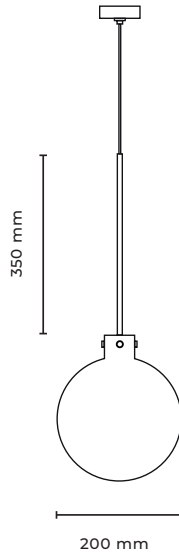

Ø 7,87 x 2,36 "

Filament: E14 115mm (3,94 ") Tube

Light Bulb, clear, 8 x 25W,

2200 K, dimmable.

OR Led: E14 115mm (3,94 ") Tube

Light Bulb, clear , 8 x 2,7W

(250lm), 2600K, dimmable

8x E12, Tube Light Bulbs not

Pendant

Brass

Indoors

Glass Ø 200 mm - 7,87 "

customized

2 Kg - 4,4 lb

Ø 80 mm x 65 mm

Ø 3,15 x 2,56 "

IP20 CE

Filament: E14 115mm (3,94 ") Tube

Light Bulb, clear, 25W,

2200 K, dimmable.

OR Led: E14 115 (3,94 ") mm Tube

Light Bulb, clear, 2,7 W (250lm),

2600K, dimmable

1x E12, Tube Light Bulbs not

Type	Pendant
Material	Brass
Environment	Indoors
Dimensions	Glass Ø 200 mm - 7,87 "
Cable Length	Standard mounting 1500mm 59,1 "
Stem Length	350 mm - 13,78 "
Weight	2 Kg - 4,4 lb
Ceiling Rose	Ø 80 x 25 mm - 3,15 x 1 " flat Ø 100 mm - 3,94 "
Certification	IP20 CE
Lamping	Filament: E14 115mm (3,94 ")Tube Light Bulb, clear, 25W, 2200 K, dimmable. OR Led: E14 115mm (3,94 ") Tube Light Bulb, clear, 2.7 W (250lm), 2600K, dimmable
Lamping US	1x E12, Tube Light Bulbs not included
Standard finishes:	
160 11 201	brushed nickel
160 11 207	oiled and waxed brass
160 11 209	black matte
160 11 402	aged brass
160 11 208	bronze