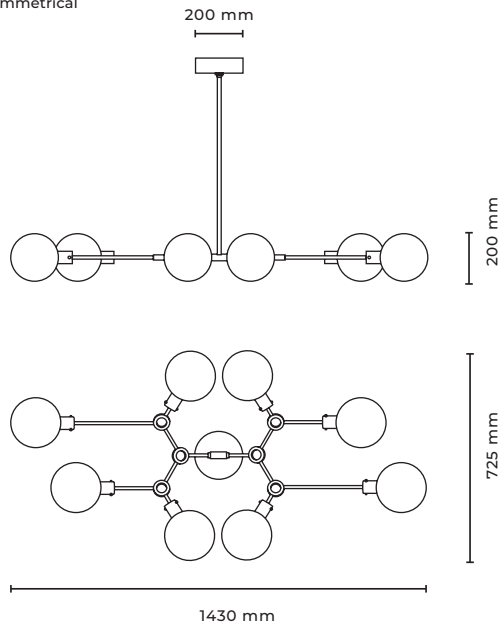

ORA

Asymmetrical

Type
Material
Environment
Dimensions

Stem Length

Weight
Certification
Ceiling Rose

Lamping

Lamping US

Standard finishes:

160 04 201
160 04 207
160 04 209
160 04 402
160 04 208

Suspension light

Solid brass

Indoors

1720 x 850 x 200mm

67,71 x 33,46 x 7,87 "

Glass Ø 200 mm - 7,87 "

750 mm - 29,52 "

(can be customized)

12 kg 26,5 lb

IP20 CE

Ø 200 mm x 60 mm

Ø 7,87 x 2,36 "

Filament: E14 115mm (3,94 ") Tube

Light Bulb, clear, 8 x 25W,

2200 K, dimmable.

OR Led: E14 115mm (3,94 ") Tube

Light Bulb, clear , 8 x 2,7W

(250lm), 2600K, dimmable

8x E12, Tube Light Bulbs not

included

brushed nickel

oiled and waxed brass

black matte

aged brass

bronze