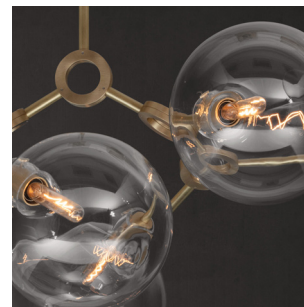

KAIA

ORA

Designed by Peter Straka
Vienna 2016

Snaking across the ceiling like a constellation of stars, the glowing clear glass spheres that light up the O R A chandelier make for an impactful centerpiece.

ORA 8

Type	Suspension light
Material	Solid brass
Environment	Indoors
Dimensions	2140 x 750 x 420mm 84, 25 x 29,52 x 16,53 " ; Glass Ø 200 mm - 7,87 "
Stem Length	750 mm - 29,52 " (can be customized)
Weight	12 kg 26,5 lb
Certification	IP20 CE
Ceiling Rose	Ø 200 mm x 60 mm Ø 7,87 x 2,36 "
Lamping	Filament: E14 115mm (3,94 ") Tube Light Bulb, clear, 8 x 25W, 2200 K, dimmable. OR Led: E14 115mm (3,94 ") Tube Light Bulb, clear , 8 x 2,7W (250lm), 2600K, dimmable
Lamping US	8x E12, Tube Light Bulbs not included
Standard finishes:	
160 01 201	brushed nickel
160 01 207	oiled and waxed brass
160 01 209	black matte
160 01 402	aged brass
160 01 208	bronze

**** Please note, the chandelier has a rigid structure - the ring connectors are NOT adjustable!

ORA 6

Type	Suspension light
Material	Solid brass
Environment	Indoors
Dimensions	1430 x 725 x 480mm 56,23 x 28,54 x 18,90 "; Glass Ø 200 mm - 7,87 "
Stem Length	750 mm - 29,52 " (can be customized)
Weight	12 kg 26,5 lb
Certification	IP20 CE
Ceiling Rose	Ø 200 mm x 60 mm Ø 7,87 x 2,36 "
Lamping	Filament: E14 115mm (3,94 ") Tube Light Bulb, clear, 6 x 25W, 2200 K, dimmable. OR Led: E14 115mm (3,94 ") Tube Light Bulb, clear , 6 x 2,7W (250lm), 2600K, dimmable
Lamping US	6x E12, Tube Light Bulbs not included
Standard finishes:	
160 02 201	brushed nickel
160 02 207	oiled and waxed brass
160 02 209	black matte
160 02 402	aged brass
160 02 208	bronze