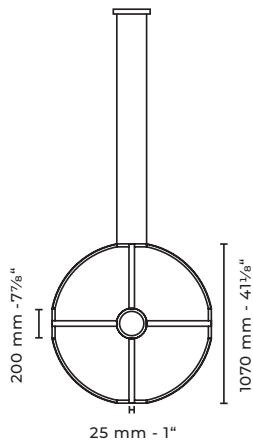

KAIA

ONA

'Ethereal Orb'

Designed by Peter Straka
Vienna 2014 - 15

Strong and sculptural, the ONA chandelier is formed of three circular bands of warm, bright light that join together to form a perfect sphere. Measuring over a meter in diameter, ONA is impressive in its scale but lightweight in its appearance thanks to its minimal, precise lines, simple geometry and smart use of LED technology.

Process: The base material of the ONA is brass. The brass is cut, bent in its shape, then brushed and lacquered in matt to maintain its natural colour. The orb is assembled with LED technology and finished with flexible glass components.

ONA 100

Type	Suspension light
Material	Solid brass
Environment	Indoors
Dimensions	Ø 1070 mm - 41 1/8"
Cable Length	2000 mm - 78 3/4"
Weight	9 kg - 19,8 lb
Certification	IP20 CE
LED Watt	113 W
Lamps	LED technology, 24 V*, Warm White 2500 K, 13350 lm, Energy Class A

ONA
70

Type	Suspension light
Material	Solid brass
Environment	Indoors
Dimensions	Ø 754 mm - 29 3/4"
Cable Length	2000 mm - 78 3/4"
Weight	7 kg - 15,4 lb
Certification	IP20 CE
LED Watt	79 W
Lamps	LED technology, 24 V*, Warm White 2500 K, 13350 lm, Energy Class A