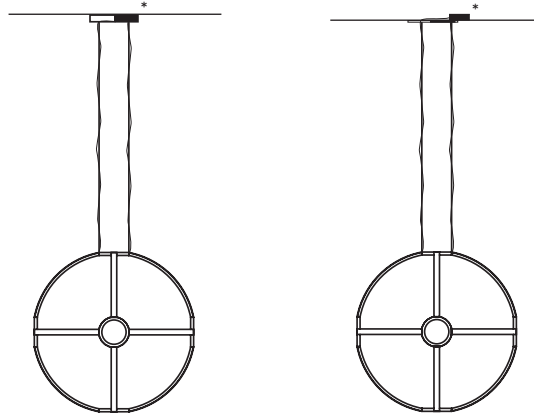

* Power supply location

DRIVER LOCATION | Lights supplied with an external non-dim 24V driver as standard. Additional dimmer needs to be specified.

DIMMING OPTIONS | Dimming options are available on request (Phase Cut, Bluetooth (Casambi), 1-10 V, Dali, RemoteControl). Lighting control system specifications should be clarified before placing the order .