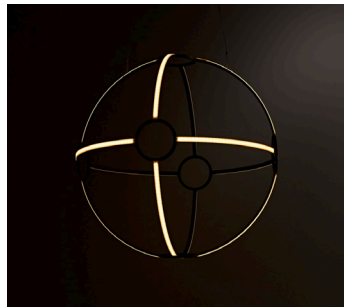

KAIA

ONA

'Ethereal Orb'

Designed by Peter Straka
Vienna 2014 - 15

Strong and sculptural, the ONA chandelier is formed of three circular bands of warm, bright light that join together to form a perfect sphere. Measuring over a meter in diameter, ONA is impressive in its scale but lightweight in its appearance thanks to its minimal, precise lines, simple geometry and smart use of LED technology.

Process: The base material of the ONA is brass. The brass is cut, bent in its shape, then brushed and lacquered in matt to maintain its natural colour. The orb is assembled with LED technology and finished with flexible glass components.

ONA 100

Type	Suspension light
Material	Solid brass
Environment	Indoors
Dimensions	Ø 1070 mm - 41 1/8"
Cable Length	2000 mm - 78 3/4"
Weight	9 kg - 19,8 lb
Certification	IP20 CE
LED Watt	113 W
Lamps	LED technology, 24 V*, Warm White 2500 K, 13350 lm, Energy Class A

ONA
70

Type	Suspension light
Material	Solid brass
Environment	Indoors
Dimensions	Ø 754 mm - 29 3/4"
Cable Length	2000 mm - 78 3/4"
Weight	7 kg - 15,4 lb
Certification	IP20 CE
LED Watt	79 W
Lamps	LED technology, 24 V*, Warm White 2500 K, 13350 lm, Energy Class A