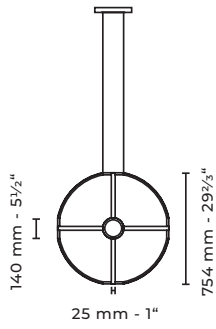

ONA 100

Type	Suspension light
Material	Solid brass
Environment	Indoors
Dimensions	Ø 1070 mm - 41 1/8"
Cable Length	2000 mm - 78 3/4"
Weight	9 kg - 19,8 lb
Certification	IP20 CE
LED Watt	113 W
Lamps	LED technology, 24 V*, Warm White 2500 K, 13350 lm, Energy Class A

ONA
70

Type	Suspension light
Material	Solid brass
Environment	Indoors
Dimensions	Ø 754 mm - 29 3/4"
Cable Length	2000 mm - 78 3/4"
Weight	7 kg - 15,4 lb
Certification	IP20 CE
LED Watt	79 W
Lamps	LED technology, 24 V*, Warm White 2500 K, 13350 lm, Energy Class A