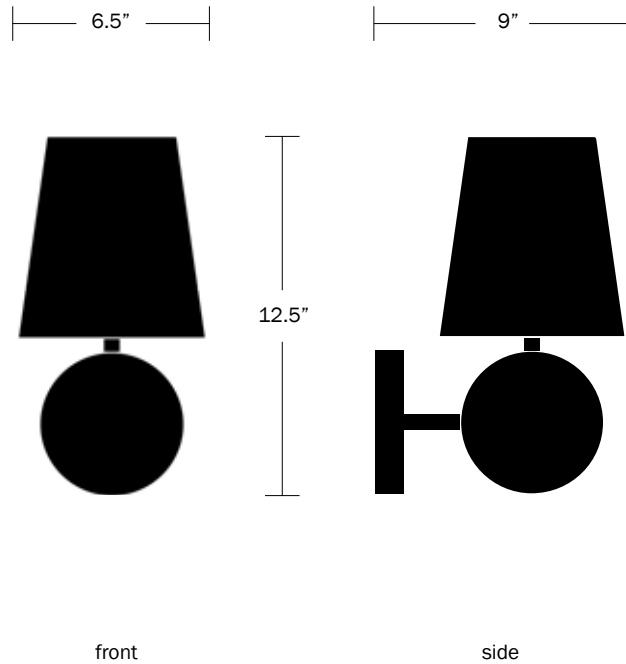

WORKSTEAD

BOLE

hardwired

Description

BOLE positions a rotund form beneath a fabric shade, presenting a grounded yet buoyant composition for the wall. Available in White or Black Enamel, each version provides the perfect punctuation in any room. Also available as a plug-in. Made in the USA. UL Listed. Damp Rated upon request.

Finish Options

White Enamel
Black Enamel
Natural Linen

Dimensions

Overall Height - 12.5"
Shade Top Diameter - 4.5"
Shade Bottom Diameter - 6.5"
Shade Height - 7"
Backplate Diameter - 5"

Weight

8 lbs

Lamp

40 Watt Incandescent Max
1x 4W Dimmable LED Bulb Included
2" Diameter With Porcelain Finish
50 Watt Equivalent
540 Lumens
2700K Color Temperature
Bulb Life 30,000 Hours
110/120V, E26
220/240V, E27
UL/CE Listed
Damp Rated Upon Request