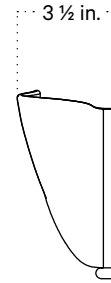

Front View

Side View

Top View

Isometric View