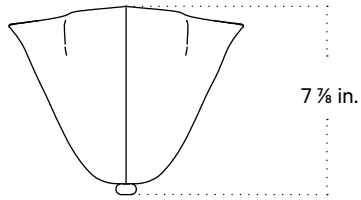

Front View

Side View

Top View

Isometric View