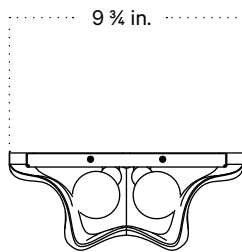

Vera Sconce

Technical Specifications

Materials	Glass, brass
Product weight	3 lbs
Lead time	12 weeks
Bulbs included (1)	E12 / 120 V / 4.0 W / 220 lm 2000 K - 2800 K / warm on dim
Dimmer	TRIAC
Max wattage	10 W
Certifications	UL listed, damp-rated

Notes

1. This fixture has handmade elements and may exhibit variability within the same piece. These variations are inherent in the production process and are not to be considered as defects. We do our best to maintain a consistent product while honoring handmade craftsmanship.
2. Dimensions may vary within one inch.
3. The canopy is 4 inches square and covers a standard junction box. We recommend notifying a professional drywall finisher of the tight tolerance for proper installation.

Updated April 7, 2023

Front View

Side View

Top View

Isometric View

Finish Options

Brass, glass, and ceramic samples made or finished by hand may exhibit variability. Available for purchase at incommonwith.com/finishes.