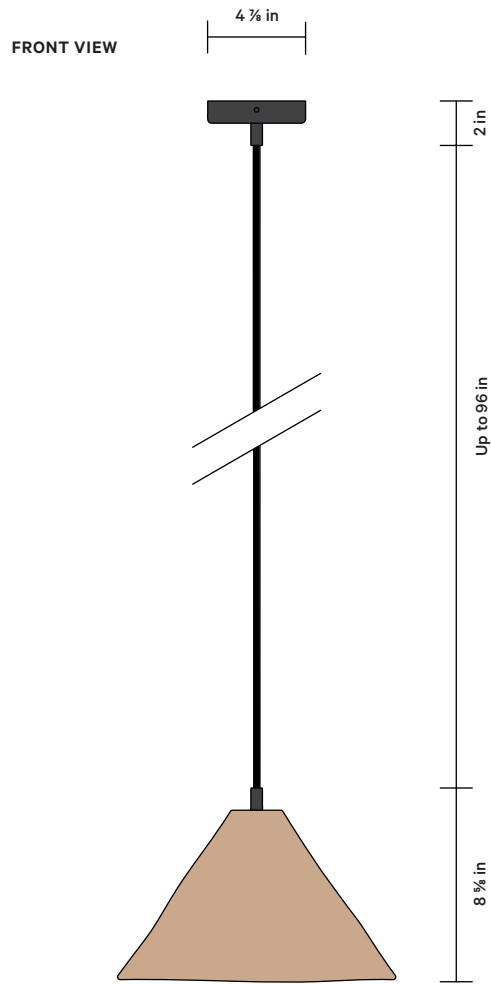

Made in clay to keep the angles sharp but human. Have questions or need help deciding? Contact sales@incommonwith.com.

DETAILS

Materials	Ceramic, Steel, Glass
Bulb Included	E12 / 110 V / 5.0 W / 550 lm / 2700 K Dimmable
Lead Time	12 Weeks
Max Wattage	10 W
Certifications	

FINISH OPTIONS

● Tan Clay
● White Clay
● Terracotta
● Green Clay
● Black Clay

NOTES

1. Every ceramic shade is handmade and may exhibit slight variations in form and material.
2. Comes with 8 feet of black or white rubber cord that can be cut to your desired length on-site