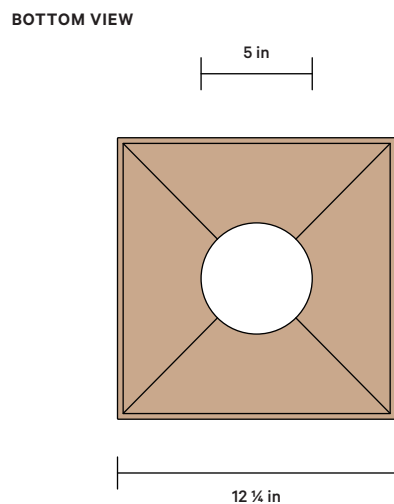

Made in clay to keep the angles sharp but human. Have questions or need help deciding? Contact sales@incommonwith.com.

DETAILS

Materials	Ceramic, Steel, Glass
Bulb Included	E12 / 110 V / 5.0 W / 550 lm / 2700 K Dimmable
Lead Time	12 Weeks
Max Wattage	10 W
Certifications	

FINISH OPTIONS

● Tan Clay
● White Clay
● Terracotta
● Green Clay
● Black Clay

NOTES

1. Every ceramic shade is handmade and may exhibit slight variations in form and material.
2. Comes with 8 feet of black or white rubber cord that can be cut to your desired length on-site