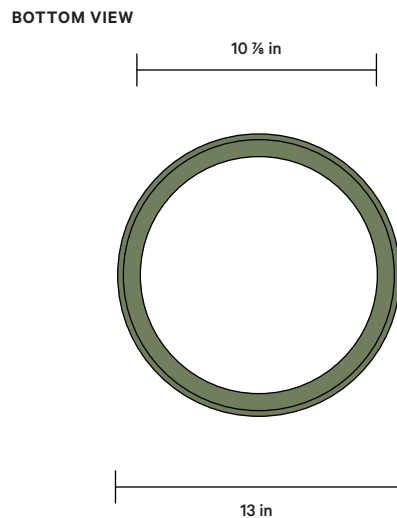

The Dome shade is built by hand and left raw or richly-pigmented. Have questions or need help deciding? Contact sales@incommonwith.com.

DETAILS

Materials	Ceramic, Steel
Bulb Included	G9 / 110 V / 6.0 W / 600 lm / 2700 K Dimmable
Lead Time	12 Weeks
Max Wattage	10 W
Certifications	

FINISH OPTIONS

● Tan Clay
● White Clay
● Terracotta
● Green Clay
● Black Clay

NOTES

1. Every ceramic shade is handmade and may exhibit slight variations in form and material.
2. Comes with 8 feet of black or white rubber cord that can be cut to your desired length on-site