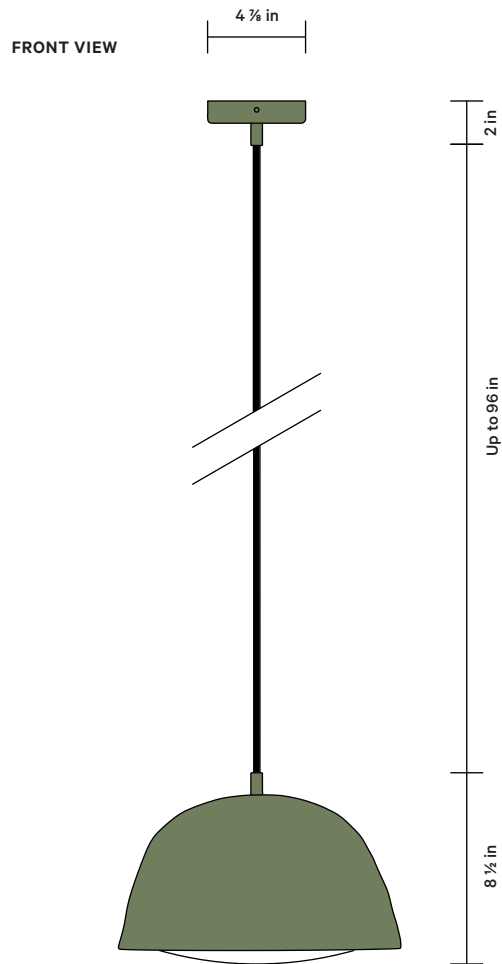

The Dome shade is built by hand and left raw or richly-pigmented. Have questions or need help deciding? Contact sales@incommonwith.com.

DETAILS

Materials	Ceramic, Steel
Bulb Included	G9 / 110 V / 6.0 W / 600 lm / 2700 K Dimmable
Lead Time	12 Weeks
Max Wattage	10 W
Certifications	

FINISH OPTIONS

● Tan Clay
● White Clay
● Terracotta
● Green Clay
● Black Clay

NOTES

1. Every ceramic shade is handmade and may exhibit slight variations in form and material.
2. Comes with 8 feet of black or white rubber cord that can be cut to your desired length on-site