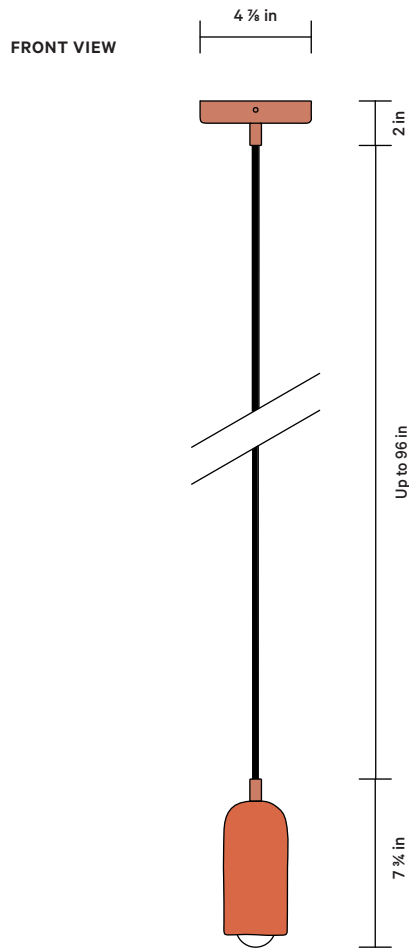

BOTTOM VIEW

Each ceramic shade is made by hand, one at a time. Have questions or need help deciding? Contact sales@incommonwith.com.

DETAILS

Materials	Ceramic, Steel
Bulb Included	E12 / 110 V / 3.0 W / 190 lm / 2700 K Dimmable
Lead Time	6 Weeks
Max Wattage	10 W
Certifications	

FINISH OPTIONS

● Tan Clay
● White Clay
● Terracotta
● Green Clay
● Black Clay

NOTES

1. Every ceramic shade is handmade and may exhibit slight variations in form and material.
2. Comes with 8 feet of black or white rubber cord that can be cut to your desired length on-site.