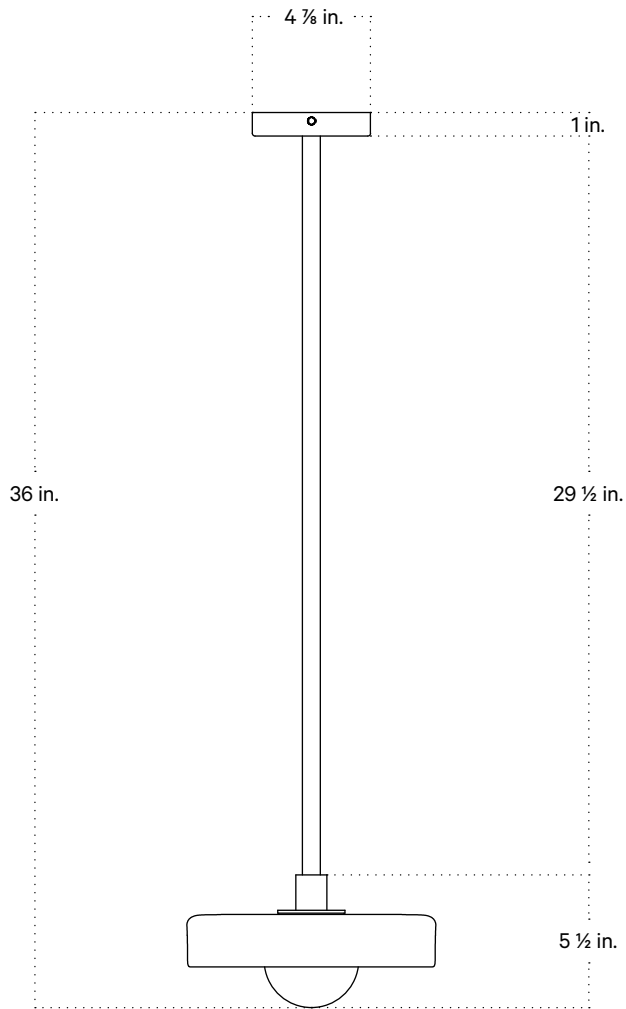

## Ceramic Disc Pendant, Small

### Technical Specifications

Materials	Ceramic, brass
Product weight	3.25 lbs
Lead time	12 weeks
Bulbs included (1)	GU24 / 110 V / 5.0 W / 550 lm 2700 K / dimmable
Dimmer	TRIAC
Suspension type	Fixed brass rod 3 foot OAL included (see notes)
Max wattage	10 W
Certifications	UL listed, damp-rated

### Notes

1. This fixture has a fixed brass rod that is not adjustable. Please specify the overall length (OAL) when placing your order. OAL is measured from the ceiling to the bottom of a fixture and includes the shades and diffuser.
2. 3-foot OAL is included in the price of this fixture. Additional length is priced per inch.
3. The minimum OAL for this fixture is 12 ½ inches, and the maximum is 12 feet.
4. This pendant can be customized for installation on a sloped ceiling. Please get in touch with us for more information.
5. This fixture has handmade elements and may exhibit variability within the same piece. These variations are inherent in the production process and are not to be considered as defects. We do our best to maintain a consistent product while honoring handmade craftsmanship.
6. Dimensions may vary within one inch.

Updated March 28, 2023

Front View

Bottom View

Isometric View