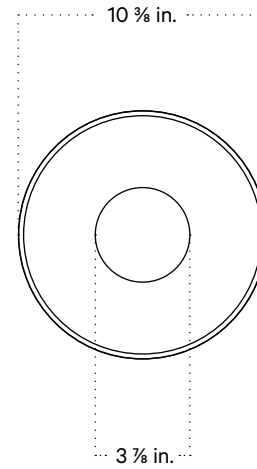

### Technical Specifications

Materials	Ceramic, brass
Product weight	3.25 lbs
Lead time	12 weeks
Bulbs included (1)	GU24 / 110 V / 5.0 W / 550 lm 2700 K / dimmable
Dimmer	TRIAC
Suspension type	Fixed brass rod 3 foot OAL included (see notes)
Max wattage	10 W
Certifications	UL listed, damp-rated

### Notes

1. This fixture has a fixed brass rod that is not adjustable. Please specify the overall length (OAL) when placing your order. OAL is measured from the ceiling to the bottom of a fixture and includes the shades and diffuser.
2. 3-foot OAL is included in the price of this fixture. Additional length is priced per inch.
3. The minimum OAL for this fixture is 12 ½ inches, and the maximum is 12 feet.
4. This pendant can be customized for installation on a sloped ceiling. Please get in touch with us for more information.
5. This fixture has handmade elements and may exhibit variability within the same piece. These variations are inherent in the production process and are not to be considered as defects. We do our best to maintain a consistent product while honoring handmade craftsmanship.
6. Dimensions may vary within one inch.

Updated March 28, 2023

Front View

Bottom View

Isometric View