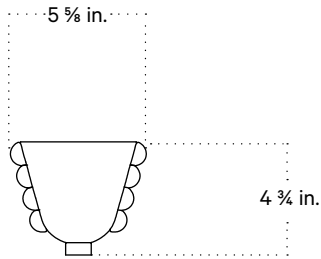

In Common With

Calla Sconce, Small
Technical Specifications

Calla Sconce, Small

Technical Specifications

Materials	Glass, brass
Product weight	5 lbs
Lead time	12 weeks
Bulbs included (1)	G9 / 120 V / 4.5 W / 450 lm 2700 K / dimmable
Dimmer	TRIAC
Max wattage	10 W
Certifications	UL listed, damp-rated

Updated September 29, 2023

Front View

Side View

Top View

Isometric View

Calla Sconce, Small with Backplate

Technical Specifications

Materials	Glass, brass
Product weight	5 lbs
Lead time	12 weeks
Bulbs included (1)	G9 / 120 V / 4.5 W / 450 lm 2700 K / dimmable
Dimmer	TRIAC
Max wattage	10 W
Certifications	UL listed, damp-rated

Notes

1. This fixture has handmade elements and may exhibit variability within the same piece. These variations are inherent in the production process and are not to be considered as defects. We do our best to maintain a consistent product while honoring handmade craftsmanship.
2. Dimensions may vary within one inch.