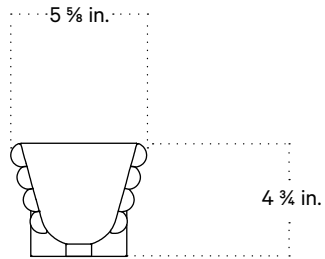

Front View

Side View