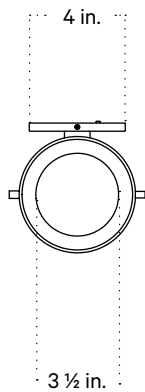

In Common With

Calla Sconce, Small
Technical Specifications

Calla Sconce, Small

Technical Specifications

Materials	Glass, brass
Product weight	5 lbs
Lead time	12 weeks
Bulbs included (1)	G9 / 120 V / 4.5 W / 450 lm 2700 K / dimmable
Dimmer	TRIAC
Max wattage	10 W
Certifications	UL listed, damp-rated

Updated September 29, 2023

Front View

Side View

Top View

Isometric View

Calla Sconce, Small with Backplate

Technical Specifications

Materials	Glass, brass
Product weight	5 lbs
Lead time	12 weeks
Bulbs included (1)	G9 / 120 V / 4.5 W / 450 lm 2700 K / dimmable
Dimmer	TRIAC
Max wattage	10 W
Certifications	UL listed, damp-rated

Notes

1. This fixture has handmade elements and may exhibit variability within the same piece. These variations are inherent in the production process and are not to be considered as defects. We do our best to maintain a consistent product while honoring handmade craftsmanship.
2. Dimensions may vary within one inch.

Updated September 29, 2023

Front View

Side View

Top View

Isometric View

Hand-blown Glass

Opaline
Opaline Embellishments

Opaline
Pistachio Embellishments