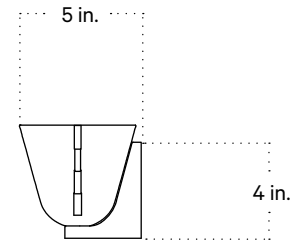

In Common With

Calla Sconce, Small
Technical Specifications

Calla Sconce, Small

Technical Specifications

Materials	Glass, brass
Product weight	5 lbs
Lead time	12 weeks
Bulbs included (1)	G9 / 120 V / 4.5 W / 450 lm 2700 K / dimmable
Dimmer	TRIAC
Max wattage	10 W
Certifications	UL listed, damp-rated

Notes

1. This fixture has handmade elements and may exhibit variability within the same piece. These variations are inherent in the production process and are not to be considered as defects. We do our best to maintain a consistent product while honoring handmade craftsmanship.
2. Dimensions may vary within one inch.
3. This fixture has a mud ring for a trimless installation over a standard junction box. Please note a professional drywall finisher will be required. See installation instructions for details.

Updated September 29, 2023

Front View

Side View

Top View

Isometric View

Calla Sconce, Small with Backplate

Technical Specifications

Materials	Glass, brass
Product weight	5 lbs
Lead time	12 weeks
Bulbs included (1)	G9 / 120 V / 4.5 W / 450 lm 2700 K / dimmable
Dimmer	TRIAC
Max wattage	10 W
Certifications	UL listed, damp-rated

Notes

1. This fixture has handmade elements and may exhibit variability within the same piece. These variations are inherent in the production process and are not to be considered as defects. We do our best to maintain a consistent product while honoring handmade craftsmanship.
2. Dimensions may vary within one inch.