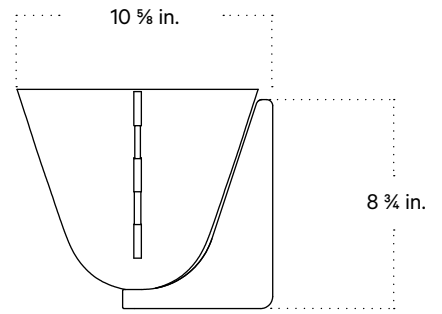

## Notes

1. This fixture has handmade elements and may exhibit variability within the same piece. These variations are inherent in the production process and are not to be considered as defects. We do our best to maintain a consistent product while honoring handmade craftsmanship.
2. Dimensions may vary within one inch.
3. This fixture has a mud ring for a trimless installation over a standard junction box. Please note a professional drywall finisher will be required. See installation instructions for details.

Updated December 8, 2023

Front View

Side View

Top View

Isometric View

Hand-blown Glass

Opaline  
Opaline Embellishments

Opaline  
Pistachio Embellishments