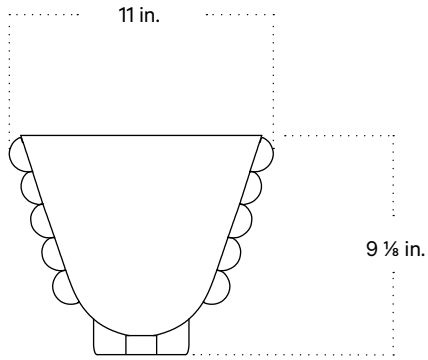

Front View

Side View

Top View

Isometric View