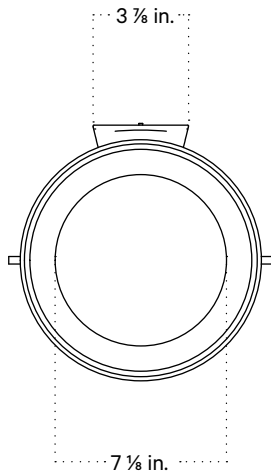

## Technical Specifications

Materials	Glass, brass
Product weight	16 lbs
Lead time	12 weeks
Bulbs included (1)	G9 / 120 V / 7.0 W / 700 lm 2700 K / dimmable
Dimmer	TRIAC
Max wattage	10 W
Certifications	UL listed, damp-rated

## Notes

1. This fixture has handmade elements and may exhibit variability within the same piece. These variations are inherent in the production process and are not to be considered as defects. We do our best to maintain a consistent product while honoring handmade craftsmanship.
2. Dimensions may vary within one inch.
3. This fixture has a mud ring for a trimless installation over a standard junction box. Please note a professional drywall finisher will be required. See installation instructions for details.

Updated December 8, 2023

Front View

Side View

Top View

Isometric View

Hand-blown Glass

Opaline  
Opaline Embellishments

Opaline  
Pistachio Embellishments