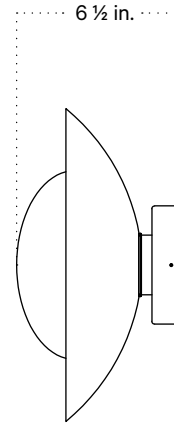

Technical Specifications

Materials	Steel, glass
Product weight	4.5 lbs
Lead time	2 weeks
Bulbs included (1)	GU24 / 120 V / 5.0 W / 550 lm 2700K / dimmable
Dimmer	Optional in-line dimmer switch
Cord length	16 feet
Max wattage	10 W
Certifications	UL listed, damp-rated

Notes

1. This fixture can be ordered with an on/off switch or an inline dimmer; see additional details below.
2. Fixtures ordered with painted metal hardware and an on/off switch come with a 16-foot black fabric cord. The on/off switch is located 8 feet from the plug.
3. Fixtures ordered with painted metal hardware and an inline dimmer have a 16-foot black nylon cord. The dimmer switch is our black painted metal finish and is located 8 feet from the plug.
4. Custom cord color can be specified for an additional cost; please inquire.
5. All painted metal finishes have a 2 week lead time.

Updated March 4, 2024

Front View

Side View

On/off Switch Detail

Inline Dimmer Switch Detail

Arundel Mushroom Surface Mount, Outdoor Rated

Technical Specifications

Materials	Steel, glass
Product weight	4 lbs
Lead time	6 weeks
Bulbs included (1)	GU24 / 120 V / 5.0 W / 550 lm 2700K / dimmable
Dimmer	TRIAC
Max wattage	10 W
Certifications	UL listed, wet-rated

Notes

1. This fixture can be installed on a wall or ceiling.

Updated March 4, 2024

Front View

Side View

Front View: Ceiling Installation

Isometric View

Finish Options