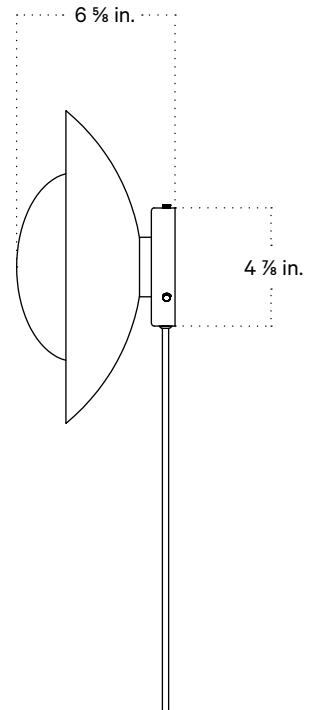

In Common With

Arundel Mushroom Surface Mount
Technical Specifications

Arundel Mushroom Surface Mount

Technical Specifications

Materials	Steel, glass
Product weight	4 lbs
Lead time	3 days
Bulbs included (1)	GU24 / 120 V / 5.0 W / 550 lm 2700K / dimmable
Dimmer	TRIAC
Max wattage	10 W
Certifications	UL listed, damp-rated

Technical Specifications

Materials	Steel, glass
Product weight	4.5 lbs
Lead time	2 weeks
Bulbs included (1)	GU24 / 120 V / 5.0 W / 550 lm 2700K / dimmable
Dimmer	Optional in-line dimmer switch
Cord length	16 feet
Max wattage	10 W
Certifications	UL listed, damp-rated

Notes

1. This fixture can be ordered with an on/off switch or an inline dimmer; see additional details below.
2. Fixtures ordered with painted metal hardware and an on/off switch come with a 16-foot black fabric cord. The on/off switch is located 8 feet from the plug.
3. Fixtures ordered with painted metal hardware and an inline dimmer have a 16-foot black nylon cord. The dimmer switch is our black painted metal finish and is located 8 feet from the plug.
4. Custom cord color can be specified for an additional cost; please inquire.
5. All painted metal finishes have a 2 week lead time.

Updated March 4, 2024

Front View

Side View

On/off Switch Detail

Inline Dimmer Switch Detail

Arundel Mushroom Surface Mount, Outdoor Rated

Technical Specifications

Materials	Steel, glass
Product weight	4 lbs
Lead time	6 weeks
Bulbs included (1)	GU24 / 120 V / 5.0 W / 550 lm 2700K / dimmable
Dimmer	TRIAC
Max wattage	10 W
Certifications	UL listed, wet-rated