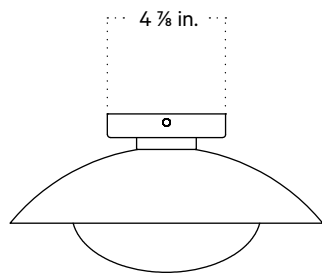

In Common With

Arundel Mushroom Surface Mount
Technical Specifications

Arundel Mushroom Surface Mount

Technical Specifications

Materials	Steel, glass
Product weight	4 lbs
Lead time	3 days
Bulbs included (1)	GU24 / 120 V / 5.0 W / 550 lm 2700K / dimmable
Dimmer	TRIAC
Max wattage	10 W
Certifications	UL listed, damp-rated

Notes

1. This fixture can be installed on a wall or ceiling.
2. All painted metal finishes have a 3-day lead time.

Updated March 4, 2024

Front View

Side View

Front View: Ceiling Installation

Isometric View

Arundel Mushroom Surface Mount, Plug-in

Technical Specifications

Materials	Steel, glass
Product weight	4.5 lbs
Lead time	2 weeks
Bulbs included (1)	GU24 / 120 V / 5.0 W / 550 lm 2700K / dimmable
Dimmer	Optional in-line dimmer switch
Cord length	16 feet
Max wattage	10 W
Certifications	UL listed, damp-rated

Updated March 4, 2024

Front View

Side View

On/off Switch Detail

Inline Dimmer Switch Detail

Arundel Mushroom Surface Mount, Outdoor Rated

Technical Specifications

Materials	Steel, glass
Product weight	4 lbs
Lead time	6 weeks
Bulbs included (1)	GU24 / 120 V / 5.0 W / 550 lm 2700K / dimmable
Dimmer	TRIAC
Max wattage	10 W
Certifications	UL listed, wet-rated