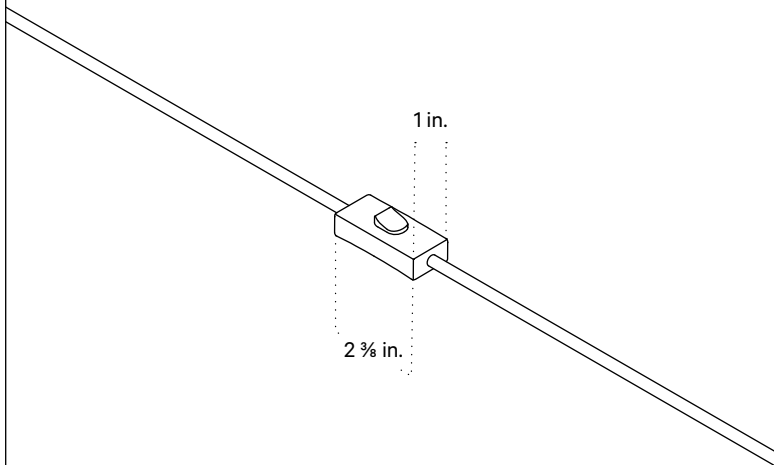

Technical Specifications

Materials	Steel, glass
Product weight	4.5 lbs
Lead time	2 weeks
Bulbs included (1)	GU24 / 120 V / 5.0 W / 550 lm 2700K / dimmable
Dimmer	Optional in-line dimmer switch
Cord length	16 feet
Max wattage	10 W
Certifications	UL listed, damp-rated

Notes

1. This fixture can be ordered with an on/off switch or an inline dimmer; see additional details below.
2. Fixtures ordered with painted metal hardware and an on/off switch come with a 16-foot black fabric cord. The on/off switch is located 8 feet from the plug.
3. Fixtures ordered with painted metal hardware and an inline dimmer have a 16-foot black nylon cord. The dimmer switch is our black painted metal finish and is located 8 feet from the plug.
4. Custom cord color can be specified for an additional cost; please inquire.
5. All painted metal finishes have a 2 week lead time.

Updated March 4, 2024

Front View

Side View

On/off Switch Detail

Inline Dimmer Switch Detail

Arundel Mushroom Surface Mount, Outdoor Rated

Technical Specifications

Materials	Steel, glass
Product weight	4 lbs
Lead time	6 weeks
Bulbs included (1)	GU24 / 120 V / 5.0 W / 550 lm 2700K / dimmable
Dimmer	TRIAC
Max wattage	10 W
Certifications	UL listed, wet-rated

Notes

1. This fixture can be installed on a wall or ceiling.

Updated March 4, 2024

Front View

Side View

Front View: Ceiling Installation

Isometric View

Finish Options