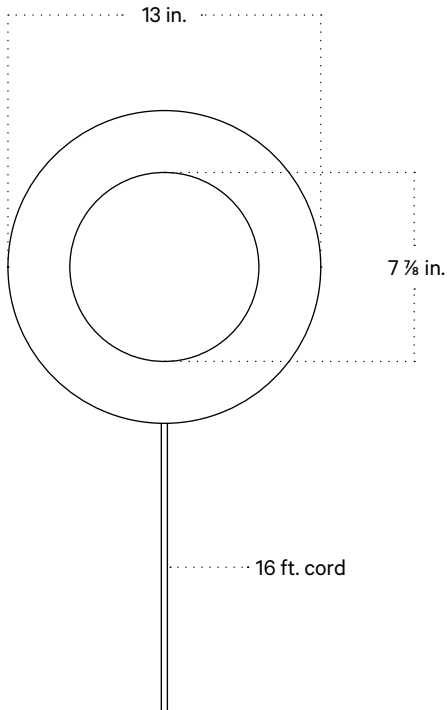

In Common With

Arundel Mushroom Surface Mount
Technical Specifications

Arundel Mushroom Surface Mount

Technical Specifications

Materials	Steel, glass
Product weight	4 lbs
Lead time	3 days
Bulbs included (1)	GU24 / 120 V / 5.0 W / 550 lm 2700K / dimmable
Dimmer	TRIAC
Max wattage	10 W
Certifications	UL listed, damp-rated

Technical Specifications

Materials	Steel, glass
Product weight	4.5 lbs
Lead time	2 weeks
Bulbs included (1)	GU24 / 120 V / 5.0 W / 550 lm 2700K / dimmable
Dimmer	Optional in-line dimmer switch
Cord length	16 feet
Max wattage	10 W
Certifications	UL listed, damp-rated

Notes

1. This fixture can be ordered with an on/off switch or an inline dimmer; see additional details below.
2. Fixtures ordered with painted metal hardware and an on/off switch come with a 16-foot black fabric cord. The on/off switch is located 8 feet from the plug.
3. Fixtures ordered with painted metal hardware and an inline dimmer have a 16-foot black nylon cord. The dimmer switch is our black painted metal finish and is located 8 feet from the plug.
4. Custom cord color can be specified for an additional cost; please inquire.
5. All painted metal finishes have a 2 week lead time.

Updated March 4, 2024

Front View

Side View

On/off Switch Detail

Inline Dimmer Switch Detail

Arundel Mushroom Surface Mount, Outdoor Rated

Technical Specifications

Materials	Steel, glass
Product weight	4 lbs
Lead time	6 weeks
Bulbs included (1)	GU24 / 120 V / 5.0 W / 550 lm 2700K / dimmable
Dimmer	TRIAC
Max wattage	10 W
Certifications	UL listed, wet-rated