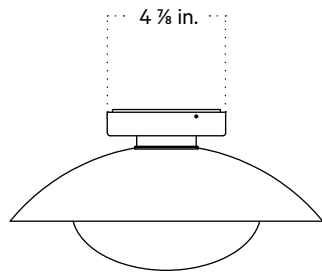

In Common With

Arundel Mushroom Surface Mount
Technical Specifications

Arundel Mushroom Surface Mount

Technical Specifications

Materials	Steel, glass
Product weight	4 lbs
Lead time	3 days
Bulbs included (1)	GU24 / 120 V / 5.0 W / 550 lm 2700K / dimmable
Dimmer	TRIAC
Max wattage	10 W
Certifications	UL listed, damp-rated

Technical Specifications

Materials	Steel, glass
Product weight	4.5 lbs
Lead time	2 weeks
Bulbs included (1)	GU24 / 120 V / 5.0 W / 550 lm 2700K / dimmable
Dimmer	Optional in-line dimmer switch
Cord length	16 feet
Max wattage	10 W
Certifications	UL listed, damp-rated

Updated March 4, 2024

Front View

Side View

On/off Switch Detail

Inline Dimmer Switch Detail

Arundel Mushroom Surface Mount, Outdoor Rated

Technical Specifications

Materials	Steel, glass
Product weight	4 lbs
Lead time	6 weeks
Bulbs included (1)	GU24 / 120 V / 5.0 W / 550 lm 2700K / dimmable
Dimmer	TRIAC
Max wattage	10 W
Certifications	UL listed, wet-rated

Notes

1. This fixture can be installed on a wall or ceiling.

Updated March 4, 2024

Front View

Side View

Front View: Ceiling Installation

Isometric View

Finish Options