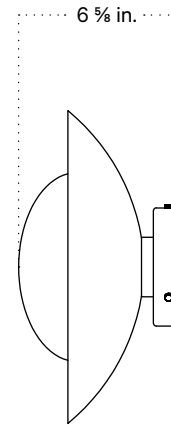

In Common With

Arundel Mushroom Surface Mount
Technical Specifications

Arundel Mushroom Surface Mount

Technical Specifications

Materials	Steel, glass
Product weight	4 lbs
Lead time	3 days
Bulbs included (1)	GU24 / 120 V / 5.0 W / 550 lm 2700K / dimmable
Dimmer	TRIAC
Max wattage	10 W
Certifications	UL listed, damp-rated

Notes

1. This fixture can be installed on a wall or ceiling.
2. All painted metal finishes have a 3-day lead time.

Updated March 4, 2024

Front View

Side View

Front View: Ceiling Installation

Isometric View

Arundel Mushroom Surface Mount, Plug-in

Technical Specifications

Materials	Steel, glass
Product weight	4.5 lbs
Lead time	2 weeks
Bulbs included (1)	GU24 / 120 V / 5.0 W / 550 lm 2700K / dimmable
Dimmer	Optional in-line dimmer switch
Cord length	16 feet
Max wattage	10 W
Certifications	UL listed, damp-rated

Notes

1. This fixture can be ordered with an on/off switch or an inline dimmer; see additional details below.
2. Fixtures ordered with painted metal hardware and an on/off switch come with a 16-foot black fabric cord. The on/off switch is located 8 feet from the plug.
3. Fixtures ordered with painted metal hardware and an inline dimmer have a 16-foot black nylon cord. The dimmer switch is our black painted metal finish and is located 8 feet from the plug.
4. Custom cord color can be specified for an additional cost; please inquire.
5. All painted metal finishes have a 2 week lead time.