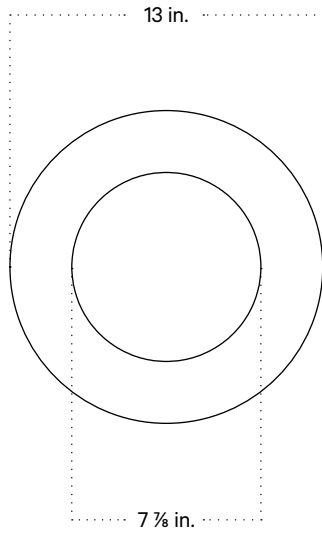

Front View

Side View

Front View: Ceiling Installation

Isometric View