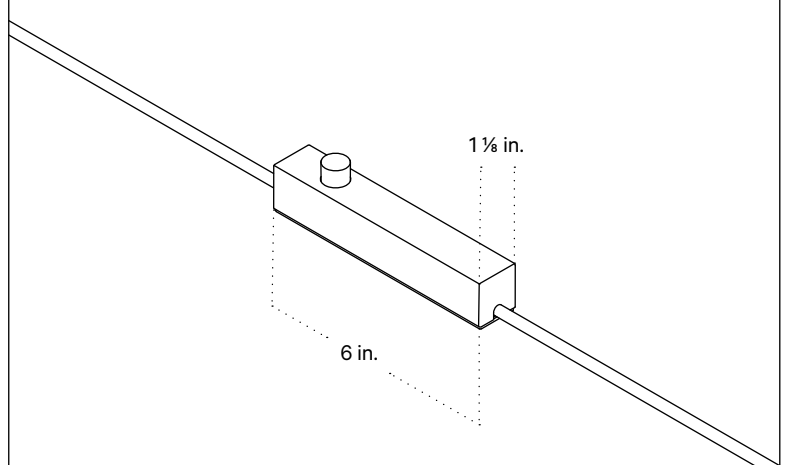

Technical Specifications

Materials	Steel, glass
Product weight	4.5 lbs
Lead time	2 weeks
Bulbs included (1)	GU24 / 120 V / 5.0 W / 550 lm 2700K / dimmable
Dimmer	Optional in-line dimmer switch
Cord length	16 feet
Max wattage	10 W
Certifications	UL listed, damp-rated

Notes

1. This fixture can be ordered with an on/off switch or an inline dimmer; see additional details below.
2. Fixtures ordered with painted metal hardware and an on/off switch come with a 16-foot black fabric cord. The on/off switch is located 8 feet from the plug.
3. Fixtures ordered with painted metal hardware and an inline dimmer have a 16-foot black nylon cord. The dimmer switch is our black painted metal finish and is located 8 feet from the plug.
4. Custom cord color can be specified for an additional cost; please inquire.
5. All painted metal finishes have a 2 week lead time.

Updated March 4, 2024

Front View

Side View

On/off Switch Detail

Inline Dimmer Switch Detail

Arundel Mushroom Surface Mount, Outdoor Rated

Technical Specifications

Materials	Steel, glass
Product weight	4 lbs
Lead time	6 weeks
Bulbs included (1)	GU24 / 120 V / 5.0 W / 550 lm 2700K / dimmable
Dimmer	TRIAC
Max wattage	10 W
Certifications	UL listed, wet-rated

Notes

1. This fixture can be installed on a wall or ceiling.

Updated March 4, 2024

Front View

Side View

Front View: Ceiling Installation

Isometric View

Finish Options