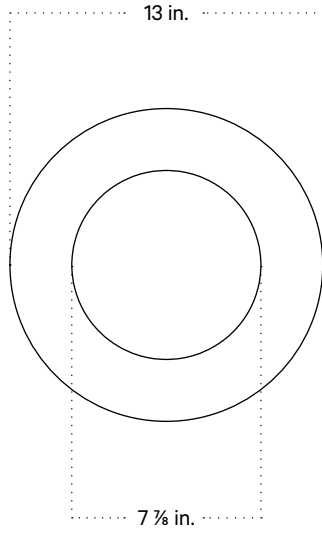

In Common With

Arundel Mushroom Surface Mount
Technical Specifications

Arundel Mushroom Surface Mount

Technical Specifications

Materials	Steel, glass
Product weight	4 lbs
Lead time	3 days
Bulbs included (1)	GU24 / 120 V / 5.0 W / 550 lm 2700K / dimmable
Dimmer	TRIAC
Max wattage	10 W
Certifications	UL listed, damp-rated

Technical Specifications

Materials	Steel, glass
Product weight	4.5 lbs
Lead time	2 weeks
Bulbs included (1)	GU24 / 120 V / 5.0 W / 550 lm 2700K / dimmable
Dimmer	Optional in-line dimmer switch
Cord length	16 feet
Max wattage	10 W
Certifications	UL listed, damp-rated

Updated March 4, 2024

Front View

Side View

On/off Switch Detail

Inline Dimmer Switch Detail

Arundel Mushroom Surface Mount, Outdoor Rated

Technical Specifications

Materials	Steel, glass
Product weight	4 lbs
Lead time	6 weeks
Bulbs included (1)	GU24 / 120 V / 5.0 W / 550 lm 2700K / dimmable
Dimmer	TRIAC
Max wattage	10 W
Certifications	UL listed, wet-rated

Notes

1. This fixture can be installed on a wall or ceiling.

Updated March 4, 2024

Front View

Side View

Front View: Ceiling Installation

Isometric View

Finish Options