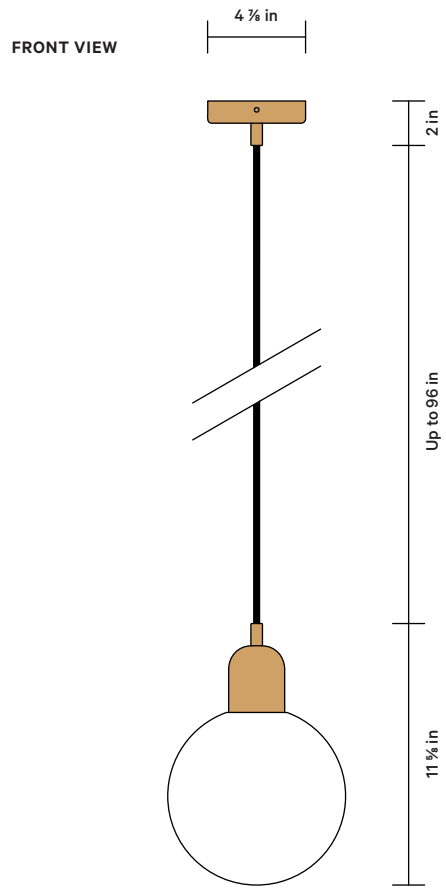

In Common With

BOTTOM VIEW

Vehemently anti-trend and just plain cute. A simple, but considered design choice for your space.

DETAILS

Materials	Steel, Brass, Glass
Bulbs Included	E12 / 110 V / 5.0 W / 550 lm / 2700 K Dimmable
Lead Time	2 Weeks
Max Wattage	10 W
Certifications	 

BASE FINISH OPTIONS

- Black
- Bone
- Oxide Red
- Reed Green
- Peach
- Brass
- Patina Brass

NOTES

1. Comes with 8 feet of black or white rubber cord that can be cut to your desired length on-site

In Common With

BOTTOM VIEW

Vehemently anti-trend and just plain cute. A simple, but considered design choice for your space.

DETAILS

Materials	Steel, Brass, Glass
Bulbs Included	E12 / 110 V / 8.5 W / 850 lm / 2700 K Dimmable
Lead Time	2 Weeks
Max Wattage	10 W
Certifications	 

BOTTOM VIEW

Vehemently anti-trend and just plain cute. A simple, but considered design choice for your space.

DETAILS

Materials	Steel, Brass, Glass
Bulbs Included	E12 / 110 V / 9.5 W / 950 lm / 2700 K Dimmable
Lead Time	2 Weeks
Max Wattage	10 W
Certifications	 