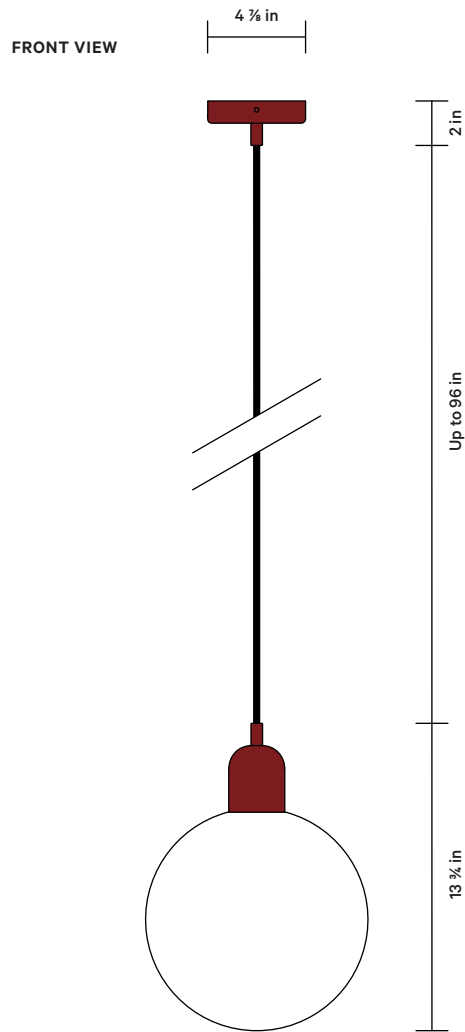

In Common With

BOTTOM VIEW

Vehemently anti-trend and just plain cute. A simple, but considered design choice for your space.

DETAILS

Materials	Steel, Brass, Glass
Bulbs Included	E12 / 110 V / 5.0 W / 550 lm / 2700 K Dimmable
Lead Time	2 Weeks
Max Wattage	10 W
Certifications	 

BOTTOM VIEW

Vehemently anti-trend and just plain cute. A simple, but considered design choice for your space.

DETAILS

Materials	Steel, Brass, Glass
Bulbs Included	E12 / 110 V / 8.5 W / 850 lm / 2700 K Dimmable
Lead Time	2 Weeks
Max Wattage	10 W
Certifications	 

BOTTOM VIEW

Vehemently anti-trend and just plain cute. A simple, but considered design choice for your space.

DETAILS

Materials	Steel, Brass, Glass
Bulbs Included	E12 / 110 V / 9.5 W / 950 lm / 2700 K Dimmable
Lead Time	2 Weeks
Max Wattage	10 W
Certifications	 