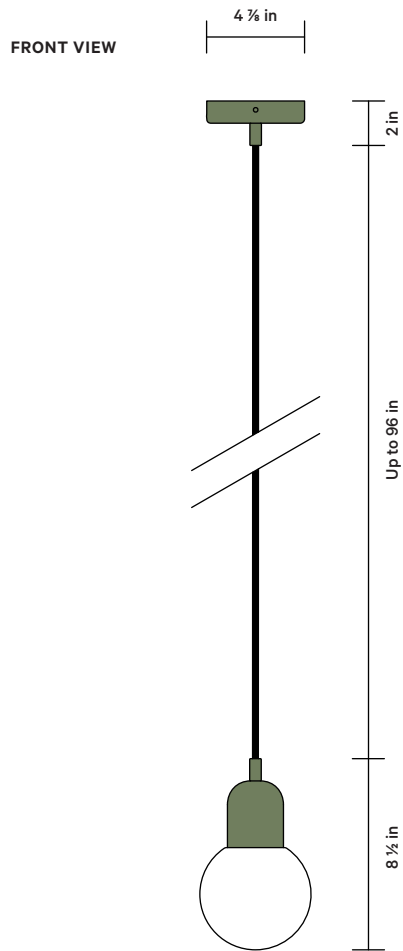

In Common With

BOTTOM VIEW

Vehemently anti-trend and just plain cute. A simple, but considered design choice for your space.

DETAILS

Materials	Steel, Brass, Glass
Bulbs Included	E12 / 110 V / 5.0 W / 550 lm / 2700 K Dimmable
Lead Time	2 Weeks
Max Wattage	10 W
Certifications	 

BASE FINISH OPTIONS

- Black
- Bone
- Oxide Red
- Reed Green
- Peach
- Brass
- Patina Brass

NOTES

1. Comes with 8 feet of black or white rubber cord that can be cut to your desired length on-site

In Common With

BOTTOM VIEW

Vehemently anti-trend and just plain cute. A simple, but considered design choice for your space.

DETAILS

Materials	Steel, Brass, Glass
Bulbs Included	E12 / 110 V / 8.5 W / 850 lm / 2700 K Dimmable
Lead Time	2 Weeks
Max Wattage	10 W
Certifications	 

BOTTOM VIEW

Vehemently anti-trend and just plain cute. A simple, but considered design choice for your space.

DETAILS

Materials	Steel, Brass, Glass
Bulbs Included	E12 / 110 V / 9.5 W / 950 lm / 2700 K Dimmable
Lead Time	2 Weeks
Max Wattage	10 W
Certifications	 