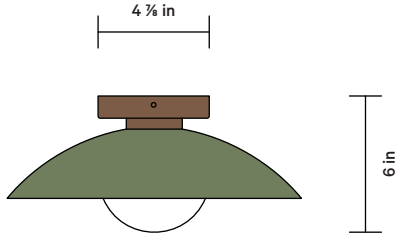

In Common With

SIDE VIEW

BOTTOM VIEW

Select from the finishes below for the shade and backplate. Have questions or need help deciding? Contact sales@incommonwith.com.

DETAILS

Materials	Steel, Brass, Glass
Bulbs Included	E12 / 110 V / 5.0 W / 550 lm / 2700 K Dimmable
Lead Time	4 Weeks
Max Wattage	10 W
Certifications	 