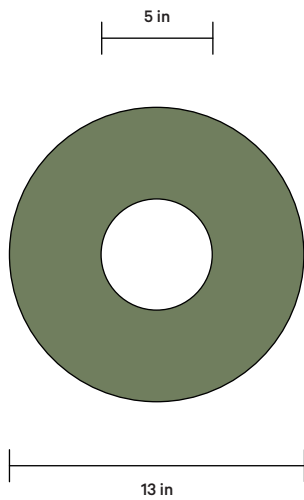

In Common With

SIDE VIEW

BOTTOM VIEW

Select from the finishes below for the shade and backplate. Have questions or need help deciding? Contact sales@incommonwith.com.

DETAILS

Materials	Steel, Brass, Glass
Bulbs Included	E12 / 110 V / 5.0 W / 550 lm / 2700 K Dimmable
Lead Time	4 Weeks
Max Wattage	10 W
Certifications	 