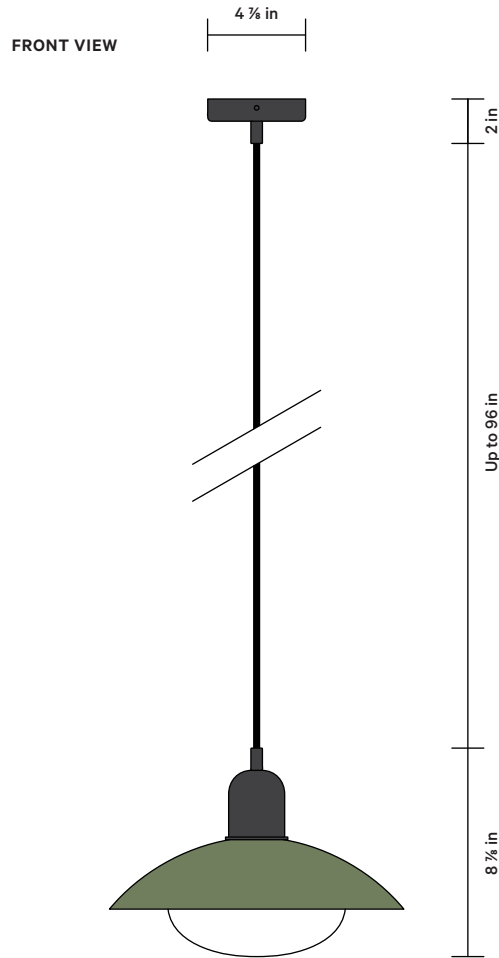

Select from the finishes below for the shade and pendant hardware. Have questions or need help deciding? Contact sales@incommonwith.com.

DETAILS

Materials	Steel, Brass
Bulbs Included	E12 / 110 V / 5.0 W / 550 lm / 2700 K Dimmable
Lead Time	4 Weeks
Max Wattage	10 W
Certifications	

SHADE FINISH OPTIONS

- Black
- Bone
- Oxide Red
- Reed Green
- Peach
- Brass
- Patina Brass

BASE FINISH OPTIONS

- Black
- Bone
- Oxide Red
- Reed Green
- Peach
- Brass
- Patina Brass

NOTES

1. Comes with 8 feet of black or white rubber cord that can be cut to your desired length on-site