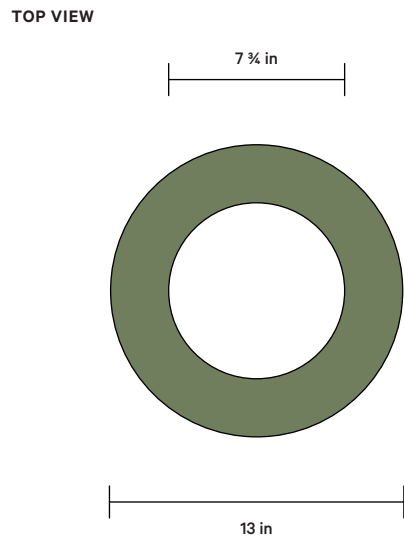

Select from the finishes below for the shade and pendant hardware. Have questions or need help deciding? Contact sales@incommonwith.com.

DETAILS

Materials	Steel, Brass
Bulbs Included	E12 / 110 V / 5.0 W / 550 lm / 2700 K Dimmable
Lead Time	4 Weeks
Max Wattage	10 W
Certifications	

SHADE FINISH OPTIONS

- Black
- Bone
- Oxide Red
- Reed Green
- Peach
- Brass
- Patina Brass

BASE FINISH OPTIONS

- Black
- Bone
- Oxide Red
- Reed Green
- Peach
- Brass
- Patina Brass

NOTES

1. Comes with 8 feet of black or white rubber cord that can be cut to your desired length on-site