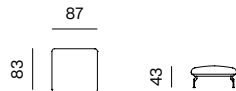

**ARMCHAIR**  
dimensions w 113 x d 100 x h 69 cm

**ARMCHAIR 138**  
dimensions w 138 x d 100 x h 69 cm

**2SEATER SOFA**  
dimensions w 198 x d 100 x h 69 cm

**2.5SEATER SOFA**  
dimensions w 248 x d 100 x h 69 cm

**2.5SEATER SOFA DEEP, ARMRESTS 110**  
dimensions w 248 x d 125 x h 69 cm

**2.5SEATER SOFA DEEP, ARMRESTS 85**  
dimensions w 248 x d 125 x h 69 cm

**3SEATER SOFA**  
dimensions w 283 x d 100 x h 69 cm

**POUF**  
dimensions w 87 x d 83 x h 43 cm

**POUF 110**  
dimensions w 112 x d 83 x h 43 cm

**CHAISE LONGUE + ARMREST 110 (L/R)**  
dimensions w 100 x d 185 x h 69 cm

**CHAISE LONGUE + ARMREST 110 (L/R)**  
dimensions w 100 x d 160 x h 69 cm

**CHAISE LONGUE 125 + ARMREST 110 (L/R)**  
dimensions w 125 x d 185 x h 69 cm

**CHAISE LONGUE 125 + ARMREST 110 (L/R)**  
dimensions w 125 x d 160 x h 69 cm

SPECIFICATIONS AND TECHNICAL DRAWING

**1SEATER**  
dimensions w 87 x d 100 x h 69 cm