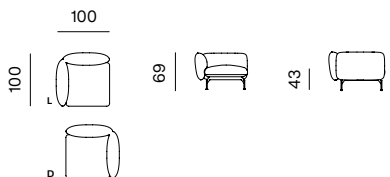

**POUF**  
dimensions w 87 x d 83 x h 43 cm

**POUF 110**  
dimensions w 112 x d 83 x h 43 cm

**CHAISE LONGUE + ARMREST 110 (L/R)**  
dimensions w 100 x d 185 x h 69 cm

**CHAISE LONGUE + ARMREST 110 (L/R)**  
dimensions w 100 x d 160 x h 69 cm

**CHAISE LONGUE 125 + ARMREST 110 (L/R)**  
dimensions w 125 x d 185 x h 69 cm

**CHAISE LONGUE 125 + ARMREST 110 (L/R)**  
dimensions w 125 x d 160 x h 69 cm

SPECIFICATIONS AND TECHNICAL DRAWING

**1SEATER**  
dimensions w 87 x d 100 x h 69 cm

**1.5SEATER DEEP**  
dimensions w 112 x d 125 x h 69 cm

**2SEATER**  
dimensions w 172 x d 100 x h 69 cm

**1SEATER + ARMREST 110 (L/R)**  
dimensions w 100 x d 100 x h 69 cm

**1.5SEATER**  
dimensions w 112 x d 100 x h 69 cm

**2SEATER + ARMREST (L/R)**  
dimensions w 185 x d 100 x h 69 cm

**1SEATER DEEP + ARMREST 85 (L/R)**  
dimensions w 125 x d 125 x h 69 cm

**1.5SEATER + ARMREST (L/R)**  
dimensions w 125 x d 100 x h 69 cm