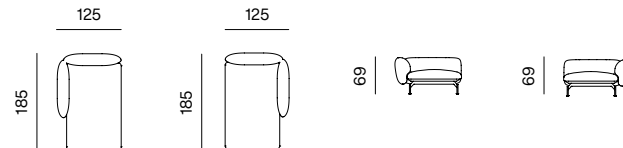

**ARMCHAIR**  
dimensions w 113 x d 100 x h 69 cm

**ARMCHAIR 138**  
dimensions w 138 x d 100 x h 69 cm

**2SEATER SOFA**  
dimensions w 198 x d 100 x h 69 cm

**2.5SEATER SOFA**  
dimensions w 248 x d 100 x h 69 cm

**2.5SEATER SOFA DEEP, ARMRESTS 110**  
dimensions w 248 x d 125 x h 69 cm

**2.5SEATER SOFA DEEP, ARMRESTS 85**  
dimensions w 248 x d 125 x h 69 cm

**3SEATER SOFA**  
dimensions w 283 x d 100 x h 69 cm

**POUF**  
dimensions w 87 x d 83 x h 43 cm

**POUF 110**  
dimensions w 112 x d 83 x h 43 cm

**CHAISE LONGUE + ARMREST 110 (L/R)**  
dimensions w 100 x d 185 x h 69 cm

**CHAISE LONGUE + ARMREST 110 (L/R)**  
dimensions w 100 x d 160 x h 69 cm

**CHAISE LONGUE 125 + ARMREST 110 (L/R)**  
dimensions w 125 x d 185 x h 69 cm

**CHAISE LONGUE 125 + ARMREST 110 (L/R)**  
dimensions w 125 x d 160 x h 69 cm

SPECIFICATIONS AND TECHNICAL DRAWING

**1SEATER**  
dimensions w 87 x d 100 x h 69 cm