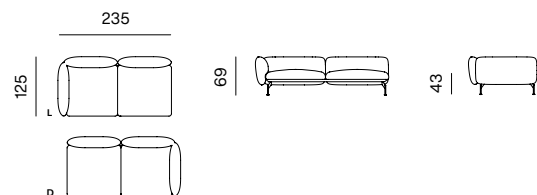

**2SEATER + ARMREST (L/R)**  
dimensions w 185 x d 100 x h 69 cm

**1SEATER DEEP + ARMREST 85 (L/R)**  
dimensions w 125 x d 125 x h 69 cm

**1.5SEATER + ARMREST (L/R)**  
dimensions w 125 x d 100 x h 69 cm

**2.5SEATER**  
dimensions w 222 x d 100 x h 69 cm

**1.5SEATER DEEP + ARMREST 110 (L/R)**  
dimensions w 125 x d 125 x h 69 cm

**2.5SEATER + ARMREST (L/R)**  
dimensions w 235 x d 100 x h 69 cm

## SPECIFICATIONS AND TECHNICAL DRAWING

**2.5SEATER DEEP**

dimensions w 222 x d 125 x h 69 cm

**3SEATER**

dimensions w 257 x d 100 x h 69 cm

**2.5SEATER DEEP + ARMREST 85 (L/R)**

dimensions w 235 x d 125 x h 69 cm

**3SEATER + ARMREST (L/R)**

dimensions w 270 x d 100 x h 69 cm

**2.5SEATER DEEP + ARMREST 110 (L/R)**

dimensions w 235 x d 125 x h 69 cm

**CONNECTOR**

w 45 x d 12,5 cm