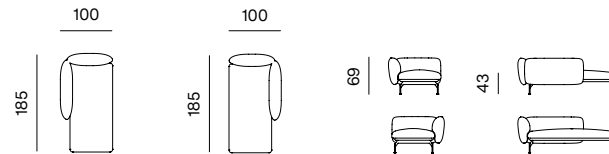

**ARMCHAIR**  
dimensions w 113 x d 100 x h 69 cm

**ARMCHAIR 138**  
dimensions w 138 x d 100 x h 69 cm

**2SEATER SOFA**  
dimensions w 198 x d 100 x h 69 cm

**2.5SEATER SOFA**  
dimensions w 248 x d 100 x h 69 cm

**2.5SEATER SOFA DEEP, ARMRESTS 110**  
dimensions w 248 x d 125 x h 69 cm

**2.5SEATER SOFA DEEP, ARMRESTS 85**  
dimensions w 248 x d 125 x h 69 cm

**3SEATER SOFA**  
dimensions w 283 x d 100 x h 69 cm

**POUF**  
dimensions w 87 x d 83 x h 43 cm

**POUF 110**  
dimensions w 112 x d 83 x h 43 cm

**CHAISE LONGUE + ARMREST 110 (L/R)**  
dimensions w 100 x d 185 x h 69 cm

**CHAISE LONGUE + ARMREST 110 (L/R)**  
dimensions w 100 x d 160 x h 69 cm

**CHAISE LONGUE 125 + ARMREST 110 (L/R)**  
dimensions w 125 x d 185 x h 69 cm

**CHAISE LONGUE 125 + ARMREST 110 (L/R)**  
dimensions w 125 x d 160 x h 69 cm

SPECIFICATIONS AND TECHNICAL DRAWING

**1SEATER**  
dimensions w 87 x d 100 x h 69 cm