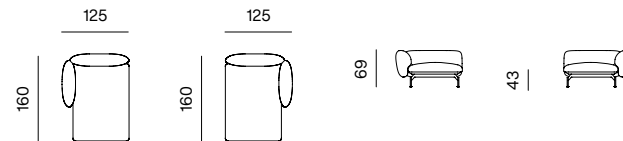

**2.5SEATER SOFA DEEP, ARMRESTS 110**  
dimensions w 248 x d 125 x h 69 cm

**2.5SEATER SOFA DEEP, ARMRESTS 85**  
dimensions w 248 x d 125 x h 69 cm

**3SEATER SOFA**  
dimensions w 283 x d 100 x h 69 cm

**POUF**  
dimensions w 87 x d 83 x h 43 cm

**POUF 110**  
dimensions w 112 x d 83 x h 43 cm

**CHAISE LONGUE + ARMREST 110 (L/R)**  
dimensions w 100 x d 185 x h 69 cm

**CHAISE LONGUE + ARMREST 110 (L/R)**  
dimensions w 100 x d 160 x h 69 cm

**CHAISE LONGUE 125 + ARMREST 110 (L/R)**  
dimensions w 125 x d 185 x h 69 cm

**CHAISE LONGUE 125 + ARMREST 110 (L/R)**  
dimensions w 125 x d 160 x h 69 cm

SPECIFICATIONS AND TECHNICAL DRAWING

**1SEATER**  
dimensions w 87 x d 100 x h 69 cm

**1.5SEATER DEEP**  
dimensions w 112 x d 125 x h 69 cm

**2SEATER**  
dimensions w 172 x d 100 x h 69 cm

**1SEATER + ARMREST 110 (L/R)**  
dimensions w 100 x d 100 x h 69 cm

**1.5SEATER**  
dimensions w 112 x d 100 x h 69 cm