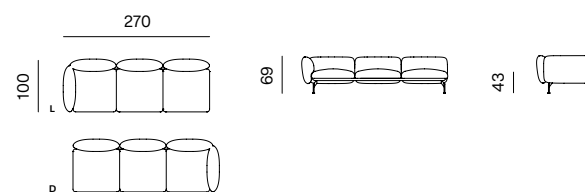

**2SEATER + ARMREST (L/R)**  
dimensions w 185 x d 100 x h 69 cm

**1SEATER DEEP + ARMREST 85 (L/R)**  
dimensions w 125 x d 125 x h 69 cm

**1.5SEATER + ARMREST (L/R)**  
dimensions w 125 x d 100 x h 69 cm

**2.5SEATER**  
dimensions w 222 x d 100 x h 69 cm

**1.5SEATER DEEP + ARMREST 110 (L/R)**  
dimensions w 125 x d 125 x h 69 cm

**2.5SEATER + ARMREST (L/R)**  
dimensions w 235 x d 100 x h 69 cm

## SPECIFICATIONS AND TECHNICAL DRAWING

**2.5SEATER DEEP**

dimensions w 222 x d 125 x h 69 cm

**3SEATER**

dimensions w 257 x d 100 x h 69 cm

**2.5SEATER DEEP + ARMREST 85 (L/R)**

dimensions w 235 x d 125 x h 69 cm

**3SEATER + ARMREST (L/R)**

dimensions w 270 x d 100 x h 69 cm

**2.5SEATER DEEP + ARMREST 110 (L/R)**

dimensions w 235 x d 125 x h 69 cm

**CONNECTOR**

w 45 x d 12,5 cm