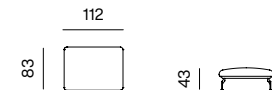

**ARMCHAIR**  
dimensions w 113 x d 100 x h 69 cm

**ARMCHAIR 138**  
dimensions w 138 x d 100 x h 69 cm

**2SEATER SOFA**  
dimensions w 198 x d 100 x h 69 cm

**2.5SEATER SOFA**  
dimensions w 248 x d 100 x h 69 cm

**2.5SEATER SOFA DEEP, ARMRESTS 110**  
dimensions w 248 x d 125 x h 69 cm

**2.5SEATER SOFA DEEP, ARMRESTS 85**  
dimensions w 248 x d 125 x h 69 cm

**3SEATER SOFA**  
dimensions w 283 x d 100 x h 69 cm

**POUF**  
dimensions w 87 x d 83 x h 43 cm

**POUF 110**  
dimensions w 112 x d 83 x h 43 cm

**CHAISE LONGUE + ARMREST 110 (L/R)**  
dimensions w 100 x d 185 x h 69 cm

**CHAISE LONGUE + ARMREST 110 (L/R)**  
dimensions w 100 x d 160 x h 69 cm

**CHAISE LONGUE 125 + ARMREST 110 (L/R)**  
dimensions w 125 x d 185 x h 69 cm

**CHAISE LONGUE 125 + ARMREST 110 (L/R)**  
dimensions w 125 x d 160 x h 69 cm

SPECIFICATIONS AND TECHNICAL DRAWING

**1SEATER**  
dimensions w 87 x d 100 x h 69 cm