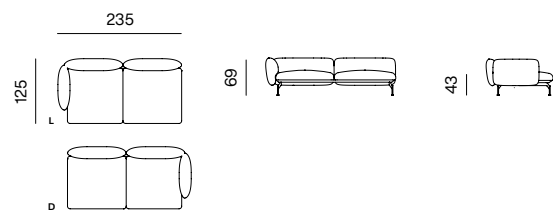

**2SEATER + ARMREST (L/R)**  
dimensions w 185 x d 100 x h 69 cm

**1SEATER DEEP + ARMREST 85 (L/R)**  
dimensions w 125 x d 125 x h 69 cm

**1.5SEATER + ARMREST (L/R)**  
dimensions w 125 x d 100 x h 69 cm

**2.5SEATER**  
dimensions w 222 x d 100 x h 69 cm

**1.5SEATER DEEP + ARMREST 110 (L/R)**  
dimensions w 125 x d 125 x h 69 cm

**2.5SEATER + ARMREST (L/R)**  
dimensions w 235 x d 100 x h 69 cm

## SPECIFICATIONS AND TECHNICAL DRAWING

**2.5SEATER DEEP**

dimensions w 222 x d 125 x h 69 cm

**3SEATER**

dimensions w 257 x d 100 x h 69 cm

**2.5SEATER DEEP + ARMREST 85 (L/R)**

dimensions w 235 x d 125 x h 69 cm

**3SEATER + ARMREST (L/R)**

dimensions w 270 x d 100 x h 69 cm

**2.5SEATER DEEP + ARMREST 110 (L/R)**

dimensions w 235 x d 125 x h 69 cm

**CONNECTOR**

w 45 x d 12,5 cm