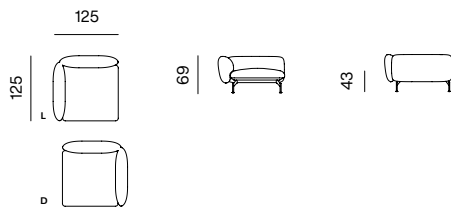

**1.5SEATER DEEP**  
dimensions w 112 x d 125 x h 69 cm

**2SEATER**  
dimensions w 172 x d 100 x h 69 cm

**1SEATER + ARMREST 110 (L/R)**  
dimensions w 100 x d 100 x h 69 cm

**1.5SEATER**  
dimensions w 112 x d 100 x h 69 cm

**2SEATER + ARMREST (L/R)**  
dimensions w 185 x d 100 x h 69 cm

**1SEATER DEEP + ARMREST 85 (L/R)**  
dimensions w 125 x d 125 x h 69 cm

**1.5SEATER + ARMREST (L/R)**  
dimensions w 125 x d 100 x h 69 cm

**2.5SEATER**  
dimensions w 222 x d 100 x h 69 cm

**1.5SEATER DEEP + ARMREST 110 (L/R)**  
dimensions w 125 x d 125 x h 69 cm

**2.5SEATER + ARMREST (L/R)**  
dimensions w 235 x d 100 x h 69 cm

## SPECIFICATIONS AND TECHNICAL DRAWING

**2.5SEATER DEEP**

dimensions w 222 x d 125 x h 69 cm

**3SEATER**

dimensions w 257 x d 100 x h 69 cm

**2.5SEATER DEEP + ARMREST 85 (L/R)**

dimensions w 235 x d 125 x h 69 cm