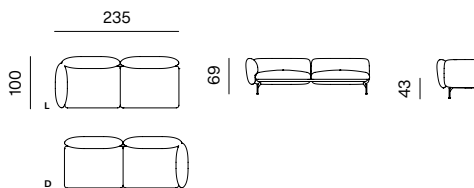

**1.5SEATER DEEP**  
dimensions w 112 x d 125 x h 69 cm

**2SEATER**  
dimensions w 172 x d 100 x h 69 cm

**1SEATER + ARMREST 110 (L/R)**  
dimensions w 100 x d 100 x h 69 cm

**1.5SEATER**  
dimensions w 112 x d 100 x h 69 cm

**2SEATER + ARMREST (L/R)**  
dimensions w 185 x d 100 x h 69 cm

**1SEATER DEEP + ARMREST 85 (L/R)**  
dimensions w 125 x d 125 x h 69 cm

**1.5SEATER + ARMREST (L/R)**  
dimensions w 125 x d 100 x h 69 cm

**2.5SEATER**  
dimensions w 222 x d 100 x h 69 cm

**1.5SEATER DEEP + ARMREST 110 (L/R)**  
dimensions w 125 x d 125 x h 69 cm

**2.5SEATER + ARMREST (L/R)**  
dimensions w 235 x d 100 x h 69 cm

## SPECIFICATIONS AND TECHNICAL DRAWING

**2.5SEATER DEEP**

dimensions w 222 x d 125 x h 69 cm

**3SEATER**

dimensions w 257 x d 100 x h 69 cm

**2.5SEATER DEEP + ARMREST 85 (L/R)**

dimensions w 235 x d 125 x h 69 cm