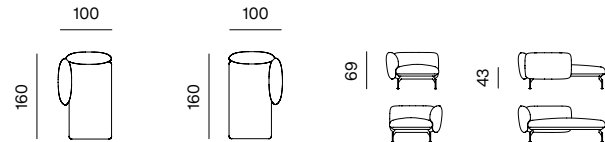

**2.5SEATER SOFA DEEP, ARMRESTS 110**  
dimensions w 248 x d 125 x h 69 cm

**2.5SEATER SOFA DEEP, ARMRESTS 85**  
dimensions w 248 x d 125 x h 69 cm

**3SEATER SOFA**  
dimensions w 283 x d 100 x h 69 cm

**POUF**  
dimensions w 87 x d 83 x h 43 cm

**POUF 110**  
dimensions w 112 x d 83 x h 43 cm

**CHAISE LONGUE + ARMREST 110 (L/R)**  
dimensions w 100 x d 185 x h 69 cm

**CHAISE LONGUE + ARMREST 110 (L/R)**  
dimensions w 100 x d 160 x h 69 cm

**CHAISE LONGUE 125 + ARMREST 110 (L/R)**  
dimensions w 125 x d 185 x h 69 cm

**CHAISE LONGUE 125 + ARMREST 110 (L/R)**  
dimensions w 125 x d 160 x h 69 cm

SPECIFICATIONS AND TECHNICAL DRAWING

**1SEATER**  
dimensions w 87 x d 100 x h 69 cm

**1.5SEATER DEEP**  
dimensions w 112 x d 125 x h 69 cm

**2SEATER**  
dimensions w 172 x d 100 x h 69 cm

**1SEATER + ARMREST 110 (L/R)**  
dimensions w 100 x d 100 x h 69 cm

**1.5SEATER**  
dimensions w 112 x d 100 x h 69 cm