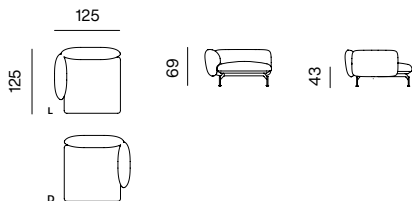

**POUF**  
dimensions w 87 x d 83 x h 43 cm

**POUF 110**  
dimensions w 112 x d 83 x h 43 cm

**CHAISE LONGUE + ARMREST 110 (L/R)**  
dimensions w 100 x d 185 x h 69 cm

**CHAISE LONGUE + ARMREST 110 (L/R)**  
dimensions w 100 x d 160 x h 69 cm

**CHAISE LONGUE 125 + ARMREST 110 (L/R)**  
dimensions w 125 x d 185 x h 69 cm

**CHAISE LONGUE 125 + ARMREST 110 (L/R)**  
dimensions w 125 x d 160 x h 69 cm

SPECIFICATIONS AND TECHNICAL DRAWING

**1SEATER**  
dimensions w 87 x d 100 x h 69 cm

**1.5SEATER DEEP**  
dimensions w 112 x d 125 x h 69 cm

**2SEATER**  
dimensions w 172 x d 100 x h 69 cm

**1SEATER + ARMREST 110 (L/R)**  
dimensions w 100 x d 100 x h 69 cm

**1.5SEATER**  
dimensions w 112 x d 100 x h 69 cm

**2SEATER + ARMREST (L/R)**  
dimensions w 185 x d 100 x h 69 cm

**1SEATER DEEP + ARMREST 85 (L/R)**  
dimensions w 125 x d 125 x h 69 cm

**1.5SEATER + ARMREST (L/R)**  
dimensions w 125 x d 100 x h 69 cm