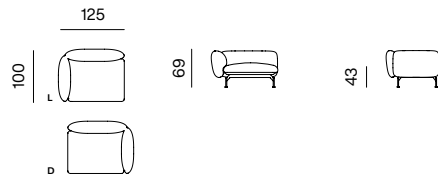

**POUF**  
dimensions w 87 x d 83 x h 43 cm

**POUF 110**  
dimensions w 112 x d 83 x h 43 cm

**CHAISE LONGUE + ARMREST 110 (L/R)**  
dimensions w 100 x d 185 x h 69 cm

**CHAISE LONGUE + ARMREST 110 (L/R)**  
dimensions w 100 x d 160 x h 69 cm

**CHAISE LONGUE 125 + ARMREST 110 (L/R)**  
dimensions w 125 x d 185 x h 69 cm

**CHAISE LONGUE 125 + ARMREST 110 (L/R)**  
dimensions w 125 x d 160 x h 69 cm

SPECIFICATIONS AND TECHNICAL DRAWING

**1SEATER**  
dimensions w 87 x d 100 x h 69 cm

**1.5SEATER DEEP**  
dimensions w 112 x d 125 x h 69 cm

**2SEATER**  
dimensions w 172 x d 100 x h 69 cm

**1SEATER + ARMREST 110 (L/R)**  
dimensions w 100 x d 100 x h 69 cm

**1.5SEATER**  
dimensions w 112 x d 100 x h 69 cm

**2SEATER + ARMREST (L/R)**  
dimensions w 185 x d 100 x h 69 cm

**1SEATER DEEP + ARMREST 85 (L/R)**  
dimensions w 125 x d 125 x h 69 cm

**1.5SEATER + ARMREST (L/R)**  
dimensions w 125 x d 100 x h 69 cm