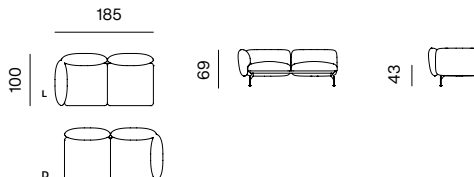

**POUF**  
dimensions w 87 x d 83 x h 43 cm

**POUF 110**  
dimensions w 112 x d 83 x h 43 cm

**CHAISE LONGUE + ARMREST 110 (L/R)**  
dimensions w 100 x d 185 x h 69 cm

**CHAISE LONGUE + ARMREST 110 (L/R)**  
dimensions w 100 x d 160 x h 69 cm

**CHAISE LONGUE 125 + ARMREST 110 (L/R)**  
dimensions w 125 x d 185 x h 69 cm

**CHAISE LONGUE 125 + ARMREST 110 (L/R)**  
dimensions w 125 x d 160 x h 69 cm

SPECIFICATIONS AND TECHNICAL DRAWING

**1SEATER**  
dimensions w 87 x d 100 x h 69 cm

**1.5SEATER DEEP**  
dimensions w 112 x d 125 x h 69 cm

**2SEATER**  
dimensions w 172 x d 100 x h 69 cm

**1SEATER + ARMREST 110 (L/R)**  
dimensions w 100 x d 100 x h 69 cm

**1.5SEATER**  
dimensions w 112 x d 100 x h 69 cm

**2SEATER + ARMREST (L/R)**  
dimensions w 185 x d 100 x h 69 cm

**1SEATER DEEP + ARMREST 85 (L/R)**  
dimensions w 125 x d 125 x h 69 cm

**1.5SEATER + ARMREST (L/R)**  
dimensions w 125 x d 100 x h 69 cm