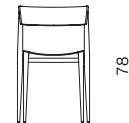

bik

by Numen / For Use

bik

by Numen / For Use

Bik is the chair reduced to its basic elements; four legs, seat and a backrest. Barely visible decrease of width of the legs, frontward inclination of the back legs and slightly overstated curvature of the backrest define the character of this, otherwise archetypal chair. Wider back legs are slightly detached aside enabling easy stacking when chairs are not in use. The structure is made of solid wood, while the seat and the backrest are made of molded plywood.

bik

by Numen / For Use

specifications

BIK CHAIR WITH SHORT BACKREST
DIMENSIONS 48x52x78 CM

BIK CHAIR WITH LONG BACKREST
DIMENSIONS 51x52x78 CM

SEAT & BACKREST	bent plywood + lacquer / colour lacquer
BASE	solid wood + lacquer / colour lacquer