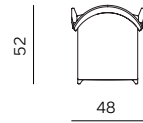

bik

by Numen / For Use

bik

by Numen / For Use

Bik is the chair reduced to its basic elements; four legs, seat and a backrest. Barely visible decrease of width of the legs, frontward inclination of the back legs and slightly overstated curvature of the backrest define the character of this, otherwise archetypal chair. Wider back legs are slightly detached aside enabling easy stacking when chairs are not in use. The structure is made of solid wood, while the seat and the backrest are made of molded plywood.

bik

by Numen / For Use

specifications

BIK CHAIR WITH SHORT BACKREST
DIMENSIONS 48x52x78 CM

BIK CHAIR WITH LONG BACKREST
DIMENSIONS 51x52x78 CM

SEAT & BACKREST	bent plywood + lacquer / colour lacquer
BASE	solid wood + lacquer / colour lacquer