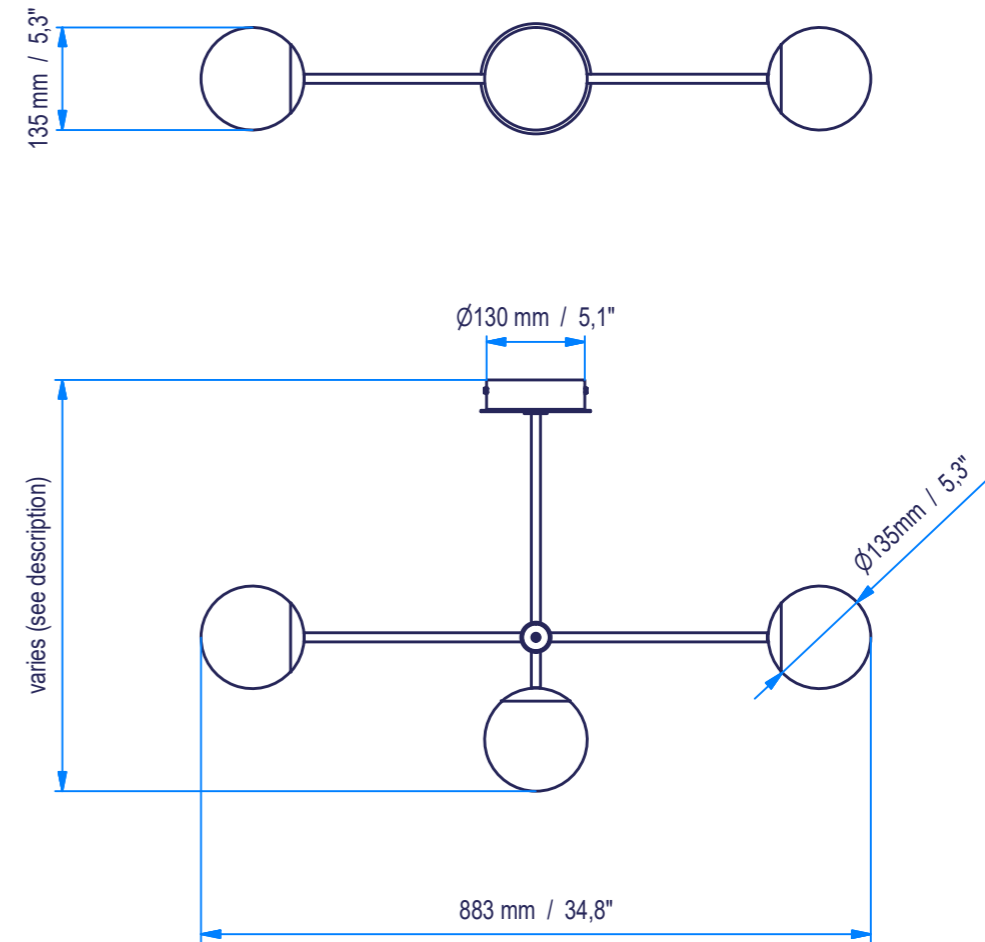

bullarum **Pure T3. suspension**

Sphere

135 mm / 5,3"

Materials

Brass body, glass sphere

Dimension

884 mm x 135 mm / 34,8" x 5,3"

Height

T3. 391.	height	391 mm / 15,4"
T3. 531.	height	531 mm / 20,9"
T3. 681.	height	681 mm / 26,8"
T3. 831.	height	831 mm / 32,7"
T3. 981.	height	981 mm / 38,6"
T3. 1131.	height	1131 mm / 44,5"
T3. 1281.	height	1281 mm / 50,4"
T3. 1431.	height	1431 mm / 56,3"

Package

1200mm x 250mm x 160mm
47,2" x 9,8" x 6,3"

Transformer

MEAN WELL APC-8-350

Canopy

130 mm / 5,1" (US compatible)

Weight

Min 2 kg max 2,5 kg
Min 4,4 lb max 5,5 lb

Light bulb (included)

3 x Philips CorePro LEDcapsule LV
2W G4 AC 12V 2700K 360°

Lead time

Between 2 - 5 weeks

bullarum
Pure
T3.

INTUERI
LIGHT®