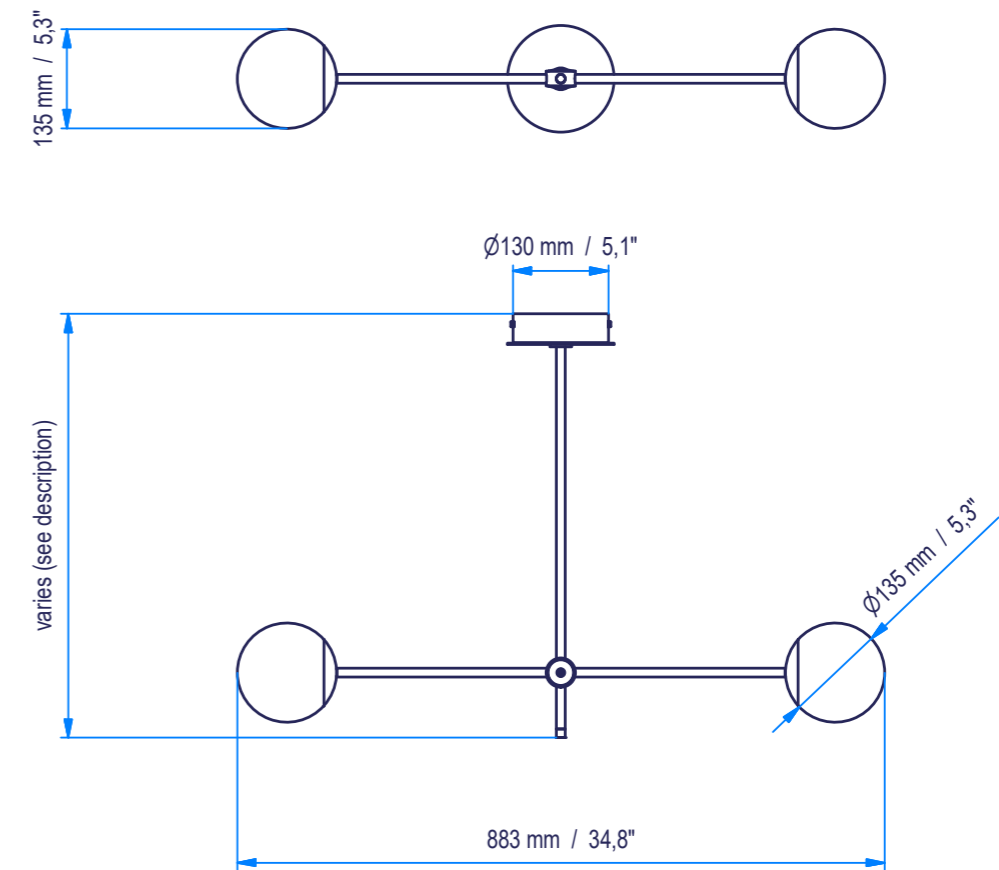

bullarum **Pure T2. suspension**

Sphere

135 mm / 5,3"

Materials

Brass body, glass sphere

Dimension

884 mm x 135 mm / 34,8" x 5,3"

Height

T2. 256.	height	256 mm / 10"
T2. 406.	height	406 mm / 16"
T2. 556.	height	556 mm / 22"
T2. 706.	height	706 mm / 27,8"
T2. 856.	height	856 mm / 33,7"
T2. 1006.	height	1006 mm / 39,6"
T2. 1156.	height	1156 mm / 45,5"
T2. 1306.	height	1306 mm / 51,4"

Package

1200mm x 250mm x 160mm
47,2" x 9,8" x 6,3"

Transformer

MEAN WELL APC-8-350

Canopy

130 mm / 5,1" (US compatible)

Weight

Min 1,5 kg max 2 kg
Min 3,3 lb max 4,4 lb

Light bulb (included)

2 x Philips CorePro LEDcapsule LV
2W G4 AC 12V 2700K 360°

Lead time

Between 2 - 5 weeks

bullarum
Pure
T2.

INTUERI
LIGHT®