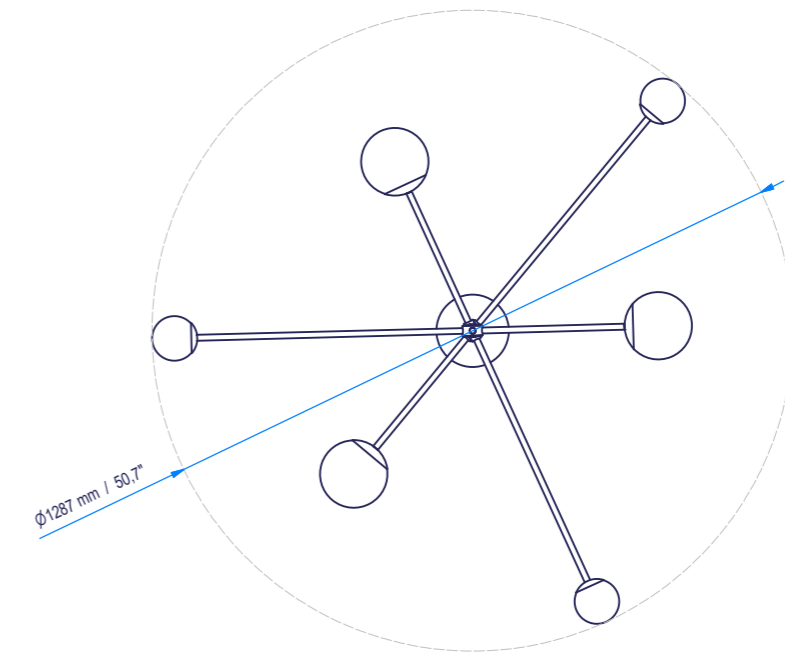

bullarum **Pure P6. suspension**

Sphere

135 mm 90 mm / 5,3" 3,5"

Materials

Brass body, glass sphere

Dimension

1085 mm x 1085 mm / 42,7" x 42,4"

Height

P6. 430.	height 430 mm / 17,3"
P6. 580.	height 580 mm / 22,8"
P6. 730.	height 730 mm / 28,7"
P6. 880.	height 880 mm / 34,6"
P6. 1030.	height 1030 mm / 40,5"
P6. 1180.	height 1180 mm / 46,4"
P6. 1330.	height 1330 mm / 52,4"
P6. 1480.	height 1480 mm / 58,3"

Package

1400mm x 400mm x 160mm
55,1" x 15,7" x 6,3"

Transformer

1 x MEAN WELL APC-12-350

Canopy

130 mm / 5,1" (US compatible)

Weight

Min 2,8 kg max 3,3 kg
Min 6,2 lb max 7,3 lb

Light bulb (included)

6 x Philips CorePro LED capsule LV
2W G4 AC 12V 2700K 360°

Lead time

Between 2 - 5 weeks

bullarum
Pure
P6.

INTUERI
LIGHT®