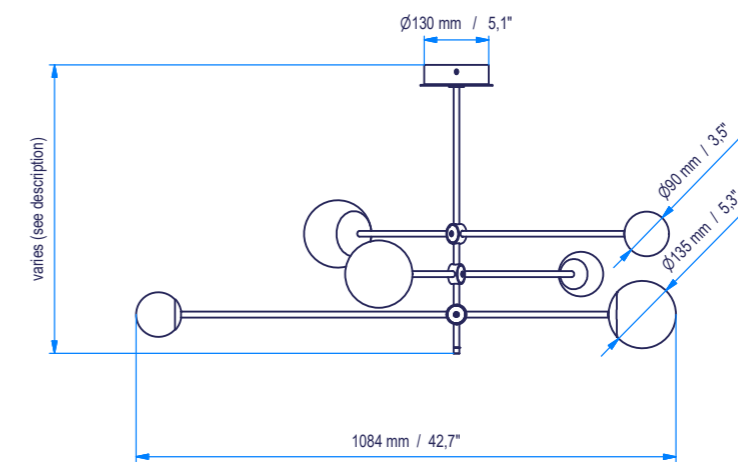

bullarum **Pure P6. suspension**

Sphere

135 mm 90 mm / 5,3" 3,5"

Materials

Brass body, glass sphere

Dimension

1085 mm x 1085 mm / 42,7" x 42,4"

Height

P6. 430.	height 430 mm / 17,3"
P6. 580.	height 580 mm / 22,8"
P6. 730.	height 730 mm / 28,7"
P6. 880.	height 880 mm / 34,6"
P6. 1030.	height 1030 mm / 40,5"
P6. 1180.	height 1180 mm / 46,4"
P6. 1330.	height 1330 mm / 52,4"
P6. 1480.	height 1480 mm / 58,3"

Package

1400mm x 400mm x 160mm
55,1" x 15,7" x 6,3"

Transformer

1 x MEAN WELL APC-12-350

Canopy

130 mm / 5,1" (US compatible)

Weight

Min 2,8 kg max 3,3 kg
Min 6,2 lb max 7,3 lb

Light bulb (included)

6 x Philips CorePro LED capsule LV
2W G4 AC 12V 2700K 360°

Lead time

Between 2 - 5 weeks

bullarum
Pure
P6.

INTUERI
LIGHT®