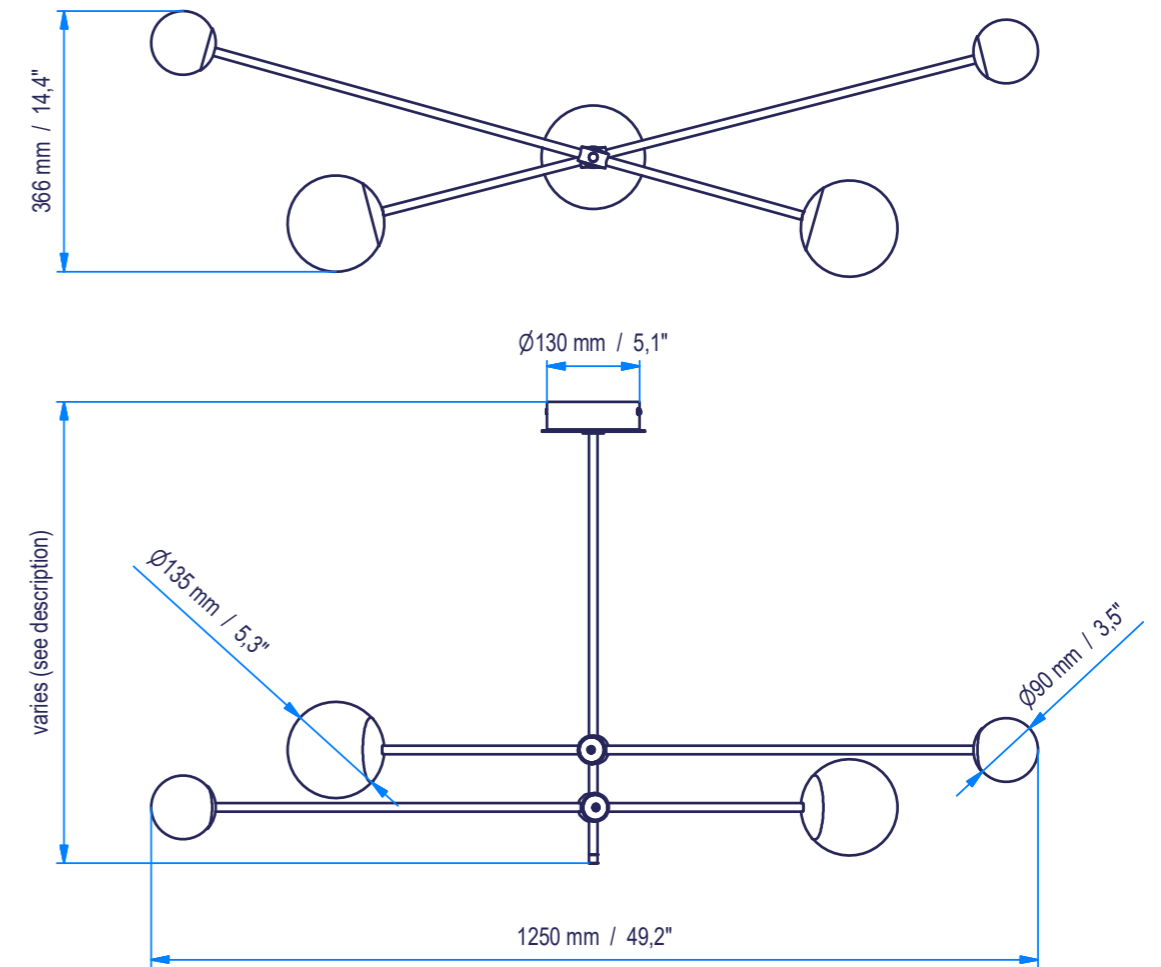

bullarum **Pure P4. suspension**

**Sphere**

135 mm 90 mm / 5,3" 3,5"

**Materials**

Brass body, glass sphere

**Dimension**

1250 mm x 366 mm / 49,2" x 14,4"

**Height**

P4. 350. height 350 mm / 13,8"  
 P4. 500. height 500 mm / 19,7"  
 P4. 650. height 650 mm / 25,6"  
 P4. 800. height 800 mm / 31,5"  
 P4. 950. height 950 mm / 37,4"  
 P4. 1100. height 1100 mm / 43,3"  
 P4. 1250. height 1250 mm / 49,2"  
 P4. 1400. height 1400 mm / 55,1"

**Package**

1400mm x 400mm x 160mm  
 55,1" x 15,7" x 6,3"

**Transformer**

MEAN WELL APC-8-350

**Canopy**

130 mm / 5,1" ( US compatible )

**Weight**

Min 2,8 kg max 3,3 kg  
 Min 6,2 lb max 7,3 lb

**Light bulb ( included )**

4 x Philips CorePro LED capsule LV  
 2W G4 AC 12V 2700K 360°

**Lead time**

Between 2 - 5 weeks

bullarum  
**Pure**  
**P4.**

INTUERI  
 LIGHT®