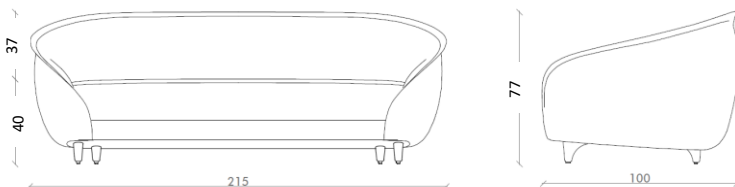

PRODUCT

COLORS

DESCRIPTION

The collection consists of a lounge chair, a two seater and a three seater sofa. The chair and sofa are fully upholstered and come with oiled walnut legs with a brass detail on the bottom.

CHAIR VERSION

The series consists of the following:

Revers Lounge chair
Revers Sofa 280x100

FACTS

MEASUREMENT - W x D x H mm

- Sitting height: 380 mm
- Seat width: 1650 mm
- Seat depth: 650 mm
- Seat height: 400 mm
- Sofa width: 2150 mm
- Sofa depth: 1000 mm
- Sofa height: 770 mm
- Armrest height: 640 mm

WEIGHT ITEM
73 kg

PACKAGING TYPE
Cardboard box

PACKAGING MEASUREMENT - L x W x H CM
L:215 x W:100 x H:79 cm

WEIGHT PACKAGING - MATERIAL TYPE

- Delivery note
- Cardboard box, FEFCO quality EB85BB
- Cardboard extra bottom
- Polybag PE
- LD-EPE foam protector
- Strapping

WEIGHT PACKAGING - TOTAL
8 kg

NUMBER OF PARCELS
1 pcs.

Designed by GUBI

ACCESSORIES

FABRIC/LEATHER CONSUMPTION

- Fabric: 140 cm x 8 m
- Leather: 16,7 m²

Combination of two fabrics, inside and outside:

- Fabric inside: 140 cm x 6 m
- Fabric outside: 140 cm x 3,95 m