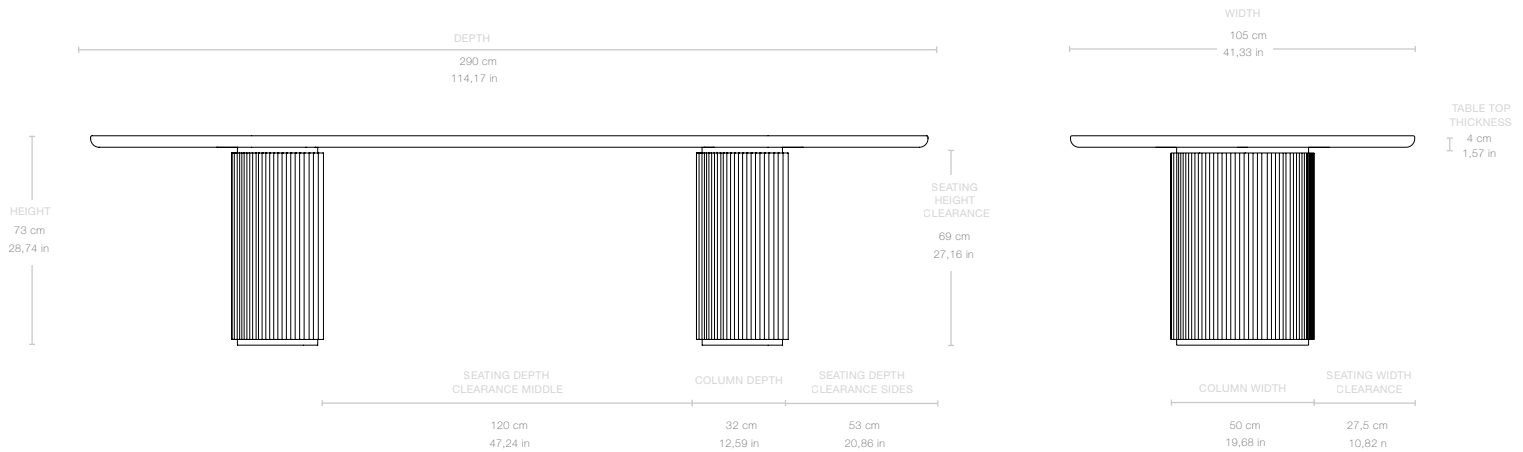

HEIGHT	73 cm / 28,74 in
DEPTH	290 cm / 114,17 in
WIDTH	105 cm / 41,33 in
TABLE TOP THICKNESS	4 cm / 1,57 in
COLUMN DEPTH	32 cm / 12,59 in
COLUMN WIDTH	50 cm / 19,68 in
SEATING HEIGHT CLEARANCE	69 cm / 27,16 in
SEATING DEPTH CLEARANCE MIDDLE	120 cm / 47,24 in
SEATING DEPTH CLEARANCE SIDES	53 cm / 20,86 in
SEATING WIDTH CLEARANCE	27,5 cm / 10,82 in