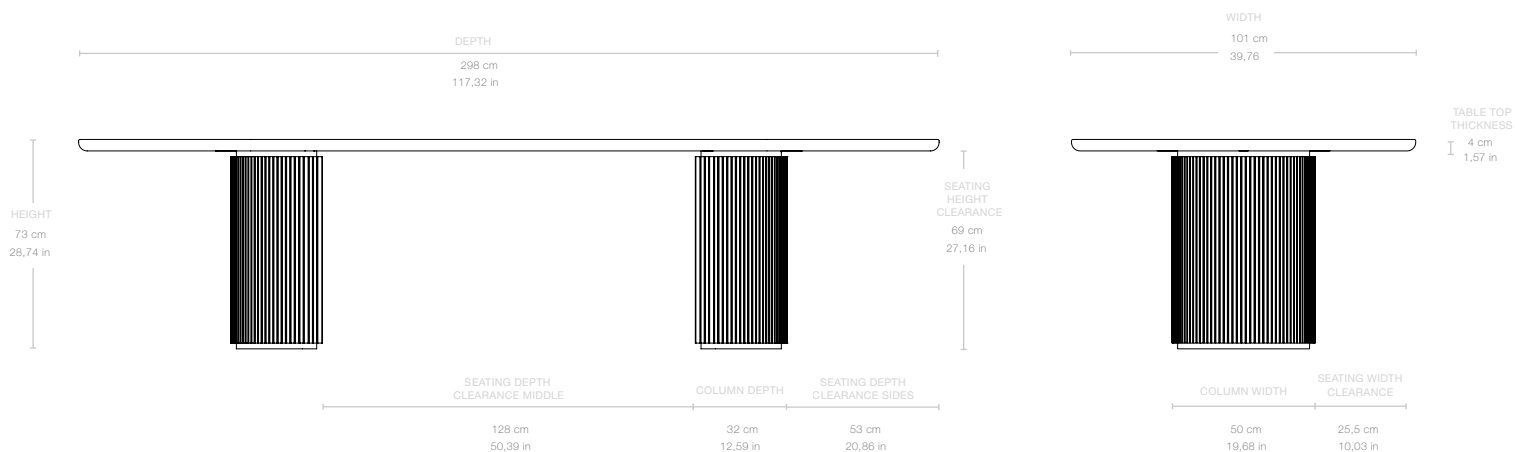

HEIGHT	73 cm / 28,74 in
DEPTH	298 cm / 117,32 in
WIDTH	101 cm / 39,76 in
TABLE TOP THICKNESS	4 cm / 1,57 in
COLUMN DEPTH	32 cm / 12,59 in
COLUMN WIDTH	50 cm / 19,68 in
SEATING HEIGHT CLEARANCE	69 cm / 27,16 in
SEATING DEPTH CLEARANCE MIDDLE	128 cm / 50,39 in
SEATING DEPTH CLEARANCE SIDES	53 cm / 20,86 in
SEATING WIDTH CLEARANCE	25,5 cm / 10,3 in

HEIGHT	73 cm / 28,74 in
DEPTH	290 cm / 114,17 in
WIDTH	105 cm / 41,33 in
TABLE TOP THICKNESS	4 cm / 1,57 in
COLUMN DEPTH	32 cm / 12,59 in
COLUMN WIDTH	50 cm / 19,68 in
SEATING HEIGHT CLEARANCE	69 cm / 27,16 in
SEATING DEPTH CLEARANCE MIDDLE	120 cm / 47,24 in
SEATING DEPTH CLEARANCE SIDES	53 cm / 20,86 in
SEATING WIDTH CLEARANCE	27,5 cm / 10,82 in