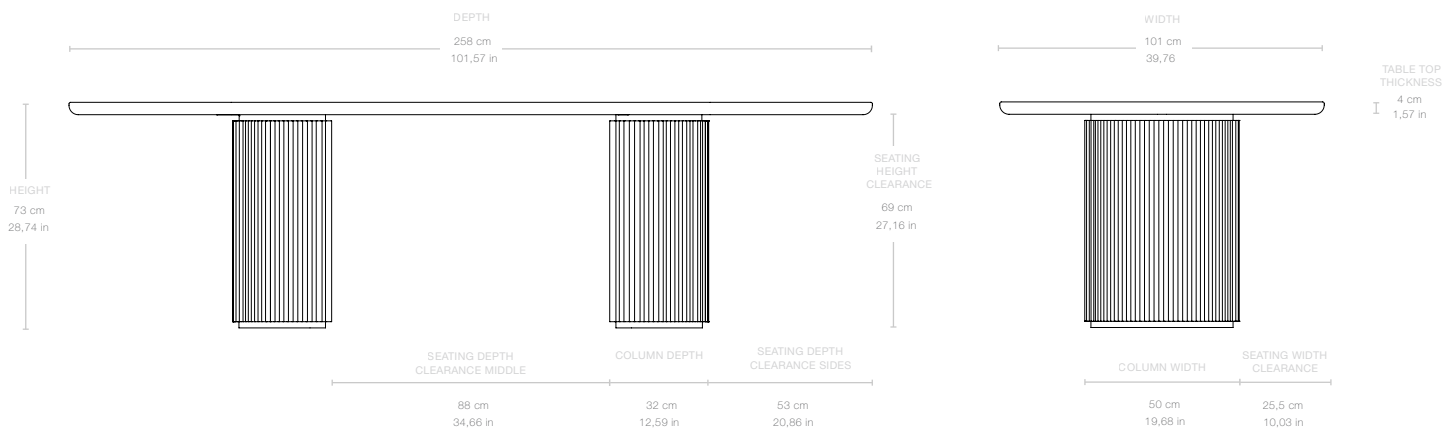

HEIGHT	73 cm / 28,74 in
DEPTH	258 cm / 101,57 in
WIDTH	101 cm / 39,76 in
TABLE TOP THICKNESS	4 cm / 1,57 in
COLUMN DEPTH	32 cm / 12,59 in
COLUMN WIDTH	50 cm / 19,68 in
SEATING HEIGHT CLEARANCE	69 cm / 27,16 in
SEATING DEPTH CLEARANCE MIDDLE	88 cm / 34,66 in
SEATING DEPTH CLEARANCE SIDES	53 cm / 20,86 in
SEATING WIDTH CLEARANCE	25,5 cm / 10,03 in

Weight

TOTAL WEIGHT	133 kg / 293,21 lbs
TABLE TOP WEIGHT	93 kg / 205,02 lbs
COLUMN WEIGHT	40 kg / 88,18 lbs

Number of parcels 2

TABLE TOP

PACKAGING LENGTH	278 cm / 109,44 cm
PACKAGING WIDTH	121 cm / 47,63 cm
PACKAGING HEIGHT	12 cm / 4,72 in
PACKAGING WEIGHT	67 kg / 147,70 lbs
GROSS WEIGHT	160 kg / 352,73 lbs

COLUMN

PACKAGING LENGTH	68 cm / 26,77 in
PACKAGING WIDTH	79 cm / 31,10 in
PACKAGING HEIGHT	68 cm / 26,77 in
PACKAGING WEIGHT	3,2 kg / 7,05 lbs
GROSS WEIGHT	43,2 kg / 95,23 lbs

SUSTAINABILITY Parts can be separated and sorted for recycling.

HEIGHT	73 cm / 28,74 in
DEPTH	290 cm / 114,17 in
WIDTH	105 cm / 41,33 in
TABLE TOP THICKNESS	4 cm / 1,57 in
COLUMN DEPTH	32 cm / 12,59 in
COLUMN WIDTH	50 cm / 19,68 in
SEATING HEIGHT CLEARANCE	69 cm / 27,16 in
SEATING DEPTH CLEARANCE MIDDLE	120 cm / 47,24 in
SEATING DEPTH CLEARANCE SIDES	53 cm / 20,86 in
SEATING WIDTH CLEARANCE	27,5 cm / 10,82 in