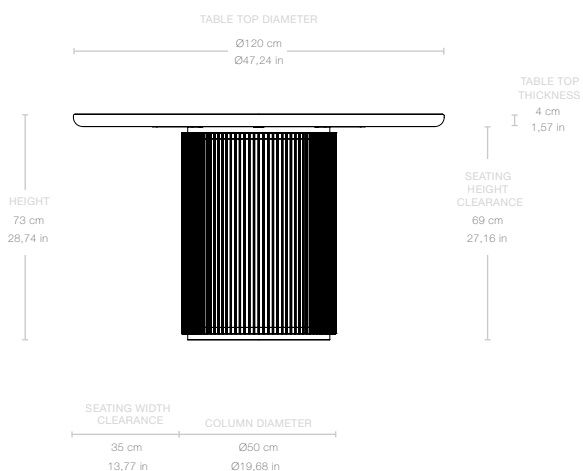

MATERIALS

Solid Oak, Veneer Oak

Dimensions

TABLE TOP DIAMETER $\varnothing 120$ cm / $\varnothing 47,24$ in

HEIGHT 73 cm / 28,74 in

TABLE TOP THICKNESS 4 cm / 1,57 in

COLUMN DIAMETER $\varnothing 50$ cm / $\varnothing 19,68$ in

SEATING HEIGHT CLEARANCE 69 cm / 27,16 in

SEATING WIDTH CLEARANCE 35 cm / 13,77 in

Weight

TOTAL WEIGHT 50 kg / 110,2lbs

TABLE TOP WEIGHT 25 kg / 55,11 lbs

COLUMN WEIGHT 25 kg / 55,11 lbs

Number of parcels 2

TABLE TOP DIAMETER	Ø150 cm / Ø59,05 in
HEIGHT	73 cm / 28,74 in
TABLE TOP THICKNESS	4 cm / 1,57 in
COLUMN DIAMETER	Ø50 cm / Ø19,68 in
SEATING HEIGHT CLEARANCE	69 cm / 27,16 in
SEATING WIDTH CLEARANCE	50 cm / 19,68 in