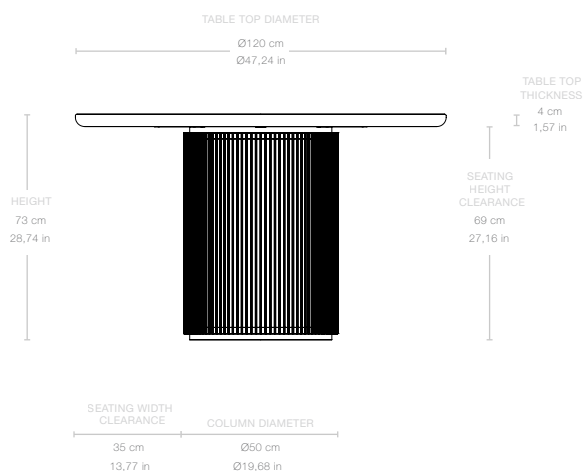

TABLE TOP DIAMETER $\text{\O}120\text{ cm}$ / $\text{\O}47,24\text{ in}$

HEIGHT 73 cm / $28,74\text{ in}$

TABLE TOP THICKNESS 4 cm / $1,57\text{ in}$

COLUMN DIAMETER $\text{\O}50\text{ cm}$ / $\text{\O}19,68\text{ in}$

SEATING HEIGHT CLEARANCE 69 cm / $27,16\text{ in}$

SEATING WIDTH CLEARANCE 35 cm / $13,77\text{ in}$

Weight

TOTAL WEIGHT 149 kg / $328,48\text{ lbs}$

TABLE TOP WEIGHT 124 kg / $273,3\text{ lbs}$

COLUMN WEIGHT 25 kg / $55,11\text{ lbs}$

MATERIALS

Solid Oak, Veneer Oak

Dimensions

TABLE TOP DIAMETER $\varnothing 120$ cm / $\varnothing 47,24$ in

HEIGHT 73 cm / 28,74 in

TABLE TOP THICKNESS 4 cm / 1,57 in

COLUMN DIAMETER $\varnothing 50$ cm / $\varnothing 19,68$ in

TABLE TOP DIAMETER	Ø150 cm / Ø59,05 in
HEIGHT	73 cm / 28,74 in
TABLE TOP THICKNESS	4 cm / 1,57 in
COLUMN DIAMETER	Ø50 cm / Ø19,68 in
SEATING HEIGHT CLEARANCE	69 cm / 27,16 in
SEATING WIDTH CLEARANCE	50 cm / 19,68 in