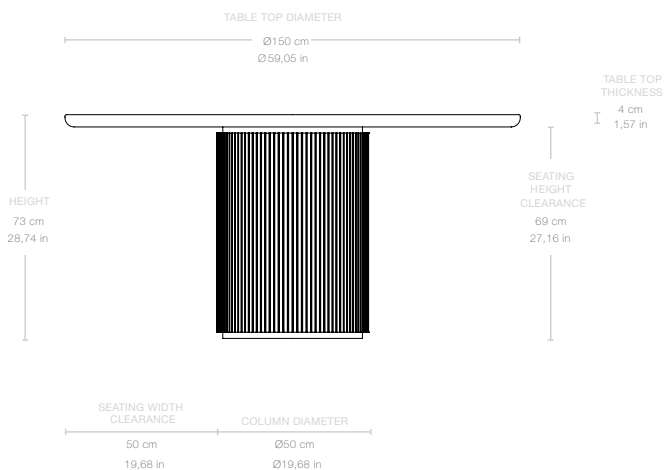

Materials & Finishes

TABLE TOP FINISH

Grey Emperador Marble

STRUCTURE AND LEGS FINISH

Brown/Black Stained Veneer Oak

MATERIALS

Veneer Oak, Marble

Dimensions

TABLE TOP DIAMETER	Ø150 cm / Ø59,05 in
HEIGHT	73 cm / 28,74 in
TABLE TOP THICKNESS	4 cm / 1,57 in
COLUMN DIAMETER	Ø50 cm / Ø19,68 in
SEATING HEIGHT CLEARANCE	69 cm / 27,16 in
SEATING WIDTH CLEARANCE	50 cm / 19,68 in