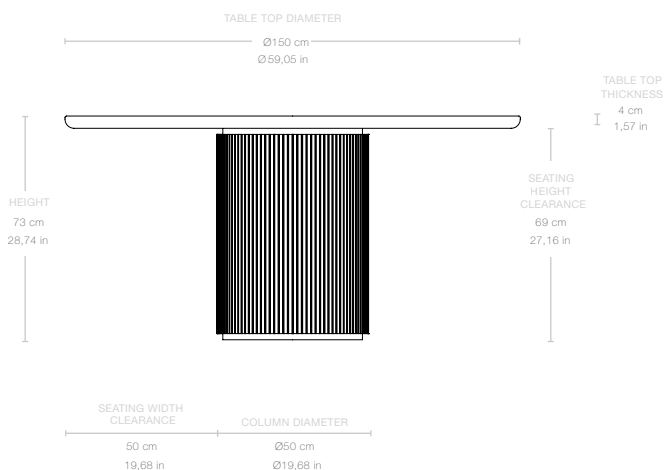

TABLE TOP DIAMETER	Ø150 cm / Ø59,05 in
HEIGHT	73 cm / 28,74 in
TABLE TOP THICKNESS	4 cm / 1,57 in
COLUMN DIAMETER	Ø50 cm / Ø19,68 in
SEATING HEIGHT CLEARANCE	69 cm / 27,16 in
SEATING WIDTH CLEARANCE	50 cm / 19,68 in

MATERIALS

Solid Oak, Veneer Oak

Dimensions

TABLE TOP DIAMETER Ø150 cm / Ø59,05 in

HEIGHT 73 cm / 28,74 in

TABLE TOP THICKNESS 4 cm / 1,57 in

COLUMN DIAMETER Ø50 cm / Ø19,68 in

SEATING HEIGHT CLEARANCE 69 cm / 27,16 in

SEATING WIDTH CLEARANCE 50 cm / 19,68 in

Weight

TOTAL WEIGHT 55 kg / 21,65 lbs

TABLE TOP WEIGHT 30 kg / 66,13 lbs

COLUMN WEIGHT 25 kg / 55,11 lbs

Number of parcels 2

TABLE TOP

PACKAGING LENGTH 150 cm / 59,05 cm