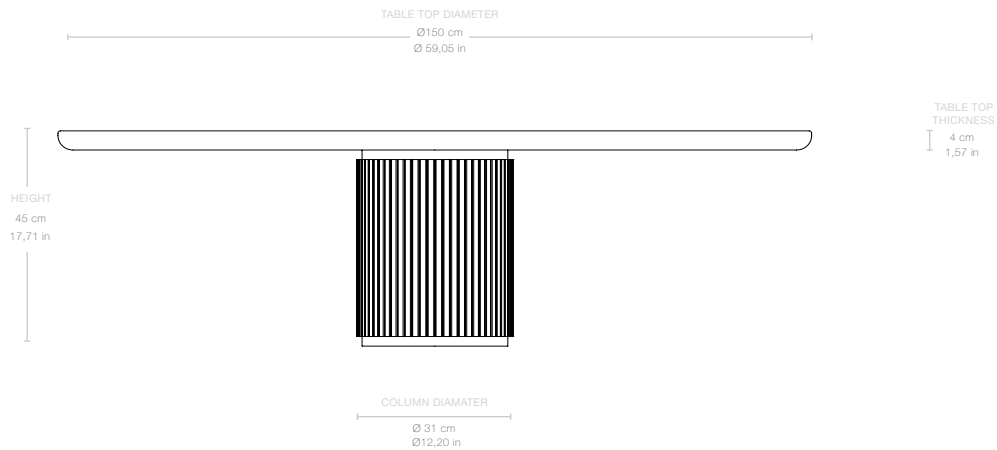

Materials & Finishes

TABLE TOP FINISH

Grey Emperador Marble

STRUCTURE AND LEGS FINISH

Brown/Black Stained Veneer Oak

MATERIALS

Veneer Oak, Marble

Dimensions

TABLE TOP DIAMETER Ø150 cm / Ø59,05 in

HEIGHT 45 cm / 17,71 in

COLUMN DIAMETER Ø31 cm / Ø12,20 in

TABLE TOP THICKNESS 4 cm / 1,57 in

Weight

TOTAL WEIGHT 219 kg / 482,81 lbs

TABLE TOP WEIGHT 194 kg / 427,69 lbs