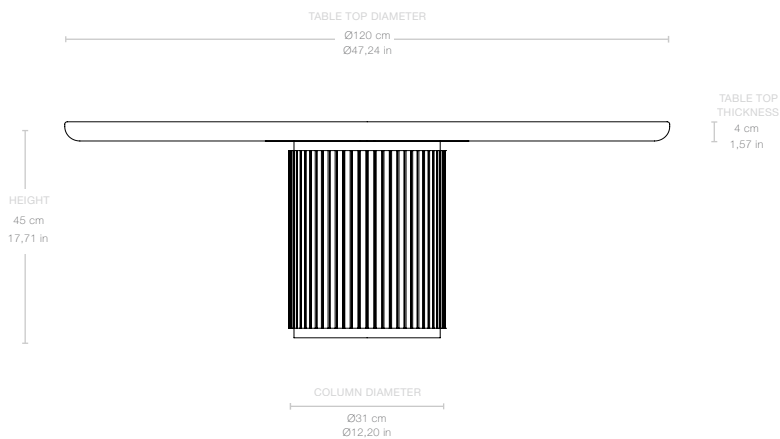

TABLE TOP DIAMETER	Ø120 cm / Ø47,24 in
HEIGHT	45 cm / 17,71 in
COLUMN DIAMETER	Ø31 cm / Ø12,20 in
TABLE TOP THICKNESS	4 cm / 1,57 in

Weight

TOTAL WEIGHT	149 kg / 328,48 lbs
TABLE TOP WEIGHT	124 kg / 273,37 lbs
COLUMN WEIGHT	25 kg / 55,11 lbs

MATERIALS

Solid Oak, Veneer Oak

Dimensions

TABLE TOP DIAMETER Ø120 cm / Ø47,24 in

HEIGHT 45 cm / 17,71 in

COLUMN DIAMETER Ø31 cm / Ø12,20 in

TABLE TOP THICKNESS 4 cm / 1,57 in

Weight

TOTAL WEIGHT 50 kg / 110,23 lbs

TABLE TOP WEIGHT 25 kg / 273,37 lbs

COLUMN WEIGHT 25 kg / 55,11 lbs

Number of parcels 2

TABLE TOP

PACKAGING LENGTH	140 cm / 55,11 in
PACKAGING WIDTH	140 cm / 55,11 in
PACKAGING HEIGHT	12 cm / 4,72 in
PACKAGING WEIGHT	30 kg / 66,13 lbs
GROSS WEIGHT	55 kg / 121,25 lbs

TABLE TOP DIAMETER Ø150 cm / Ø59,05 in

HEIGHT 45 cm / 17,71 in

COLUMN DIAMETER Ø31 cm / Ø12,20 in

TABLE TOP THICKNESS 4 cm / 1,57 in

Weight

TOTAL WEIGHT 219 kg / 482,81 lbs

TABLE TOP WEIGHT 194 kg / 427,69 lbs