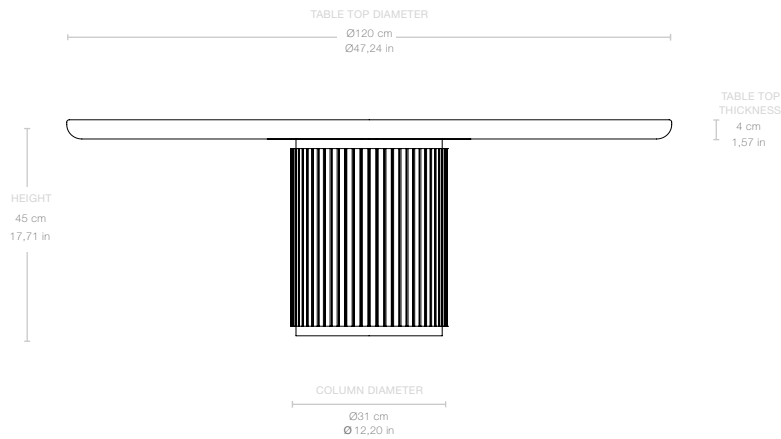

TABLE TOP DIAMETER	Ø60 cm / Ø23,62 in
HEIGHT	45 cm / 17,71 in
COLUMN DIAMETER	Ø31 cm / Ø12,20 in
TABLE TOP THICKNESS	4 cm / 1,57 in

Weight

TOTAL WEIGHT	39 kg / 85,98 lbs
TABLE TOP WEIGHT	33 kg / 72,75 lbs
COLUMN WEIGHT	6 kg / 13,22 lbs

Materials & Finishes

TABLE TOP FINISH

Grey Emperador Marble

STRUCTURE AND LEGS FINISH

Brown/Black Stained Veneer Oak

MATERIALS

Veneer Oak. Marble

Dimensions

TABLE TOP DIAMETER	Ø120 cm / Ø47,24 in
HEIGHT	45 cm / 17,71 in
COLUMN DIAMETER	Ø31 cm / Ø12,20 in
TABLE TOP THICKNESS	4 cm / 1,57 in

Weight

TOTAL WEIGHT	149 kg / 328,48 lbs
TABLE TOP WEIGHT	124 kg / 273,37 lbs
COLUMN WEIGHT	25 kg / 55,11 lbs

MATERIALS

Solid Oak, Veneer Oak

Dimensions

TABLE TOP DIAMETER Ø120 cm / Ø47,24 in

HEIGHT 45 cm / 17,71 in

COLUMN DIAMETER Ø31 cm / Ø12,20 in

TABLE TOP THICKNESS 4 cm / 1,57 in

Weight