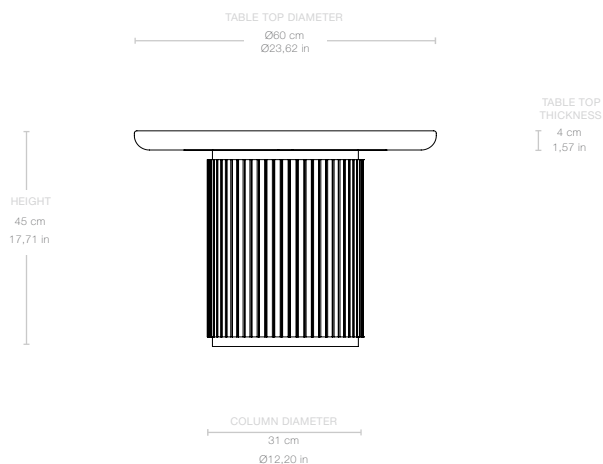

TABLE TOP DIAMETER	Ø60 cm / Ø23,62 in
HEIGHT	45 cm / 17,71 in
COLUMN DIAMETER	Ø31 cm / Ø12,20 in
TABLE TOP THICKNESS	4 cm / 1,57 in

Weight

TOTAL WEIGHT	39 kg / 85,98 lbs
TABLE TOP WEIGHT	33 kg / 72,75 lbs
COLUMN WEIGHT	6 kg / 13,22 lbs

Number of parcels 2

TABLE TOP

PACKAGING LENGTH 70 cm / 27,55 in
PACKAGING WIDTH 70 cm / 27,55 in
PACKAGING HEIGHT 95 cm / 37,40 in
PACKAGING WEIGHT 16 kg / 35,27 lbs
GROSS WEIGHT 49 kg / 108,02 lbs

COLUMN

TABLE TOP DIAMETER	Ø120 cm / Ø47,24 in
HEIGHT	45 cm / 17,71 in
COLUMN DIAMETER	Ø31 cm / Ø12,20 in
TABLE TOP THICKNESS	4 cm / 1,57 in

Weight

TOTAL WEIGHT	149 kg / 328,48 lbs
TABLE TOP WEIGHT	124 kg / 273,37 lbs
COLUMN WEIGHT	25 kg / 55,11 lbs

MATERIALS

Solid Oak, Veneer Oak

Dimensions

TABLE TOP DIAMETER Ø120 cm / Ø47,24 in

HEIGHT 45 cm / 17,71 in

COLUMN DIAMETER Ø31 cm / Ø12,20 in

TABLE TOP THICKNESS 4 cm / 1,57 in

Weight