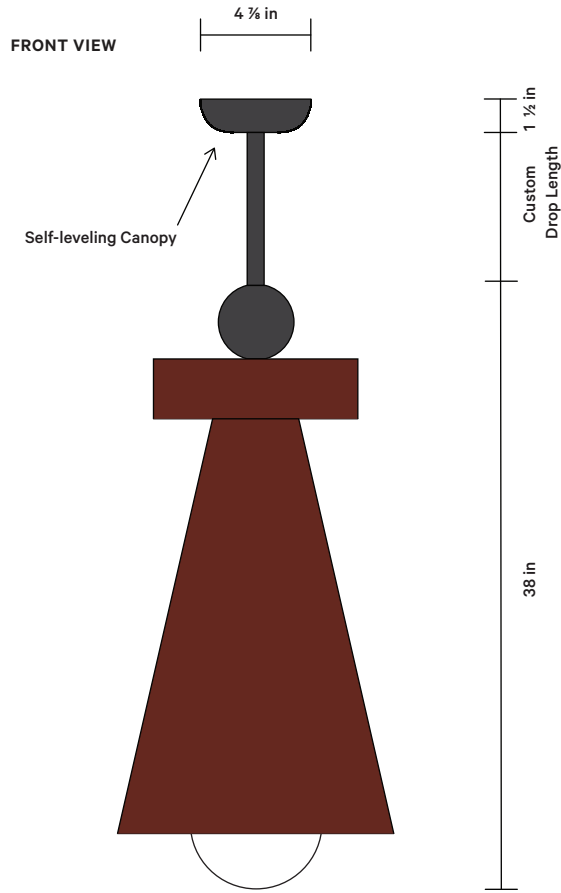

Paloma Pendant, Large