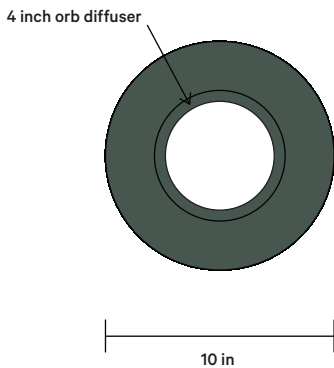

BOTTOM VIEW

A collection of lights that blend beauty with utility, Terra combines Danny Kaplan Studio's signature hand-thrown ceramics in rich, tactile glazes with In Common With's clean lines and minimalist design sensibility.

DETAILS

Materials	Ceramic, Glass, Brass
Bulbs Included	G9 / 110 V / 5.0 W / 600 lm / 2700 K Dimmable
Lead Time	12 Weeks
Max Wattage	10 W
Product Weight	8 Pounds
Certifications	

BASE FINISH OPTIONS

● Stone ● Anthracite ● Ivy ● Chestnut ● Lapis ● Terrasig

BRASS FINISH OPTIONS

● Brushed Brass ● Patina Brass ● Blackened Brass

NOTES

1. This fixture is handmade, and may exhibit variability within the same piece. We do our best to maintain a consistent product, but honor the handmade craftsmanship.
2. Hung from a self-leveling brass canopy.
3. Custom drop length to be specified by customer. 3 ft length included in price.
4. Maximum drop length is 7 ft.
5. Dimensions may vary within one inch.
6. This fixture can be customized for installation on a sloped ceiling. Please contact sales@incommonwith.com for more information.

Last updated on July 8, 2022