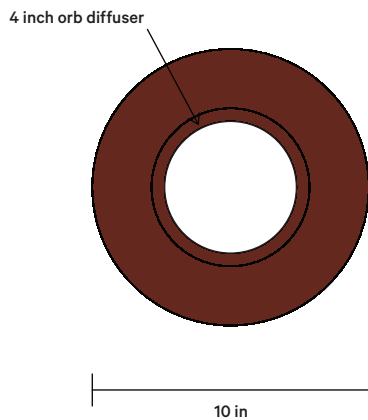

BOTTOM VIEW

A collection of lights that blend beauty with utility, Terra combines Danny Kaplan Studio's signature hand-thrown ceramics in rich, tactile glazes with In Common With's clean lines and minimalist design sensibility.

DETAILS

Materials	Ceramic, Glass, Brass
Bulbs Included	G9 / 110 V / 5.0 W / 600 lm / 2700 K Dimmable
Lead Time	12 Weeks
Max Wattage	10 W
Product Weight	8 Pounds
Certifications	

BASE FINISH OPTIONS

● Stone ● Anthracite ● Ivy ● Chestnut ● Lapis ● Terrasig

BRASS FINISH OPTIONS

● Brushed Brass ● Patina Brass ● Blackened Brass

NOTES

1. This fixture is handmade, and may exhibit variability within the same piece. We do our best to maintain a consistent product, but honor the handmade craftsmanship.
2. Hung from a self-leveling brass canopy.
3. Custom drop length to be specified by customer. 3 ft length included in price.
4. Maximum drop length is 7 ft.
5. Dimensions may vary within one inch.
6. This fixture can be customized for installation on a sloped ceiling. Please contact sales@incommonwith.com for more information.

Last updated on July 8, 2022