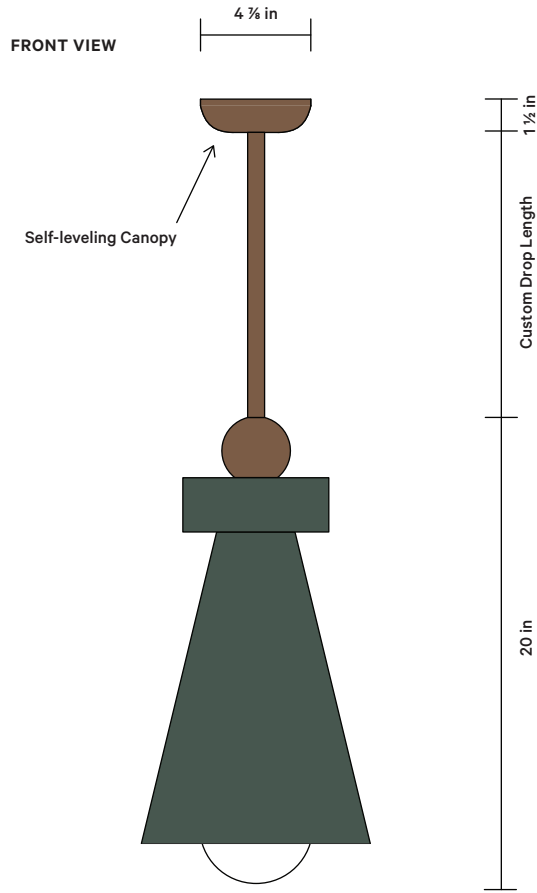

# Paloma Pendant, Small

## DETAILS

Materials	Ceramic, Glass, Brass
Bulbs Included	G9 / 110 V / 5.0 W / 600 lm / 2700 K Dimmable
Lead Time	12 Weeks
Max Wattage	10 W
Product Weight	8 Pounds
Certifications	

## NOTES

1. This fixture is handmade, and may exhibit variability within the same piece. We do our best to maintain a consistent product, but honor the handmade craftsmanship.
2. Hung from a self-leveling brass canopy.
3. Custom drop length to be specified by customer. 3 ft length included in price.
4. Maximum drop length is 7 ft.
5. Dimensions may vary within one inch.
6. This fixture can be customized for installation on a sloped ceiling. Please contact [sales@incommonwith.com](mailto:sales@incommonwith.com) for more information.