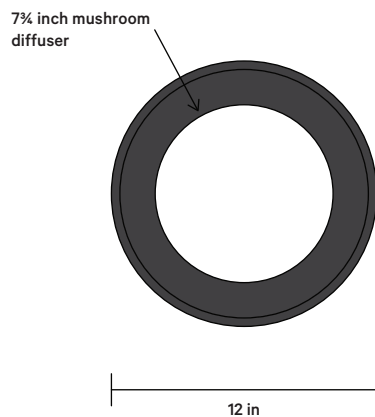

BOTTOM VIEW

A collection of lights that blend beauty with utility, Terra combines Danny Kaplan Studio's signature hand-thrown ceramics in rich, tactile glazes with In Common With's clean lines and minimalist design sensibility.

DETAILS

Materials	Ceramic, Glass
Bulbs Included	G9 / 110 V / 6.0 W / 600 lm / 2700 K Dimmable
Lead Time	12 Weeks
Max Wattage	10 W
Product Weight	8 Pounds

Certifications

BASE FINISH OPTIONS

● Stone ● Anthracite ● Ivy ● Chestnut ● Lapis ● Terrasig

NOTES

1. This fixture is handmade, and may exhibit variability within the same piece. We do our best to maintain a consistent product, but honor the handmade craftsmanship.
2. Dimensions may vary within an inch.
3. Can be wall or ceiling mounted.

Last updated on July 8, 2022