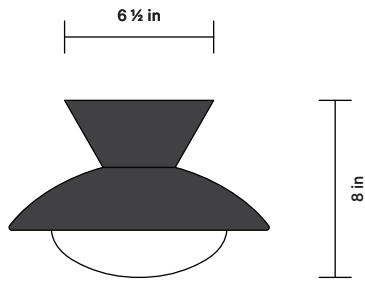

## SIDE VIEW

## DETAILS

Materials	Ceramic, Glass
Bulbs Included	G9 / 110 V / 6.0 W / 600 lm / 2700 K Dimmable
Lead Time	12 Weeks
Max Wattage	10 W
Product Weight	8 Pounds