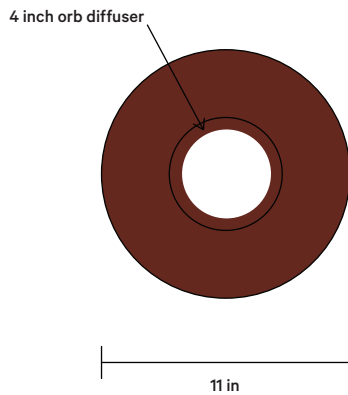

FRONT VIEW

A collection of lights that blend beauty with utility, Terra combines Danny Kaplan Studio's signature hand-thrown ceramics in rich, tactile glazes with In Common With's clean lines and minimalist design sensibility.

DETAILS

Materials	Ceramic, Glass
Bulbs Included	G9 / 110 V / 4.5 W / 500 lm / 2700 K Dimmable
Lead Time	12 Weeks
Max Wattage	10 W
Product Weight	8 Pounds

Certifications

BASE FINISH OPTIONS

● Stone ● Anthracite ● Ivy ● Chestnut ● Lapis ● Terrasig

NOTES

1. This fixture is handmade, and may exhibit variability within the same piece. We do our best to maintain a consistent product, but honor the handmade craftsmanship.
2. Dimensions may vary within an inch.
3. Can be wall or ceiling mounted.

Last updated on July 8, 2022