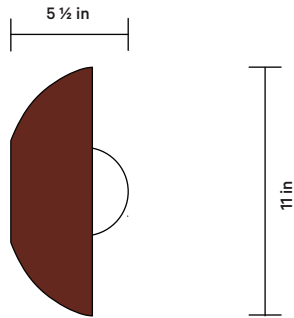

Augustus Surface Mount

SIDE VIEW