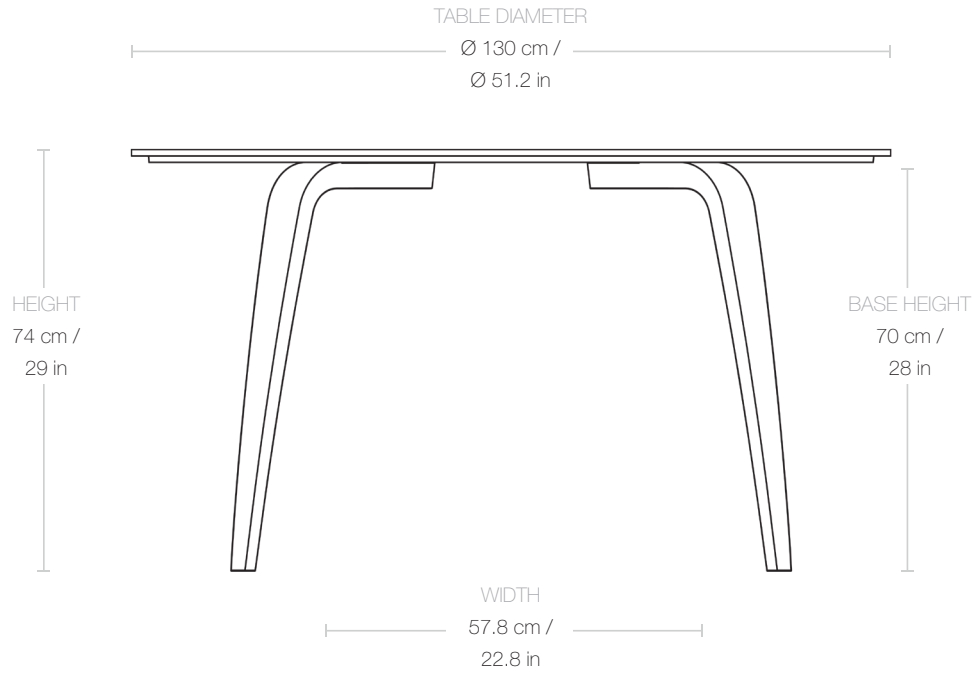

Dimensions

TABLE DIAMETER	Ø 130 cm / 51.2 in
HEIGHT	74 cm / 29 in
SEATING HEIGHT CLEARANCE	70 cm / 28 in
SEATING WIDTH CLEARANCE	57.8 cm / 22.8 in
TABLE TOP THICKNESS	2 cm / 0.80 in

Weight

TOTAL WEIGHT	87,56 kg / 193,03 lbs
LEGS WEIGHT	6,56 kg / 14,5 lbs
TABLE TOP WEIGHT	73 kg / 161 lbs
SUPPORT PLATE WEIGHT	8 kg / 17.6 lbs

Packaging

NUMBER OF PARCELS	1
PACKAGING LENGTH	142 cm / 56 in
PACKAGING WIDTH	72 cm / 28.3 in
PACKAGING HEIGHT	157 cm / 62 in
PACKAGING WEIGHT	57,65 kg / 127,09 lbs
GROSS WEIGHT	145,21 kg / 320,13 lbs

Test & Certifications