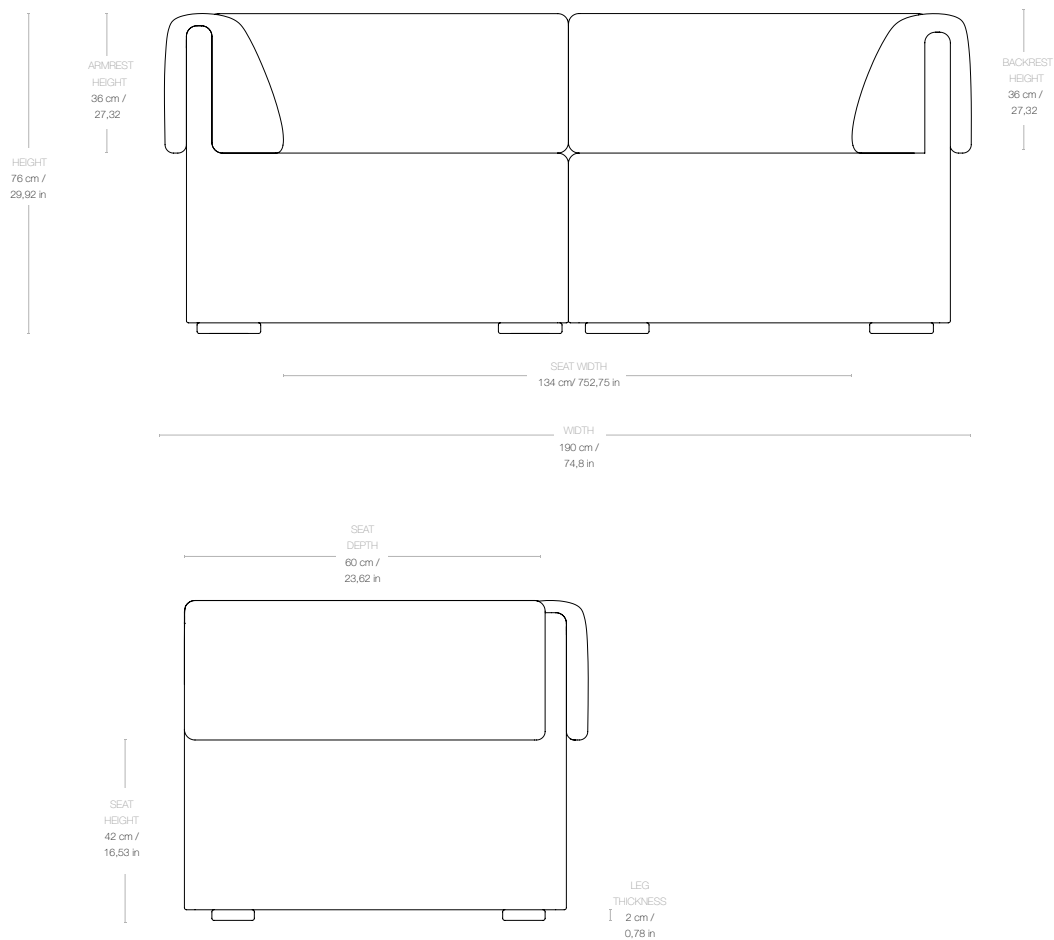

Materials & Finishes

MATERIALS

Solid pine wood, particle board, plywood (inside structure) Nozag springs (seat)
Foam particles, duck feathers, wadding (padding)

Dimensions

WIDTH	90 cm / 35,4 in
DEPTH	180 cm / 70,9 in
HEIGHT	76 cm / 29,9 in
SEAT WIDTH	90 cm / 35,4 in
SEAT DEPTH	60 cm / 23,6 in
SEAT HEIGHT	42 cm / 16,53 in
BACKREST HEIGHT	36 cm / 14,2 in
BASE THICKNESS	2 cm / 0,78 in

Materials & Finishes

MATERIALS

Solid pine wood, particle board, plywood (inside structure) Nozag springs (seat)
Foam particles, duck feathers, wadding (padding)

Dimensions

WIDTH	280 cm / 110,23 in
DEPTH	280 cm / 110,23 in
HEIGHT	76 cm / 29,92 in
SEAT WIDTH	229 cm / 90,15 in
SEAT DEPTH	229 cm / 90,15 in
SEAT HEIGHT	42 cm / 16,53 in
BASE THICKNESS	2 cm / 0,78 in

Wonder Sofa - Fully Upholstered, 2-seater with armrests, 190x95

Designed by Space Copenhagen - 2019

ITEM NUMBER

13113

DESCRIPTION

Wonder builds on the virtues of 70s lounge furniture - informal, generous, playful, bringing it into the present with an elegantly minimal and sleek frame. The Wonder Sofa celebrates comfort and ease with its softly folded cushion over the backrest - relaxed and neat at the same time. With a choice of textiles and seam detailing to the backrest cushion, Wonder can be customized to fit both formal and more playful spaces and settings.

Materials & Finishes

MATERIALS

Solid pine wood, particle board, plywood (inside structure) Nozag springs (seat)
Foam particles, duck feathers, wadding (padding)

Dimensions

WIDTH	190 cm / 74,80 in
DEPTH	95 cm / 37,40 in
HEIGHT	76 cm / 29,92 in
SEAT WIDTH	134 cm / 52,75 in
SEAT DEPTH	60 cm / 23,62 in
SEAT HEIGHT	42 cm / 16,53 in
BACKREST HEIGHT	36 cm / 17,32 in
ARMREST HEIGHT	36 cm / 17,32 in
BASE THICKNESS	2 cm / 0,78 in