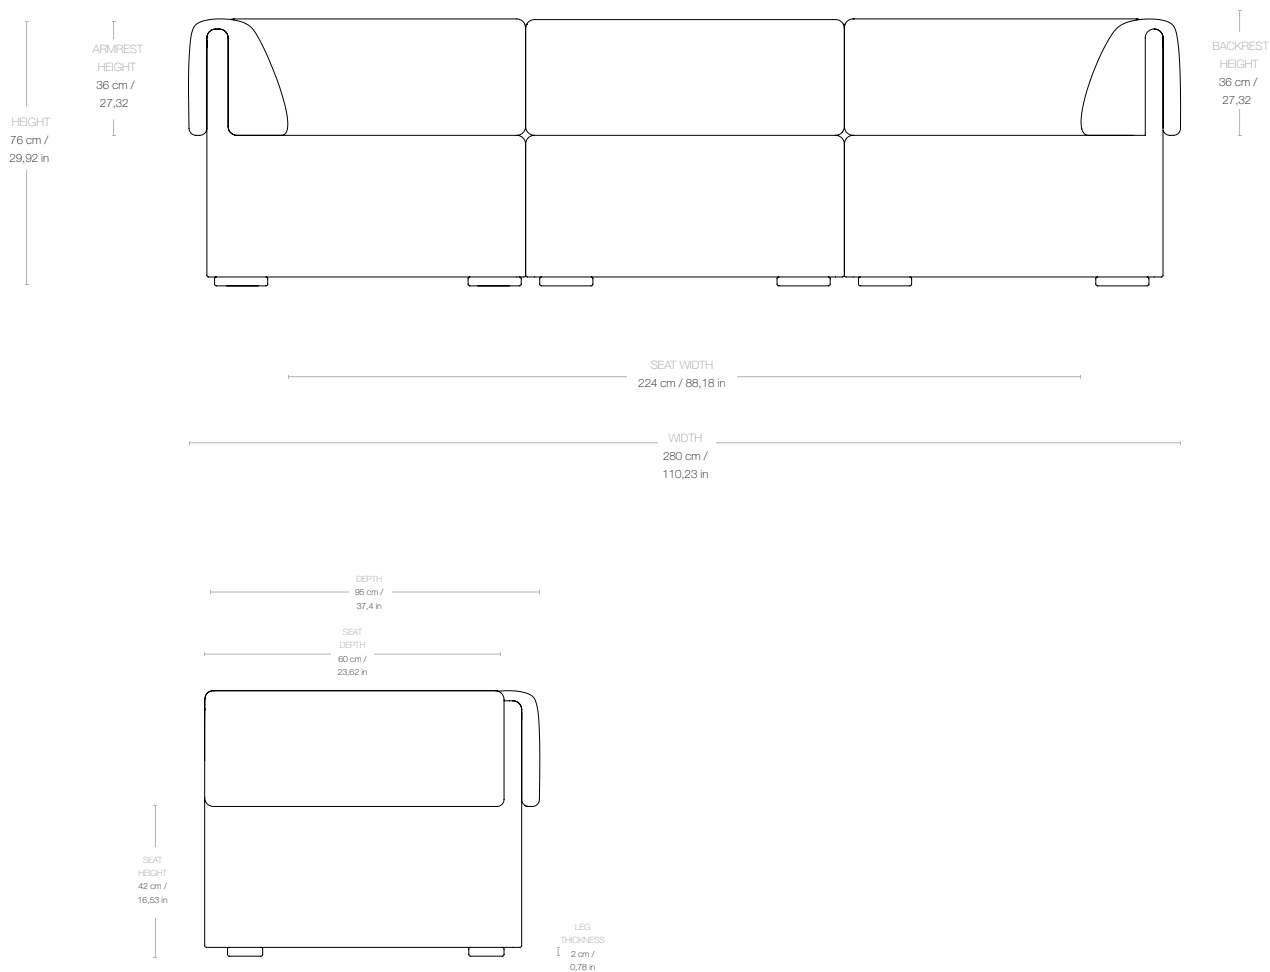

Materials & Finishes

MATERIALS

Solid pine wood, particle board, plywood (inside structure) Nozag springs (seat)
Foam particles, duck feathers, wadding (padding)

Dimensions

WIDTH	270 cm / 106,29 in
DEPTH	95 cm / 37,40 in
HEIGHT	76 cm / 29,92 in
SEAT WIDTH	270 cm / 106,29 in
SEAT DEPTH	60 cm / 23,62 in
SEAT HEIGHT	42 cm / 16,53 in
BACKREST HEIGHT	36 cm / 17,32 in
BASE THICKNESS	2 cm / 0,78 in

Materials & Finishes

MATERIALS

Solid pine wood, particle board, plywood (inside structure) Nozag springs (seat)
Foam particles, duck feathers, wadding (padding)

Dimensions

WIDTH	280 cm / 110,23 in
DEPTH	95 cm / 37,40 in
HEIGHT	76 cm / 29,92 in
SEAT WIDTH	224 cm / 88,18 in
SEAT DEPTH	60 cm / 23,62 in
SEAT HEIGHT	42cm / 16,53 in
BACKREST HEIGHT	36 cm / 17,32 in
ARMREST HEIGHT	36 cm / 17,32 in
BASE THICKNESS	2 cm / 0,78 in

Materials & Finishes

MATERIALS

Solid pine wood, particle board, plywood (inside structure) Nozag springs (seat)
Foam particles, duck feathers, wadding (padding)

Dimensions

WIDTH	95 cm / 37,40 in
DEPTH	95 cm / 37,40 in
HEIGHT	76 cm / 29,92 in
SEAT WIDTH	60 cm / 23,62 in
SEAT DEPTH	60 cm / 23,62 in
SEAT HEIGHT	42 cm / 16,53 in
BACKREST HEIGHT	36 cm / 17,32 in
ARMREST HEIGHT	36 cm / 17,32 in
BASE THICKNESS	2 cm / 0,78 in

Materials & Finishes

MATERIALS

Solid pine wood, particle board, plywood (inside structure) Nozag springs (seat)
Foam particles, duck feathers, wadding (padding)

Dimensions

WIDTH	280 cm / 110,23 in
DEPTH	185 cm / 72,83 in
HEIGHT	76 cm / 29,92 in
SEAT WIDTH	224 cm / 88,18 in
SEAT DEPTH	150 cm / 59,05 in
SEAT HEIGHT	40 cm / 15,7 in
BACKREST HEIGHT	36 cm / 17,32 in
BASE THICKNESS	2 cm / 0,78 in