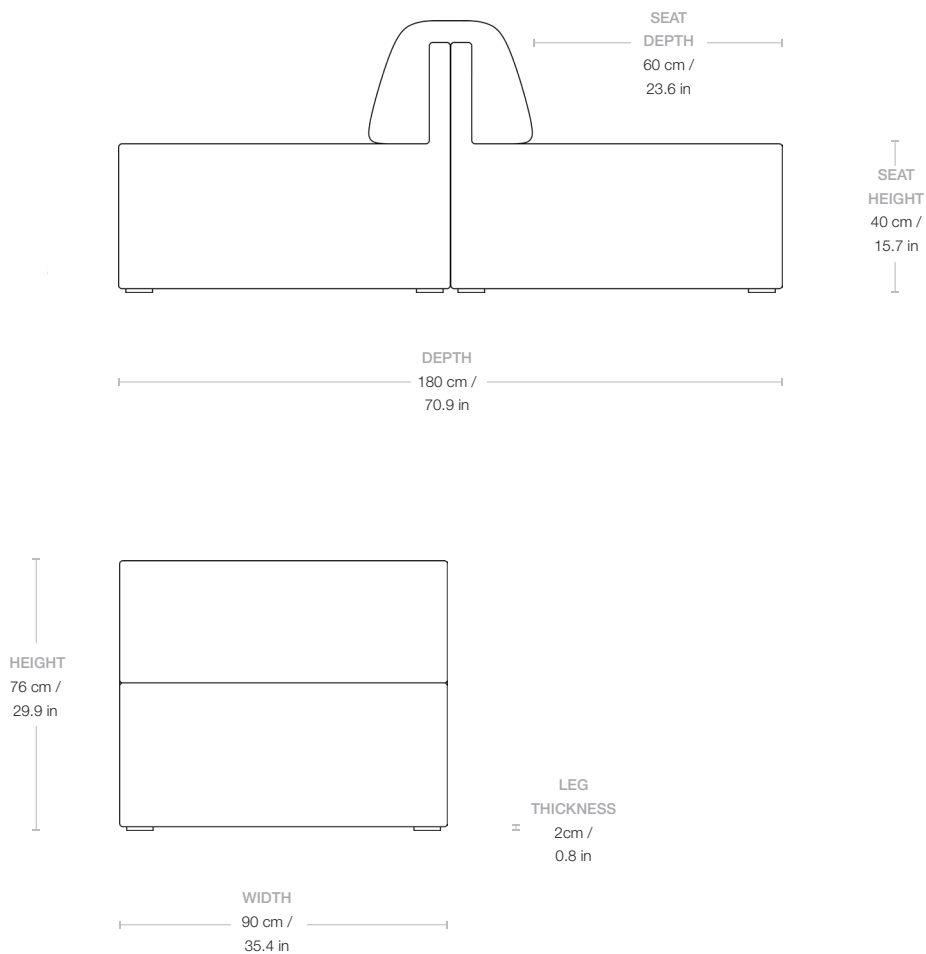


Wonder Back to back - Fully Upholstered, Mid section, 90x180

Designed by Space Copenhagen - 2019

ITEM NUMBER

22467

DESCRIPTION

A new take on the classic modular sofa, Wonder builds on the virtues of 70s lounge furniture - informal, generous, playful, bringing it into the present with an elegantly minimal and sleek frame. The Wonder Sofa celebrates comfort and ease with its softly folded cushion over the backrest - relaxed and neat at the same time. With a choice of textiles and seam detailing to the backrest cushion, Wonder can be customized to fit both formal and more playful spaces and settings.

Materials & Finishes

MATERIALS

Solid pine wood, particle board, plywood (inside structure) Nozag springs (seat)
Foam particles, duck feathers, wadding (padding)

Dimensions

WIDTH	90 cm / 35,4 in
DEPTH	180 cm / 70,9 in
HEIGHT	76 cm / 29,9 in
SEAT WIDTH	90 cm / 35,4 in
SEAT DEPTH	60 cm / 23,6 in
SEAT HEIGHT	42 cm / 16,53 in
BACKREST HEIGHT	36 cm / 14,2 in
BASE THICKNESS	2 cm / 0,78 in

Materials & Finishes

MATERIALS

Solid pine wood, particle board, plywood (inside structure) Nozag springs (seat)
Foam particles, duck feathers, wadding (padding)

Dimensions

WIDTH	280 cm / 110,23 in
DEPTH	280 cm / 110,23 in
HEIGHT	76 cm / 29,92 in
SEAT WIDTH	229 cm / 90,15 in
SEAT DEPTH	229 cm / 90,15 in
SEAT HEIGHT	42 cm / 16,53 in
BASE THICKNESS	2 cm / 0,78 in

Materials & Finishes

MATERIALS

Solid pine wood, particle board, plywood (inside structure) Nozag springs (seat)
Foam particles, duck feathers, wadding (padding)

Dimensions

WIDTH	190 cm / 74,80 in
DEPTH	95 cm / 37,40 in
HEIGHT	76 cm / 29,92 in
SEAT WIDTH	134 cm / 52,75 in
SEAT DEPTH	60 cm / 23,62 in
SEAT HEIGHT	42 cm / 16,53 in
BACKREST HEIGHT	36 cm / 17,32 in
ARMREST HEIGHT	36 cm / 17,32 in
BASE THICKNESS	2 cm / 0,78 in