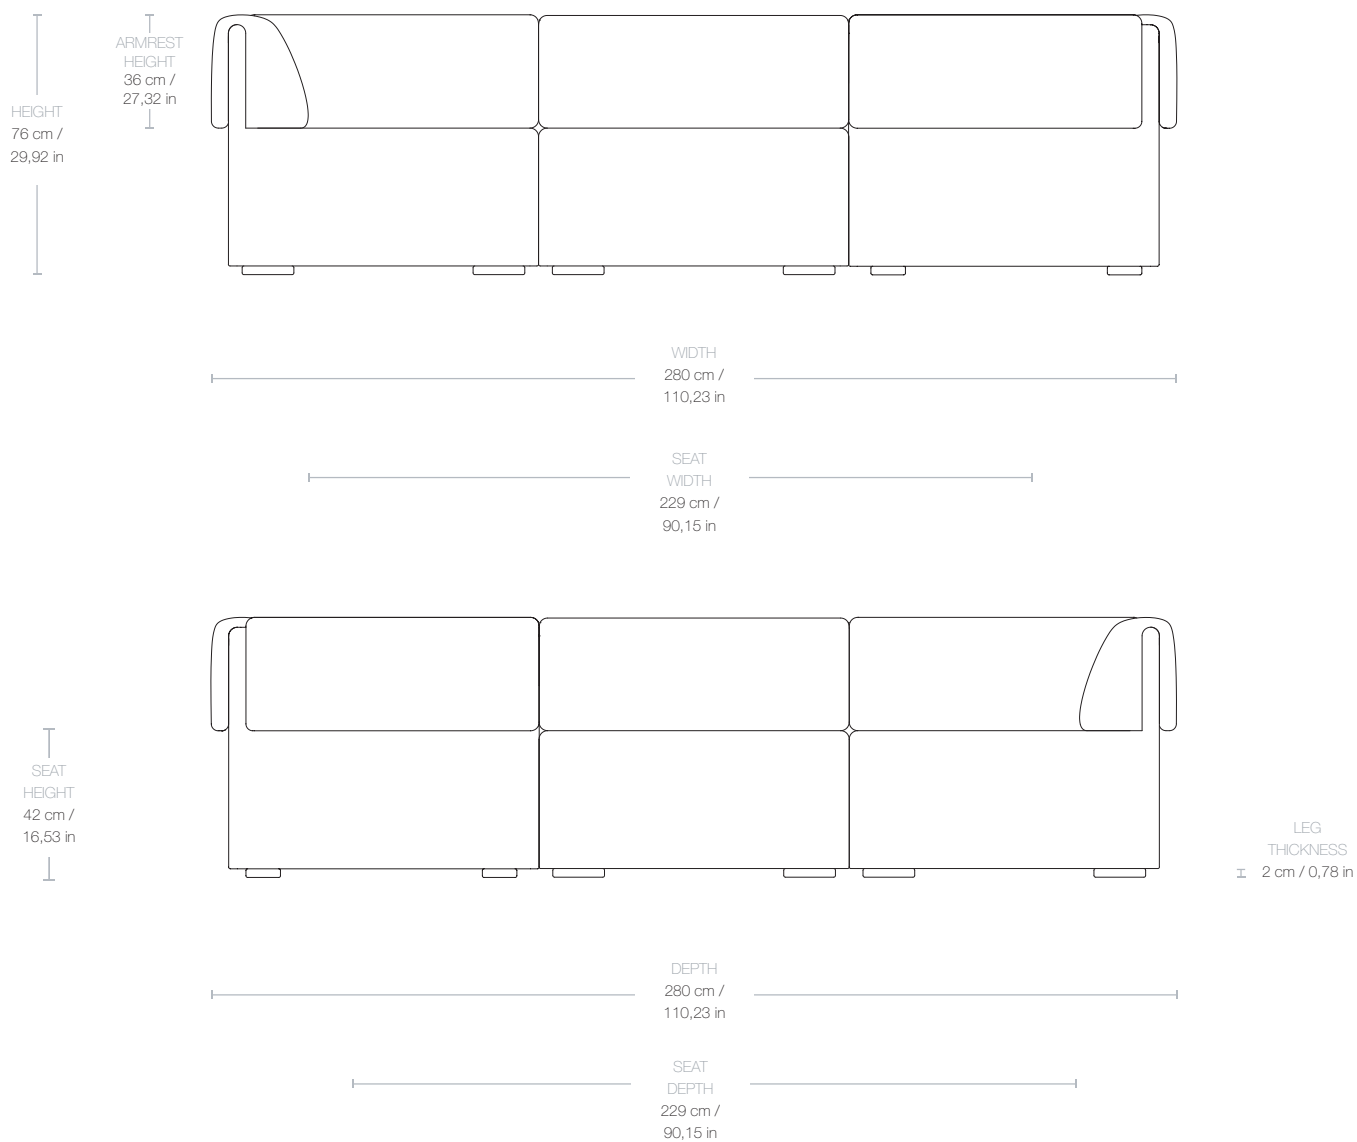

Materials & Finishes

MATERIALS

Solid pine wood, particle board, plywood (inside structure) Nozag springs (seat)
Foam particles, duck feathers, wadding (padding)

Dimensions

WIDTH	90 cm / 35,4 in
DEPTH	180 cm / 70,9 in
HEIGHT	76 cm / 29,9 in
SEAT WIDTH	90 cm / 35,4 in
SEAT DEPTH	60 cm / 23,6 in
SEAT HEIGHT	42 cm / 16,53 in
BACKREST HEIGHT	36 cm / 14,2 in
BASE THICKNESS	2 cm / 0,78 in

Packaging

NUMBER OF PARCELS 2

PACKAGING LENGTH 194 cm / 76,37 in

PACKAGING WIDTH 97 cm / 38,2 in

PACKAGING HEIGHT 70 cm / 27,6 in

PACKAGING WEIGHT P. PARCEL 20 kg / 44,09 lbs

GROSS WEIGHT 77.5 kg / 170,9 lbs

Materials & Finishes

MATERIALS

Solid pine wood, particle board, plywood (inside structure) Nozag springs (seat)
Foam particles, duck feathers, wadding (padding)

Dimensions

WIDTH	280 cm / 110,23 in
DEPTH	280 cm / 110,23 in
HEIGHT	76 cm / 29,92 in
SEAT WIDTH	229 cm / 90,15 in
SEAT DEPTH	229 cm / 90,15 in
SEAT HEIGHT	42 cm / 16,53 in
BASE THICKNESS	2 cm / 0,78 in

Materials & Finishes

MATERIALS

Solid pine wood, particle board, plywood (inside structure) Nozag springs (seat)
Foam particles, duck feathers, wadding (padding)

Dimensions

WIDTH	190 cm / 74,80 in
DEPTH	95 cm / 37,40 in
HEIGHT	76 cm / 29,92 in
SEAT WIDTH	134 cm / 52,75 in
SEAT DEPTH	60 cm / 23,62 in
SEAT HEIGHT	42 cm / 16,53 in
BACKREST HEIGHT	36 cm / 17,32 in
ARMREST HEIGHT	36 cm / 17,32 in
BASE THICKNESS	2 cm / 0,78 in