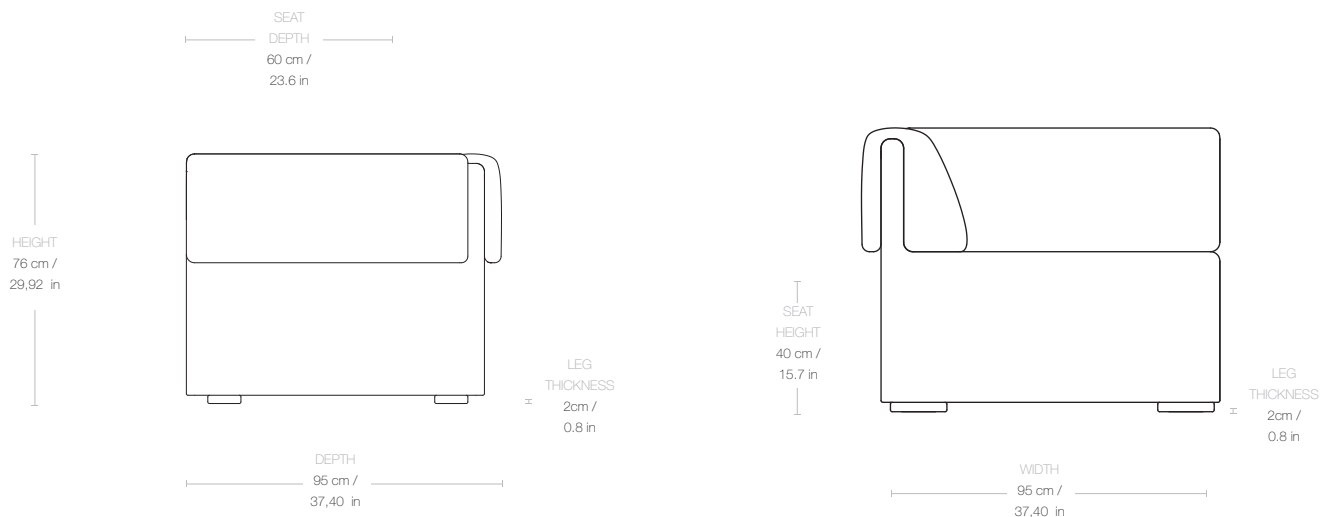

Materials & Finishes

MATERIALS

Solid pine wood, particle board, plywood (inside structure) Nozag springs (seat)
Foam particles, duck feathers, wadding (padding)

Dimensions

WIDTH	280 cm / 110,23 in
DEPTH	95 cm / 37,40 in
HEIGHT	76 cm / 29,92 in
SEAT WIDTH	224 cm / 88,18 in
SEAT DEPTH	60 cm / 23,62 in
SEAT HEIGHT	42cm / 16,53 in
BACKREST HEIGHT	36 cm / 17,32 in
ARMREST HEIGHT	36 cm / 17,32 in
BASE THICKNESS	2 cm / 0,78 in

Materials & Finishes

MATERIALS

Solid pine wood, particle board, plywood (inside structure) Nozag springs (seat)
Foam particles, duck feathers, wadding (padding)

Dimensions

WIDTH	95 cm / 37,40 in
DEPTH	95 cm / 37,40 in
HEIGHT	76 cm / 29,92 in
SEAT WIDTH	60 cm / 23,62 in
SEAT DEPTH	60 cm / 23,62 in
SEAT HEIGHT	42 cm / 16,53 in
BACKREST HEIGHT	36 cm / 17,32 in
ARMREST HEIGHT	36 cm / 17,32 in
BASE THICKNESS	2 cm / 0,78 in

Weight

TOTAL WEIGHT	32,5 kg / 71,65 lbs
--------------	---------------------

Packaging

NUMBER OF PARCELS	2
PACKAGING LENGTH	99 cm / 38,97 in
PACKAGING WIDTH	99 cm / 38,97 in
PACKAGING HEIGHT	72 cm / 28,34 in
PACKAGING WEIGHT	9 kg / 19,84 lbs
GROSS WEIGHT	41,5 kg / 91,49 lbs

Materials & Finishes

MATERIALS

Solid pine wood, particle board, plywood (inside structure) Nozag springs (seat)
Foam particles, duck feathers, wadding (padding)

Dimensions

WIDTH	280 cm / 110,23 in
DEPTH	185 cm / 72,83 in
HEIGHT	76 cm / 29,92 in
SEAT WIDTH	224 cm / 88,18 in
SEAT DEPTH	150 cm / 59,05 in
SEAT HEIGHT	40 cm / 15,7 in
BACKREST HEIGHT	36 cm / 17,32 in
BASE THICKNESS	2 cm / 0,78 in