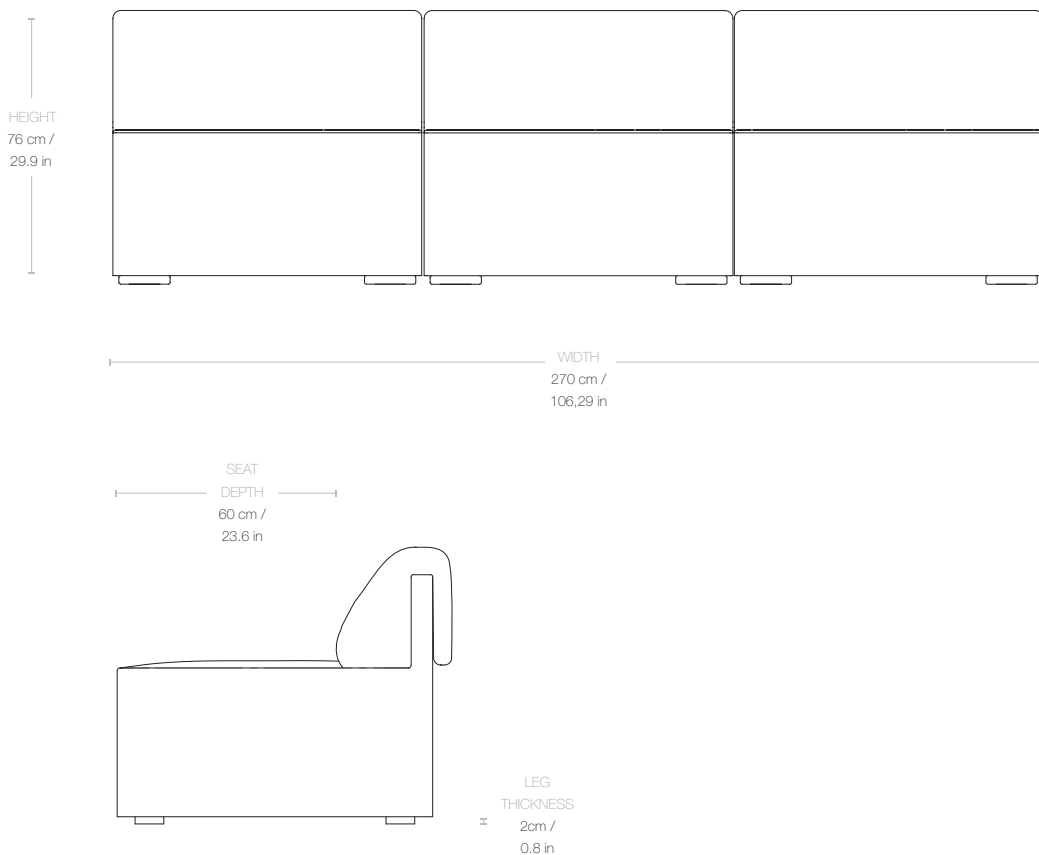

Materials & Finishes

MATERIALS

Solid pine wood, particle board, plywood (inside structure) Nozag springs (seat)
Foam particles, duck feathers, wadding (padding)

Dimensions

WIDTH	190 cm / 74,80 in
DEPTH	95 cm / 37,40 in
HEIGHT	76 cm / 29,92 in
SEAT WIDTH	134 cm / 52,75 in
SEAT DEPTH	60 cm / 23,62 in
SEAT HEIGHT	42 cm / 16,53 in
BACKREST HEIGHT	36 cm / 17,32 in
ARMREST HEIGHT	36 cm / 17,32 in
BASE THICKNESS	2 cm / 0,78 in

Materials & Finishes

MATERIALS

Solid pine wood, particle board, plywood (inside structure) Nozag springs (seat)
Foam particles, duck feathers, wadding (padding)

Dimensions

WIDTH	270 cm / 106,29 in
DEPTH	95 cm / 37,40 in
HEIGHT	76 cm / 29,92 in
SEAT WIDTH	270 cm / 106,29 in
SEAT DEPTH	60 cm / 23,62 in
SEAT HEIGHT	42 cm / 16,53 in
BACKREST HEIGHT	36 cm / 17,32 in
BASE THICKNESS	2 cm / 0,78 in