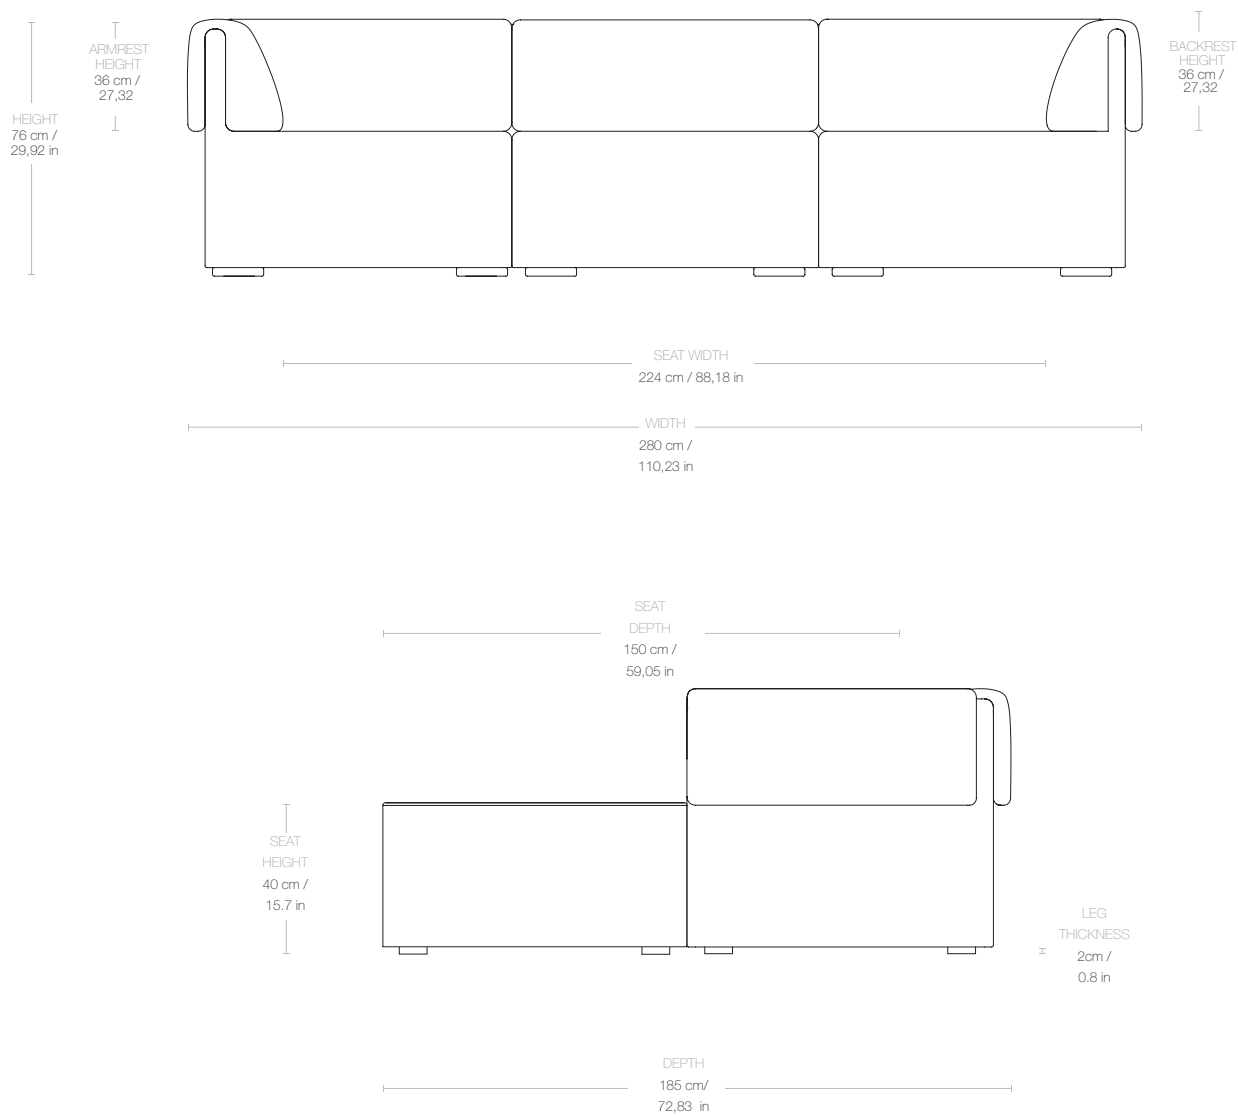

Materials & Finishes

MATERIALS

Solid pine wood, particle board, plywood (inside structure) Nozag springs (seat)
Foam particles, duck feathers, wadding (padding)

Dimensions

WIDTH	280 cm / 110,23 in
DEPTH	95 cm / 37,40 in
HEIGHT	76 cm / 29,92 in
SEAT WIDTH	224 cm / 88,18 in
SEAT DEPTH	60 cm / 23,62 in
SEAT HEIGHT	42cm / 16,53 in
BACKREST HEIGHT	36 cm / 17,32 in
ARMREST HEIGHT	36 cm / 17,32 in
BASE THICKNESS	2 cm / 0,78 in

Materials & Finishes

MATERIALS

Solid pine wood, particle board, plywood (inside structure) Nozag springs (seat)
Foam particles, duck feathers, wadding (padding)

Dimensions

WIDTH	95 cm / 37,40 in
DEPTH	95 cm / 37,40 in
HEIGHT	76 cm / 29,92 in
SEAT WIDTH	60 cm / 23,62 in
SEAT DEPTH	60 cm / 23,62 in
SEAT HEIGHT	42 cm / 16,53 in
BACKREST HEIGHT	36 cm / 17,32 in
ARMREST HEIGHT	36 cm / 17,32 in
BASE THICKNESS	2 cm / 0,78 in

Materials & Finishes

MATERIALS

Solid pine wood, particle board, plywood (inside structure) Nozag springs (seat)
Foam particles, duck feathers, wadding (padding)

Dimensions

WIDTH	280 cm / 110,23 in
DEPTH	185 cm / 72,83 in
HEIGHT	76 cm / 29,92 in
SEAT WIDTH	224 cm / 88,18 in
SEAT DEPTH	150 cm / 59,05 in
SEAT HEIGHT	40 cm / 15,7 in
BACKREST HEIGHT	36 cm / 17,32 in
BASE THICKNESS	2 cm / 0,78 in

Weight

TOTAL WEIGHT	110,5 kg / 243,61 lbs
--------------	-----------------------

Packaging

NUMBER OF PARCELS	2
PACKAGING LENGTH	388 cm / 152,75 in
PACKAGING WIDTH	97 cm / 38,18 in
PACKAGING HEIGHT	70 cm / 27,55 in
PACKAGING WEIGHT	37 kg / 81,57 lbs
GROSS WEIGHT	147,5 kg / 325,18 lbs