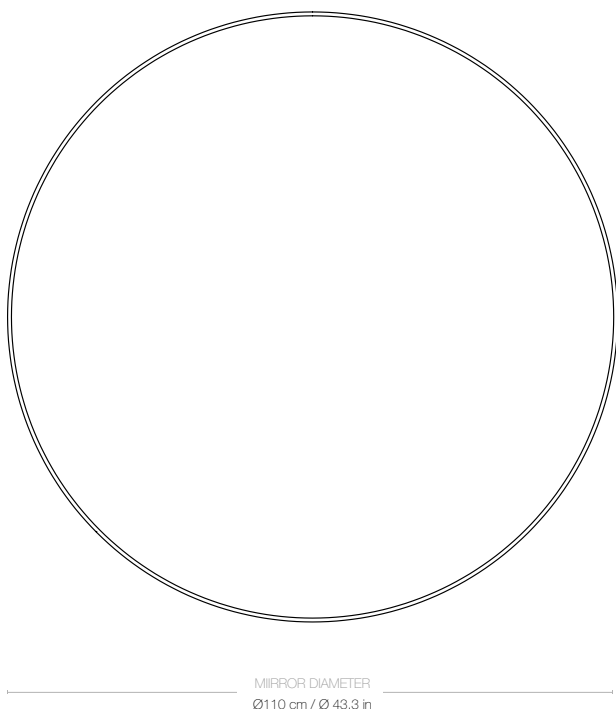

GUBI Wall Mirror, Round, Ø110

Designed by GUBI - 2016

ITEM NUMBER	GUBI Wall Mirror, Round, Ø110 (Polished Brass) GUBI Wall Mirror, Round, Ø110 (Black Brass)	10013016 10013017
-------------	---	----------------------

DESCRIPTION

Not only to give the room additional depth, light and a feel of an extra dimension, the GUBI Wall Mirror also unifies the interior setting. With its substantial size, the wall mirror becomes a fundamental element to the decoration and comes to its right when it is allowed to dominate the wall. At the same time, the rounded shape, with an elegant brass edge, softens and give warmth to the atmosphere.

Materials & Finishes

FRAME FINISH Solid black brass, Solid brass polished

MATERIALS

Solid brass, chipboard (frame), Glass (mirror)

Dimensions

MIRROR DIAMATER Ø110 cm / Ø 43,3 in

DEPTH 2,7 cm / 1,06 in

Weight