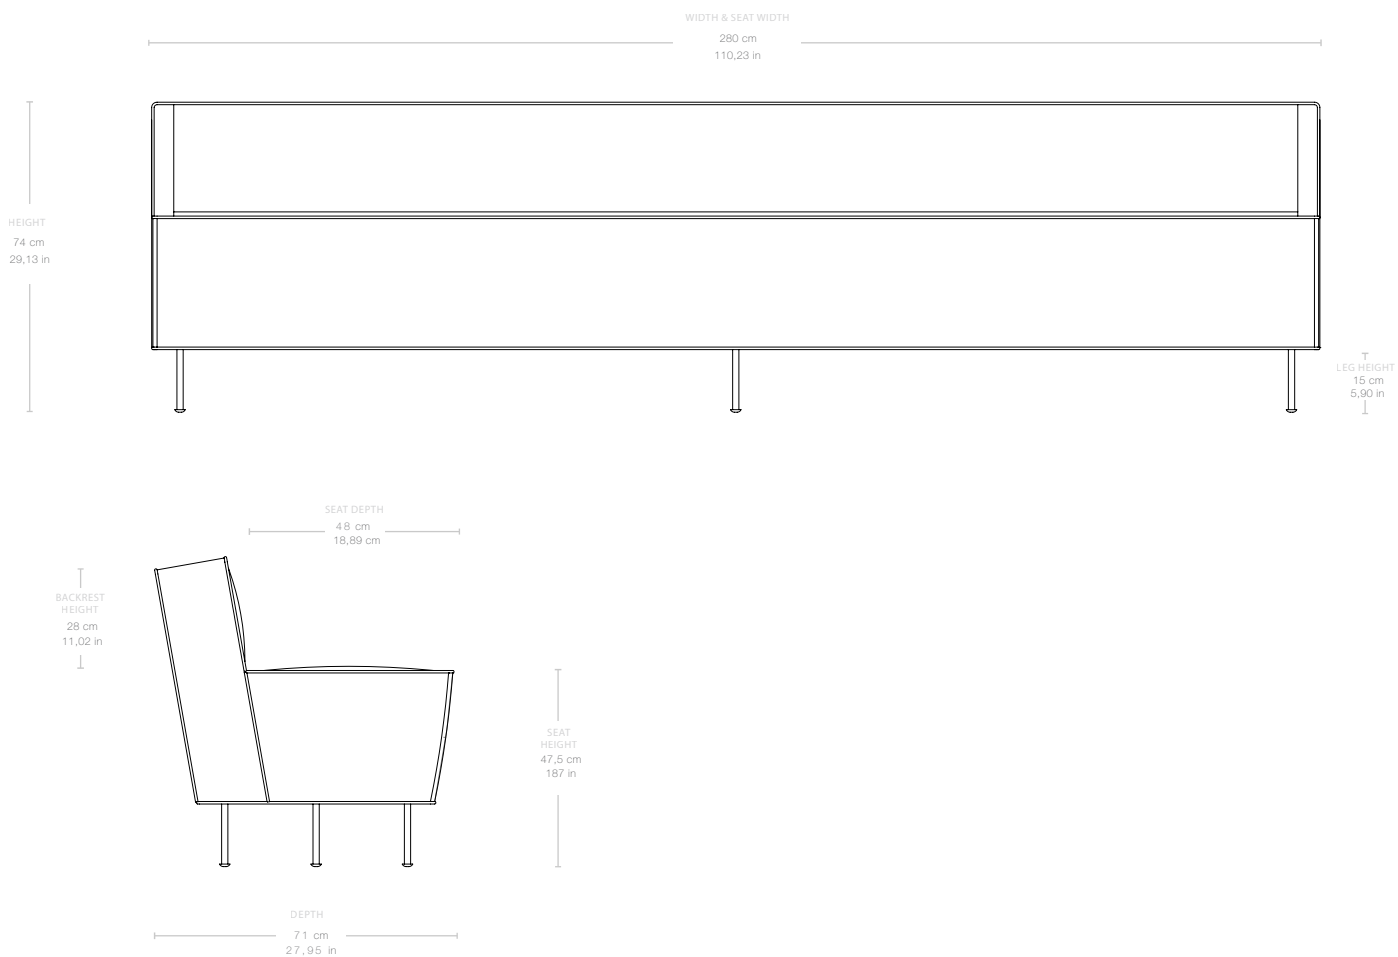

## Modern Line Dining Sofa - Fully Upholstered

H74 x W280 x D71

Designed by Greta M. Grossman - 1949

---

---

ITEM NUMBER

Modern Line Dining Sofa - Fully Upholstered, H74 x W280 x D71

10896

### Materials & Finishes

BASE FINISH

Black - Powder coated, Brass Plated

MATERIALS

Solid pinewood, plywood, precovered chipboard (inside frame)  
High resilience foam (seat and backrest)

Dimensions

WIDTH	280 cm / 110,23 in
DEPTH	71 cm / 27,95 in
HEIGHT	74 cm / 29,13 in
SEAT WIDTH	280 cm / 110,23 in
SEAT DEPTH	48 cm / 18,89 in
SEAT HEIGHT	47,5 cm / 18,7 in
BACKREST HEIGHT	28 cm / 11,02 in
LEG HEIGHT	15 cm / 5,90 in

## Weight

TOTAL WEIGHT 113 kg / 249,12 lbs

---

Number of parcels 1

PACKAGING LENGTH 285 cm / 112,20 in

PACKAGING WIDTH 79 cm / 31,10 in

PACKAGING HEIGHT 76 cm / 29,92 in

PACKAGING WEIGHT 4 kg / 8,81 lbs

GROSS WEIGHT 117 kg / 257,94 lbs

---