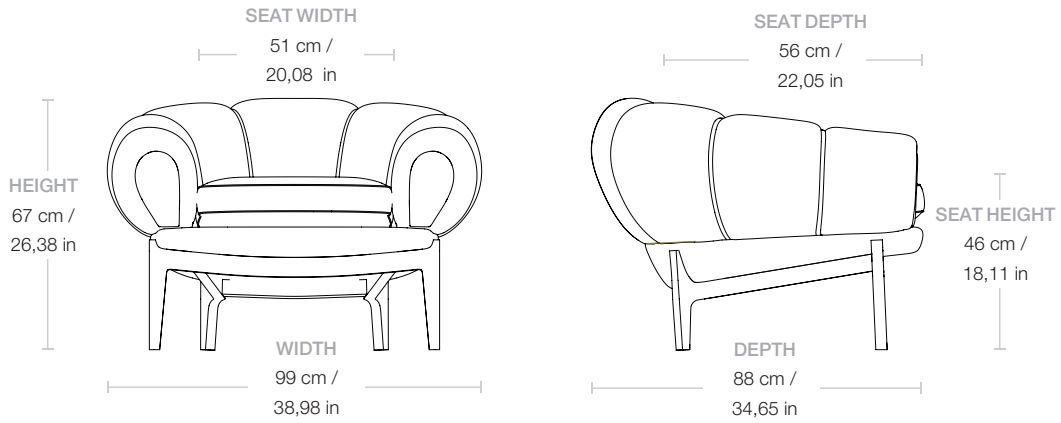

WIDTH	99 cm / 38,98 in
DEPTH	88 cm / 34,65 in
HEIGHT	67 cm / 26,38 in
SEAT WIDTH	51 cm / 20,08 in
SEAT DEPTH	56 cm / 22,05 in
SEAT HEIGHT	46 cm / 18,11 in
ARMREST HEIGHT	57 cm / 22,44 in

Weight

TOTAL WEIGHT	27 kg / 59,52 lbs
---------------------	-------------------

Upholstery Consumption**FABRIC**

X 140 CM FABRIC WIDTH / X 55 IN FABRIC WIDTH

FULLY UPHOLSTERED	390 cm / 153,55 in
--------------------------	--------------------

LEATHER

FULLY UPHOLSTERED

8,8 m² / 94,73 ft²

Number of parcels

1

PACKAGING LENGTH

101 cm / 39,76 in

PACKAGING WIDTH

91 cm / 35,83 in

PACKAGING HEIGHT

71,5 cm / 28,15 in