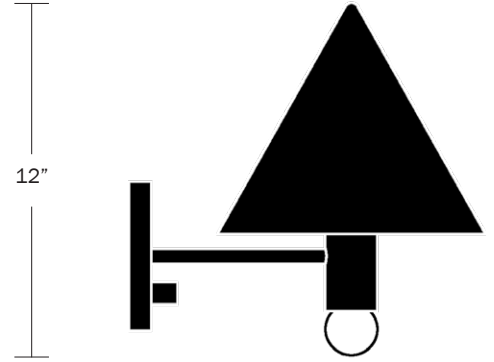

WORKSTEAD

CANOPY SCONCE

hardwired

Description

The CANOPY SCONCE deconstructs the conventional wall sconce into a series of expressed, geometric relationships. A bold conical shroud rises above a softly glowing bulb creating a canopy of diffused reflection. UL Listed. Damp Rated upon request.

Finish Options

White Enamel
Black Enamel
Hewn Brass
Brushed Nickel

Dimensions

Shade Height - 8"
Shade Diameter - 9"
Backplate Diameter - 5"
Overall Fixture Height - 12"
Overall Fixture Depth - 12"

Weight

5 lbs

Lamp

60 Watt Incandescent Max
5W Dimmable LED Bulb Included
2" Diameter With Porcelain Finish
40 Watt Equivalent
325 Lumens
2700K Color Temperature
Bulb Life 30,000 Hours
110/120V, E12
220/240V, E14
UL/CE Listed
Damp Rated Upon Request

front