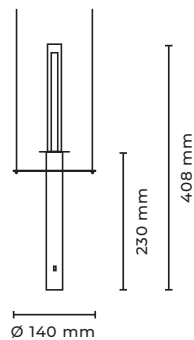

CANDLELIGHT SET 1

with Wax Candle,
Glass Candle, Sensor

Type	Suspension light
Material	Brass
Environment	Indoors
Dimensions	Ø 140 x 230 mm - Ø 5,51 x 9,05 "
Cable length	2500 mm - 98,4252 "
Weight	0.6 kg - 1,32 lb
Certification	IP20 CE
EU/UK	24 V
Ceiling Rose	Ø 160 x 25 mm - 6,39 x 0,98 "
Lamps	LED technology, 24 V, 7 W, 1800-2700 K, 400 lm, dim to warm, dimmable with gesture control
Candle	Wax Candle, Glass Candle with invisible light source. LED technology, 1800K, 2W, 400 lm

**CANDLELIGHT
SET 2**

with Wax Candle,
Sensor,
Upgrade to
Glass Candle
possible

Type	Suspension light
Material	Brass
Environment	Indoors
Dimensions	Ø 140 x 230 mm - Ø 5,51 x 9,05 "
Cable length	2500 mm - 98,4252 "
Weight	0.6 kg - 1,32 lb
Certification	IP20 CE
EU/UK	24 V
Ceiling Rose	Ø 160 x 25 mm - 6,39 x 0,98 "
Lamps	LED technology, 24 V, 7 W, 1800-2700 K, 400 lm, dim to warm, dimmable with gesture control
Candle	Wax candle (possible upgrade to Glass Candle)

Type	Suspension light
Material	Brass
Environment	Indoors
Dimensions	Ø 140 x 230 mm - Ø 5,51 x 9,05 "
Cable length	2500 mm - 98,4252 "
Weight	0.6 kg - 1,32 lb
Certification	IP20 CE
EU/UK	24 V
Ceiling Rose	Ø 160 x 25 mm - 6,39 x 0,98 "
Lamps	LED technology, 24 V, 7 W, 1800-2700 K, 400 lm, dim to warm,
Candle	Wax candle (Upgrade to Glass Candle impossible)