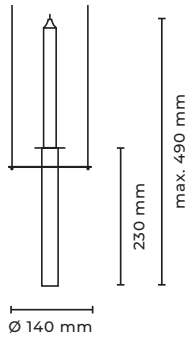

CANDLELIGHT SET 1

with Wax Candle,
Glass Candle, Sensor

Type	Suspension light
Material	Brass
Environment	Indoors
Dimensions	Ø 140 x 230 mm - Ø 5,51 x 9,05 "
Cable length	2500 mm - 98,4252 "
Weight	0.6 kg - 1,32 lb
Certification	IP20 CE
EU/UK	24 V
Ceiling Rose	Ø 160 x 25 mm - 6,39 x 0,98 "
Lamps	LED technology, 24 V, 7 W, 1800-2700 K, 400 lm, dim to warm, dimmable with gesture control
Candle	Wax Candle, Glass Candle with invisible light source. LED technology, 1800K, 2W, 400 lm

**CANDLELIGHT
SET 2**

with Wax Candle,
Sensor,
Upgrade to
Glass Candle
possible

Type	Suspension light
Material	Brass
Environment	Indoors
Dimensions	Ø 140 x 230 mm - Ø 5,51 x 9,05 "
Cable length	2500 mm - 98,4252 "
Weight	0.6 kg - 1,32 lb
Certification	IP20 CE
EU/UK	24 V
Ceiling Rose	Ø 160 x 25 mm - 6,39 x 0,98 "
Lamps	LED technology, 24 V, 7 W, 1800-2700 K, 400 lm, dim to warm, dimmable with gesture control
Candle	Wax candle (possible upgrade to Glass Candle)

Type	Suspension light
Material	Brass
Environment	Indoors
Dimensions	Ø 140 x 230 mm - Ø 5,51 x 9,05 "
Cable length	2500 mm - 98,4252 "
Weight	0.6 kg - 1,32 lb
Certification	IP20 CE
EU/UK	24 V
Ceiling Rose	Ø 160 x 25 mm - 6,39 x 0,98 "
Lamps	LED technology, 24 V, 7 W, 1800-2700 K, 400 lm, dim to warm,
Candle	Wax candle (Upgrade to Glass Candle impossible)