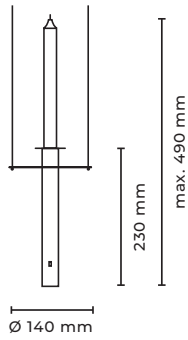

CANDLELIGHT SET 1

with Wax Candle,
Glass Candle, Sensor

Type	Suspension light
Material	Brass
Environment	Indoors
Dimensions	Ø 140 x 230 mm - Ø 5,51 x 9,05 "
Cable length	2500 mm - 98,4252 "
Weight	0.6 kg - 1,32 lb
Certification	IP20 CE
EU/UK	24 V
Ceiling Rose	Ø 160 x 25 mm - 6,39 x 0,98 "
Lamps	LED technology, 24 V, 7 W, 1800-2700 K, 400 lm, dim to warm, dimmable with gesture control
Candle	Wax Candle, Glass Candle with invisible light source. LED technology, 1800K, 2W, 400 lm

**CANDLELIGHT
SET 2**

with Wax Candle,
Sensor,
Upgrade to
Glass Candle
possible

Type	Suspension light
Material	Brass
Environment	Indoors
Dimensions	Ø 140 x 230 mm - Ø 5,51 x 9,05 "
Cable length	2500 mm - 98,4252 "
Weight	0.6 kg - 1,32 lb
Certification	IP20 CE
EU/UK	24 V
Ceiling Rose	Ø 160 x 25 mm - 6,39 x 0,98 "
Lamps	LED technology, 24 V, 7 W, 1800-2700 K, 400 lm, dim to warm, dimmable with gesture control
Candle	Wax candle (possible upgrade to Glass Candle)

Type	Suspension light
Material	Brass
Environment	Indoors
Dimensions	Ø 140 x 230 mm - Ø 5,51 x 9,05 "
Cable length	2500 mm - 98,4252 "
Weight	0.6 kg - 1,32 lb
Certification	IP20 CE
EU/UK	24 V
Ceiling Rose	Ø 160 x 25 mm - 6,39 x 0,98 "
Lamps	LED technology, 24 V, 7 W, 1800-2700 K, 400 lm, dim to warm,
Candle	Wax candle (Upgrade to Glass Candle impossible)