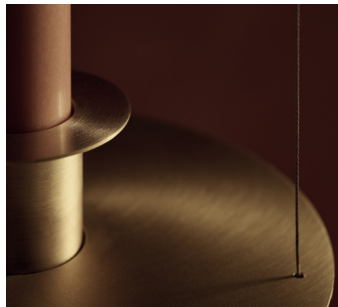

KAIA

CANDLELIGHT

Designed by Sebastian Hepting
Munich 2022

The soulful light of the candle flame has always held a magic that has fascinated people. Inspired by the idea of complementing the romantic light of the candle with the glow of an additional light source, an extraordinary luminaire was created in cooperation with designer Sebastian Hepting.

Candle Light is designed on the basis of a classic candle holder that seems to float weightlessly above the table. In addition to the glow of the candle, a soft spotlight shines downwards out of the luminaire and magically illuminates the table. With simple gesture control, the brightness and light colour of the downlight can be adjusted. To make the experience complete, the real wax candle can be replaced by a glass candle with an electric light source.

CANDLELIGHT SET 1

with Wax Candle,
Glass Candle, Sensor

Type	Suspension light
Material	Brass
Environment	Indoors
Dimensions	Ø 140 x 230 mm - Ø 5,51 x 9,05 "
Cable length	2500 mm - 98,4252 "
Weight	0.6 kg - 1,32 lb
Certification	IP20 CE
EU/UK	24 V
Ceiling Rose	Ø 160 x 25 mm - 6,39 x 0,98 "
Lamps	LED technology, 24 V, 7 W, 1800-2700 K, 400 lm, dim to warm, dimmable with gesture control
Candle	Wax Candle, Glass Candle with invisible light source. LED technology, 1800K, 2W, 400 lm

**CANDLELIGHT
SET 2**

with Wax Candle,
Sensor,
Upgrade to
Glass Candle
possible

Type	Suspension light
Material	Brass
Environment	Indoors
Dimensions	Ø 140 x 230 mm - Ø 5,51 x 9,05 "
Cable length	2500 mm - 98,4252 "
Weight	0.6 kg - 1,32 lb
Certification	IP20 CE
EU/UK	24 V
Ceiling Rose	Ø 160 x 25 mm - 6,39 x 0,98 "
Lamps	LED technology, 24 V, 7 W, 1800-2700 K, 400 lm, dim to warm, dimmable with gesture control
Candle	Wax candle (possible upgrade to Glass Candle)