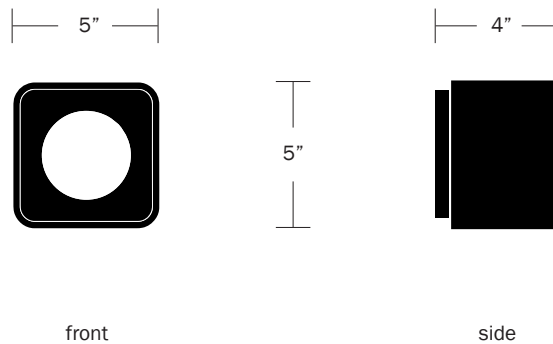

WORKSTEAD

BRICK I

hardwired

Description

The BRICK I is a modern interpretation of the classic vanity light, celebrating the dialogue between the handmade and the serial. A cast earthenware base hand-glazed in soft white frames a matte opal globe, suggesting a hollowed brick cradling a neotenic form. The ADA compliant fixture can be used on both walls and ceilings, for a flattering luminous glow. Made in the USA. UL Listed. Damp Rated upon request.

Body Finish

Glazed White

Hardware Finish

White Enamel

Dimensions

Overall Height - 5"
Width - 5"
Depth - 4"

Weight

4 lbs

Lamp

10 Watt LED Max
2.5 Watt Dimmable
Mini-Candelabra LED Included
35 Watt Equivalent
250 Lumens
2700K Color Temperature
Bulb Life 25,000 Hours
90+ CRI
110/120V, E12
220/240V, E14
UL/CE Listed
Damp Rated Upon Request