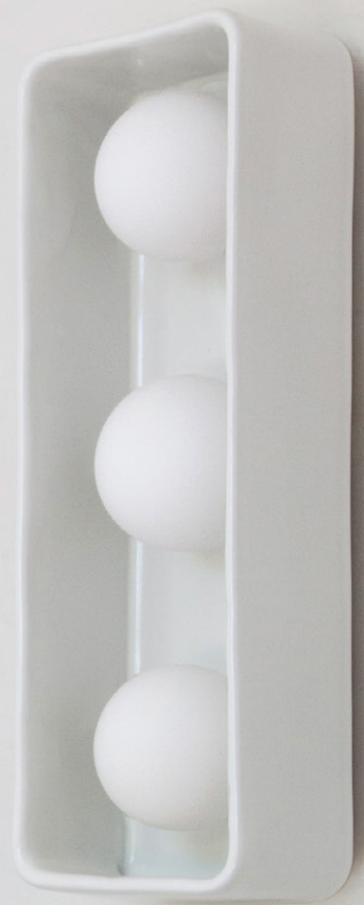

WORKSTEAD

brick

WORKSTEAD

BRICK I
glazed white

WORKSTEAD

BRICK I

hardwired

Description

The BRICK I is a modern interpretation of the classic vanity light, celebrating the dialogue between the handmade and the serial. A cast earthenware base hand-glazed in soft white frames a matte opal globe, suggesting a hollowed brick cradling a neotenic form. The ADA compliant fixture can be used on both walls and ceilings, for a flattering luminous glow. Made in the USA. UL Listed. Damp Rated upon request.

Body Finish

Glazed White

Hardware Finish

White Enamel

Dimensions

Overall Height - 5"
Width - 5"
Depth - 4"

Weight

4 lbs

Lamp

10 Watt LED Max
2.5 Watt Dimmable
Mini-Candelabra LED Included
35 Watt Equivalent
250 Lumens
2700K Color Temperature
Bulb Life 25,000 Hours
90+ CRI
110/120V, E12
220/240V, E14
UL/CE Listed
Damp Rated Upon Request