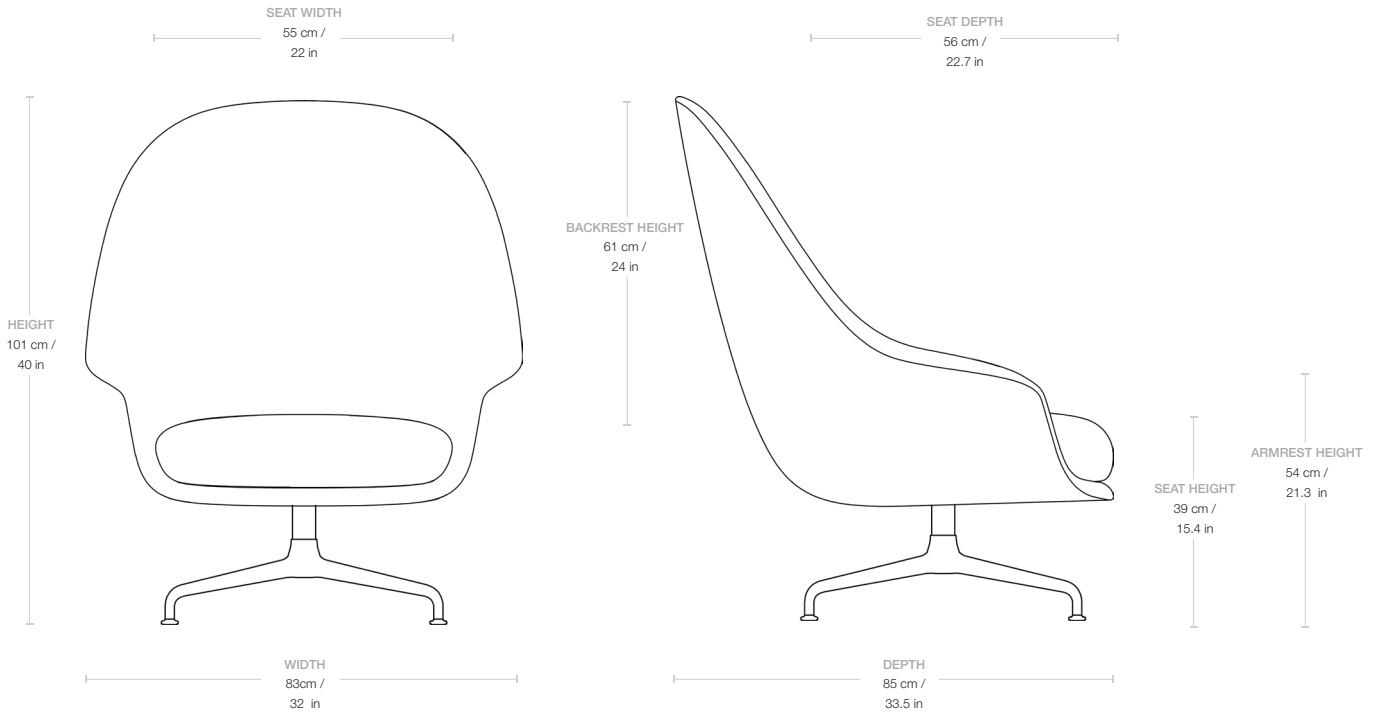


Bat Lounge Chair - Fully Upholstered - High back - 4-star base

Designed by GamFratesi - 2018

ITEM NUMBER

11521

DESCRIPTION

The new Bat Lounge Chair, which comes in a high- and low-back version, is designed by Danish-Italian design-duo GamFratesi. The chair carries strong references to the interesting characteristics of bats, with its inviting, distinctive shell reminiscent of the shape of a bat's wingspan.

Materials & Finishes

BASE FINISH

Black, Polished aluminium

MATERIALS

Aluminium, CMHR foam, polyester wadding, fabric or leather upholstery

Dimensions

WIDTH	83 cm / 32 in
DEPTH	85 cm / 33.5 in
HEIGHT	101 cm / 40 in
SEAT WIDTH	55 cm / 22 in
SEAT DEPTH	56 cm / 21.7 in
SEAT HEIGHT	39 cm / 15.4 in
BACKREST HEIGHT	61 cm / 24 in
ARMREST HEIGHT	54 cm / 21.3 in

Weight

TOTAL WEIGHT	21.8 kg / 8.6 lbs
LEGS WEIGHT	2 kg / 0.8 lbs
SHELL WEIGHT	19.8 kg / 78 lbs

Upholstery Consumption

FABRIC

X 140 CM FABRIC WIDTH / X 55 IN FABRIC WIDTH**FABRIC CONSUMPTION** 391 cm / 154 in**LEATHER****LEATHER UPHOLSTERED** 6.49 m² / 70 ft²

Packaging**NUMBER OF PARCELS** 1**PACKAGING LENGTH** 91 cm / 36 in**PACKAGING WIDTH** 91 cm / 36 in**PACKAGING HEIGHT** 108 cm / 43 in**PACKAGING WEIGHT** 7.2 kg / 16 lbs**GROSS WEIGHT** 29 kg / 64 lbs