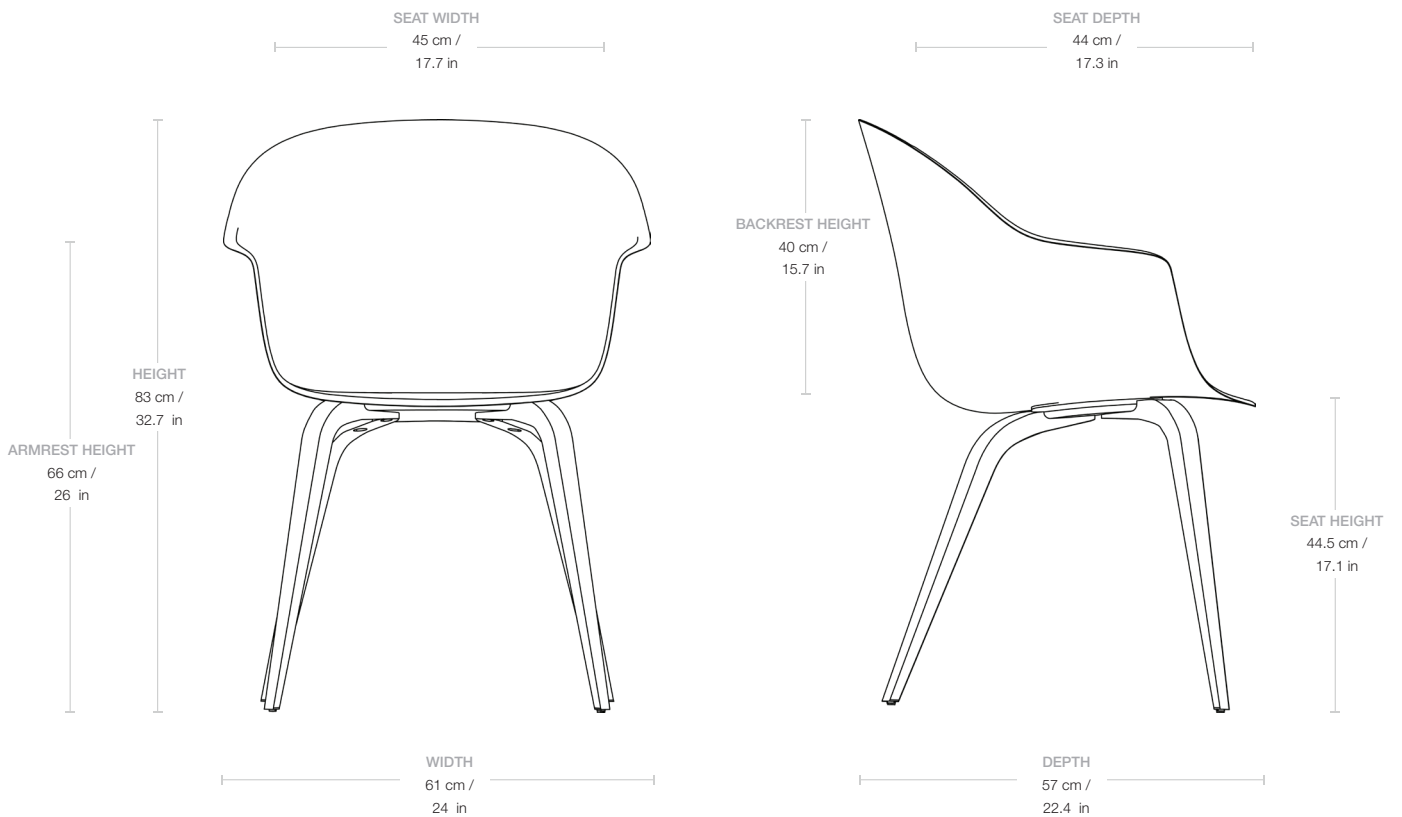


Bat Dining Chair - Un-Upholstered - Wood base

Designed by GamFratesi - 2018

ITEM NUMBER

10209

DESCRIPTION

Balancing between the traditional and surprising, the Bat Dining Chair is created with a Scandinavian approach to crafts, simplicity and functionalism while also carrying a strong embedded story and associations expressed in a minimalist idiom. The wide range of upholstery options and different bases makes the Bat Dining Chair fit perfectly into a variety of public and private contexts.

Materials & Finishes

BASE FINISH

Black stained beech, Oak, Smoked Oak, American Walnut

SHELL COLOR

Black, Green, Dark Pink, New Beige, Grey Blue, Sweet Pink, Pure White, Alabaster White

MATERIALS

Wood, PP

Dimensions

| | |
|------------------------|-------------------|
| WIDTH | 61 cm / 24 in |
| DEPTH | 57 cm / 22.4 in |
| HEIGHT | 83 cm / 32.6 in |
| SEAT WIDTH | 45 cm / 17.7 in |
| SEAT DEPTH | 44 cm / 17.3 in |
| SEAT HEIGHT | 44.5 cm / 17.1 in |
| BACKREST HEIGHT | 40 cm / 15.7 in |
| ARMREST HEIGHT | 66 cm / 26 in |

Weight

| | |
|---------------------|------------------|
| TOTAL WEIGHT | 5.4 kg / 12 lbs |
| LEGS WEIGHT | 2 kg / 4.4 lbs |
| SHELL WEIGHT | 3.4 kg / 7.5 lbs |

Packaging

| | |
|--------------------------|------------------|
| NUMBER OF PARCELS | 1 |
| PACKAGING LENGTH | 66 cm / 26 in |
| PACKAGING WIDTH | 63 cm / 25 in |
| PACKAGING HEIGHT | 94 cm / 37 in |
| PACKAGING WEIGHT | 2.6 kg / 5.7 lbs |
| GROSS WEIGHT | 8 kg / 17.6 lbs |