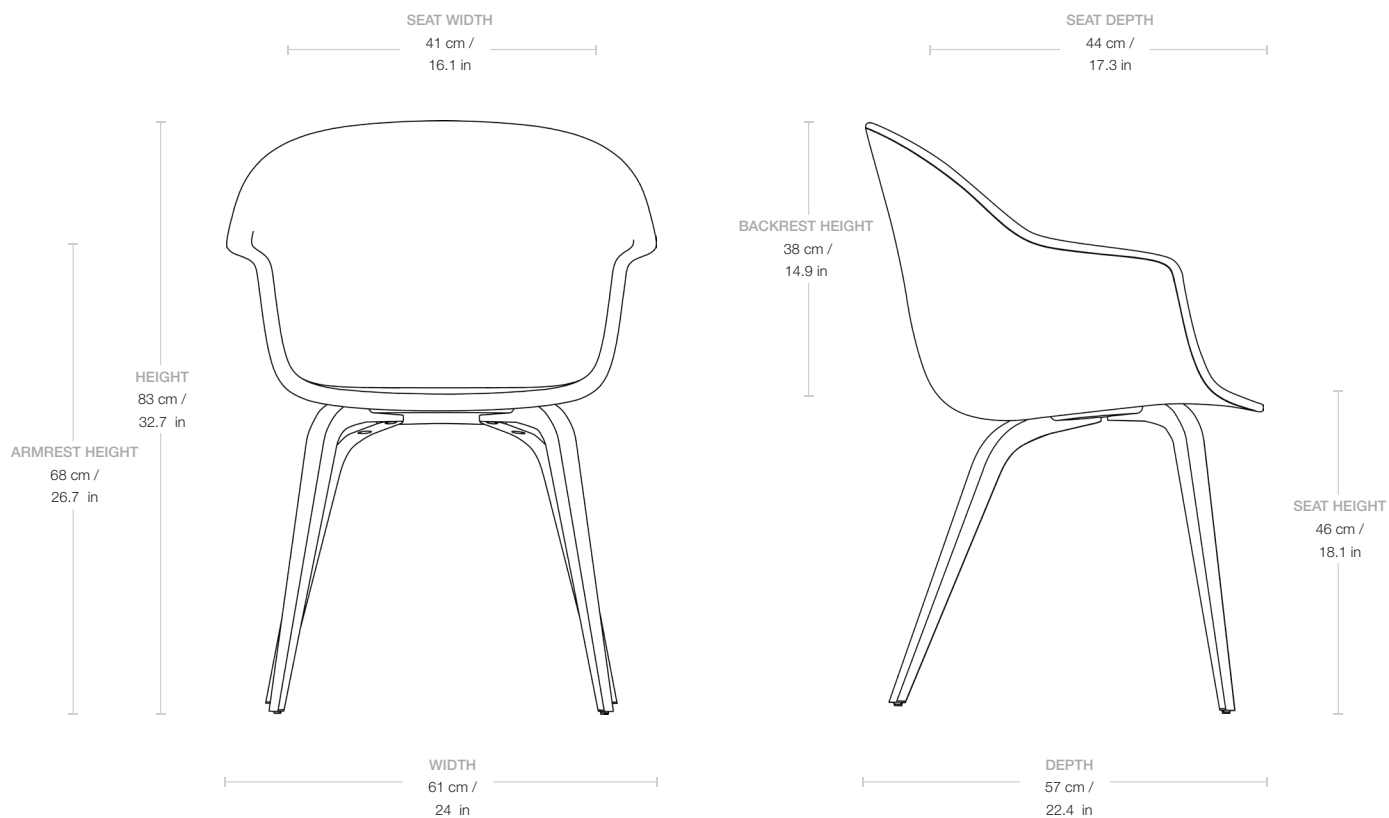


Bat Dining Chair - Fully Upholstered - Wood base

Designed by GamFratesi - 2018

ITEM NUMBER

11483

DESCRIPTION

Balancing between the traditional and surprising, the Bat Dining Chair is created with a Scandinavian approach to crafts, simplicity and functionalism while also carrying a strong embedded story and associations expressed in a minimalist idiom. The wide range of upholstery options and different bases makes the Bat Dining Chair fit perfectly into a variety of public and private contexts.

Materials & Finishes

BASE FINISH

Black stained beech, Oak, Smoked Oak, American Walnut

MATERIALS

Wood, CMHR foam, fabric upholstery

Dimensions

WIDTH	61 cm / 24 in
DEPTH	57 cm / 22.4 in
HEIGHT	83 cm / 32.6 in
SEAT WIDTH	41 cm / 16 in
SEAT DEPTH	44 cm / 17.3 in
SEAT HEIGHT	46 cm / 18.1 in
BACKREST HEIGHT	38 cm / 15 in
ARMREST HEIGHT	68 cm / 26.7 in

Weight

TOTAL WEIGHT	8.8 kg / 19.4 lbs
LEGS WEIGHT	2 kg / 4.4 lbs
SHELL WEIGHT	6.8 kg / 15 lbs

Upholstery Consumption

FABRIC

X 140 CM FABRIC WIDTH / X 55 IN FABRIC WIDTH

FABRIC

X 140 CM FABRIC WIDTH / X 55 IN FABRIC WIDTH

Packaging

NUMBER OF PARCELS	1
PACKAGING LENGTH	66 cm / 26 in
PACKAGING WIDTH	63 cm / 25 in
PACKAGING HEIGHT	94 cm / 37 in
PACKAGING WEIGHT	2.6 kg / 5.7 lbs
GROSS WEIGHT	11.4 kg / 25 lbs

Test & Certifications