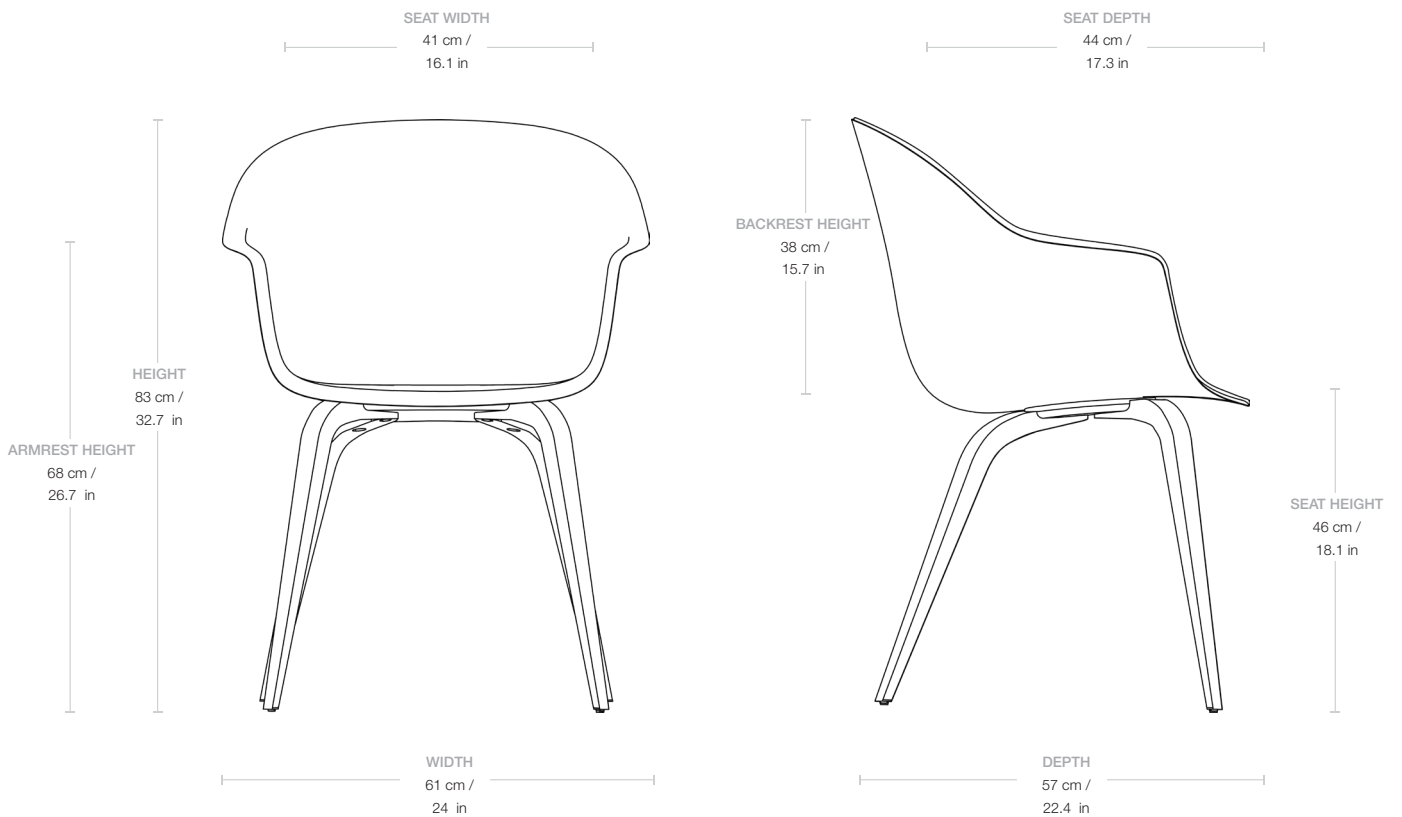

Wood, PP, CMHR foam, Fabric or Leather upholstery

**Dimensions**

<b>WIDTH</b>	61 cm / 24 in
<b>DEPTH</b>	57 cm / 22.4 in
<b>HEIGHT</b>	83 cm / 32.6 in
<b>SEAT WIDTH</b>	41 cm / 16 in
<b>SEAT DEPTH</b>	44 cm / 17.3 in
<b>SEAT HEIGHT</b>	46 cm / 18.1 in
<b>BACKREST HEIGHT</b>	38 cm / 15 in
<b>ARMREST HEIGHT</b>	68 cm / 26.7 in

## Weight

<b>TOTAL WEIGHT</b>	8.2 kg / 18 lbs
<b>LEGS WEIGHT</b>	2 kg / 4.4 lbs
<b>SHELL WEIGHT</b>	6.2 kg / 13.7 lbs

---