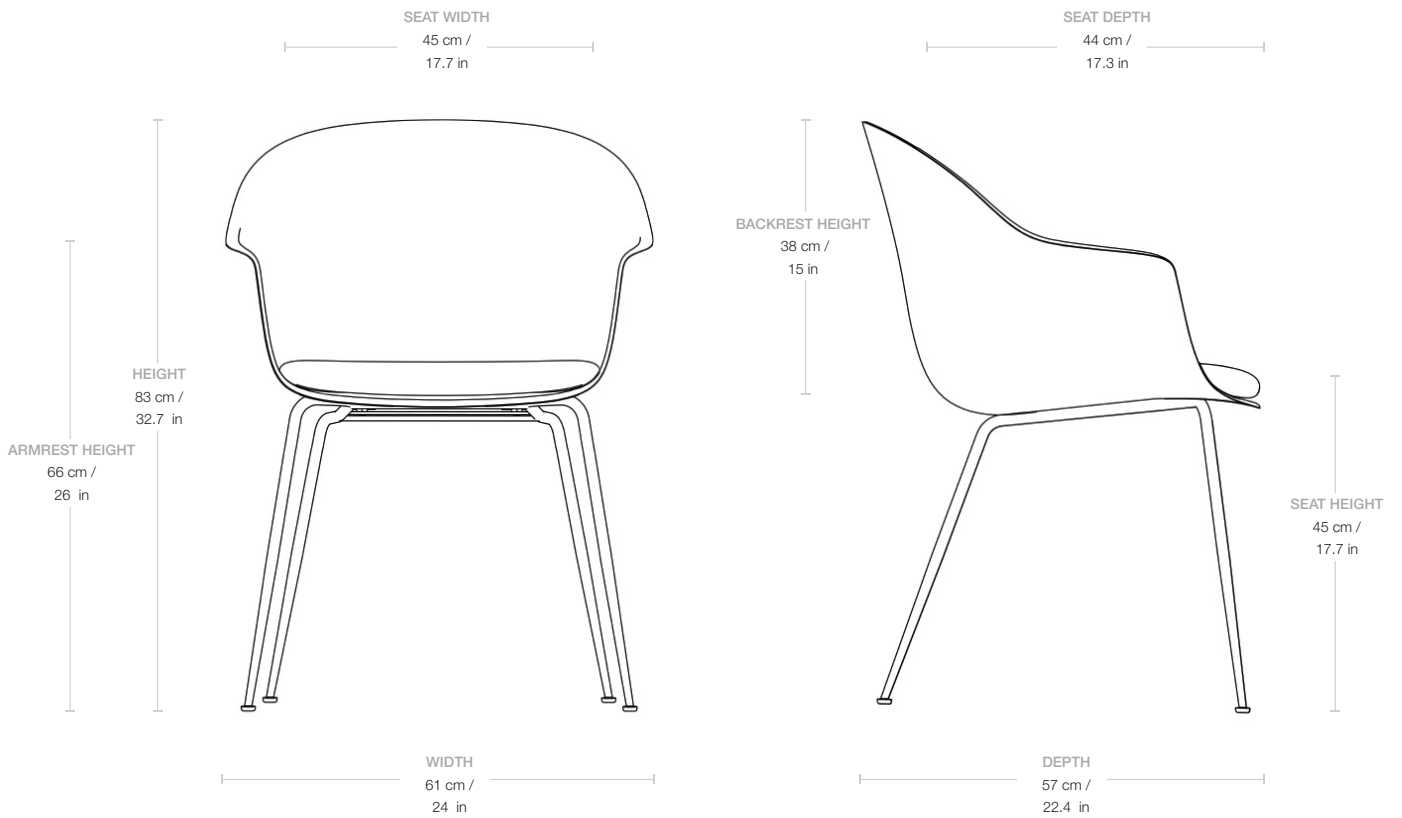


Bat Dining Chair - Conic base - With Cushion

Designed by GamFratesi - 2018

ITEM NUMBER

11553

DESCRIPTION

Balancing between the traditional and surprising, the Bat Dining Chair is created with a Scandinavian approach to crafts, simplicity and functionalism while also carrying a strong embedded story and associations expressed in a minimalist idiom. The wide range of upholstery options and different bases makes the Bat Dining Chair fit perfectly into a variety of public and private contexts.

Materials & Finishes

BASE FINISH

Antique Brass, Black, Black Chrome, Brass, Chrome

SHELL COLOR

Black, Green, Dark Pink, New Beige, Grey Blue, Sweet Pink, Pure White, Alabaster White

MATERIALS

Steel, PP, CMHR foam, Fabric upholstery

Dimensions

WIDTH	61 cm / 24 in
DEPTH	57 cm / 22.4 in
HEIGHT	83 cm / 32.6 in
SEAT WIDTH	45 cm / 17.7 in
SEAT DEPTH	44 cm / 17.3 in
SEAT HEIGHT	45 cm / 17.7 in
BACKREST HEIGHT	38 cm / 15 in
ARMREST HEIGHT	66 cm / 26 in

Weight

TOTAL WEIGHT	6.2 kg / 14 lbs
LEGS WEIGHT	2.2 kg / 4.9 lbs
SHELL WEIGHT	4 kg / 9 lbs

Upholstery Consumption

FABRIC

X 140 CM FABRIC WIDTH / X 55 IN FABRIC WIDTH

FABRIC CONSUMPTION	62 cm / 24.4 in
---------------------------	-----------------