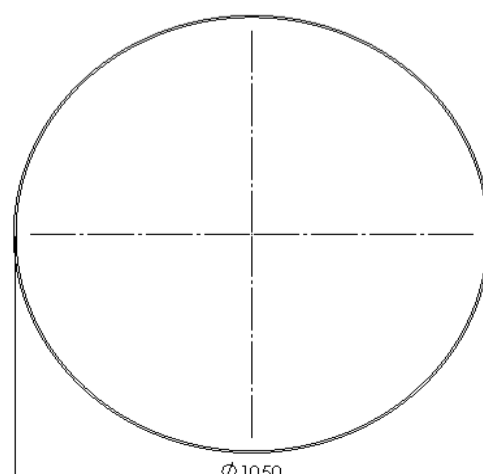

Fringe - Gold

Base - Black

VERSIONS

Order item - look for item number in the pricelist.

The series consists of the following:

Pouffe Ø38

Pouffe Ø105

FACTS

MEASUREMENT

Diameter: 1050 mm

Height: 420 mm

Base height: 90 mm

Base diameter: 975 mm

WEIGHT ITEM

25 kg

PACKAGING TYPE