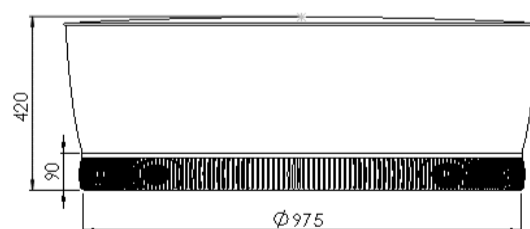

FACTS

MEASUREMENT

Diameter: 1050 mm

Height: 420 mm

Base height: 90 mm

Base diameter: 975 mm

WEIGHT ITEM

25 kg

PACKAGING TYPE

Cardboard and plastic cover

PACKAGING MEASUREMENT -Ø x H CM

Ø105,5 x 42,5cm

WEIGHT PACKAGING

2 kg

NUMBER OF PARCELS

1 pcs.

FABRIC CONSUMPTION

140cm x 3 m