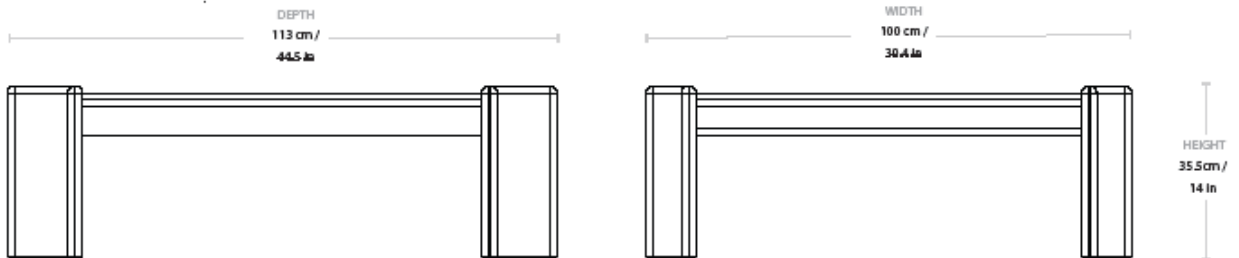

## Dimensions

**WIDTH** 100 cm / 39.4 in

**DEPTH** 113 cm / 44.5 in

**HEIGHT** 35.5 cm / 14 in

**TABLE TOP THICKNESS** 2.5 cm / 1 in

---