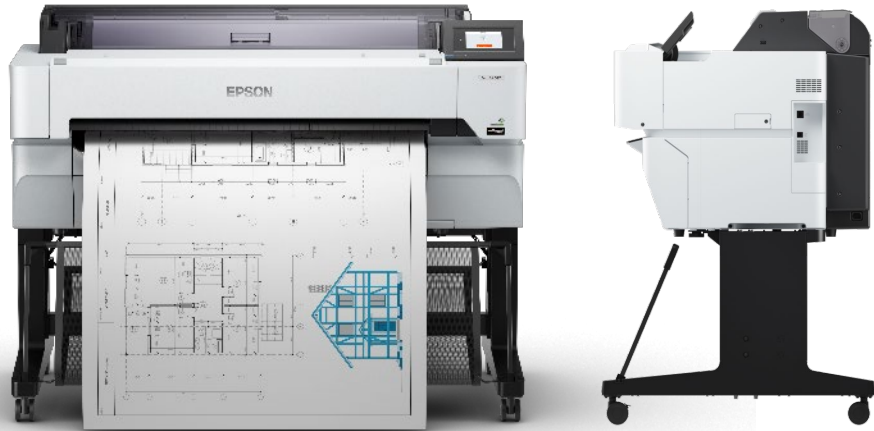

Professional
Imaging

\$5,995 MSRP

Only 28" deep

Available in 36" Width

Integrated 36" Scanner

No Additional Footprint

Fast Scanner- 4.5 IPS Color/ 7.5IPS B&W

Up to 2400 x 1200 dpi Scanning