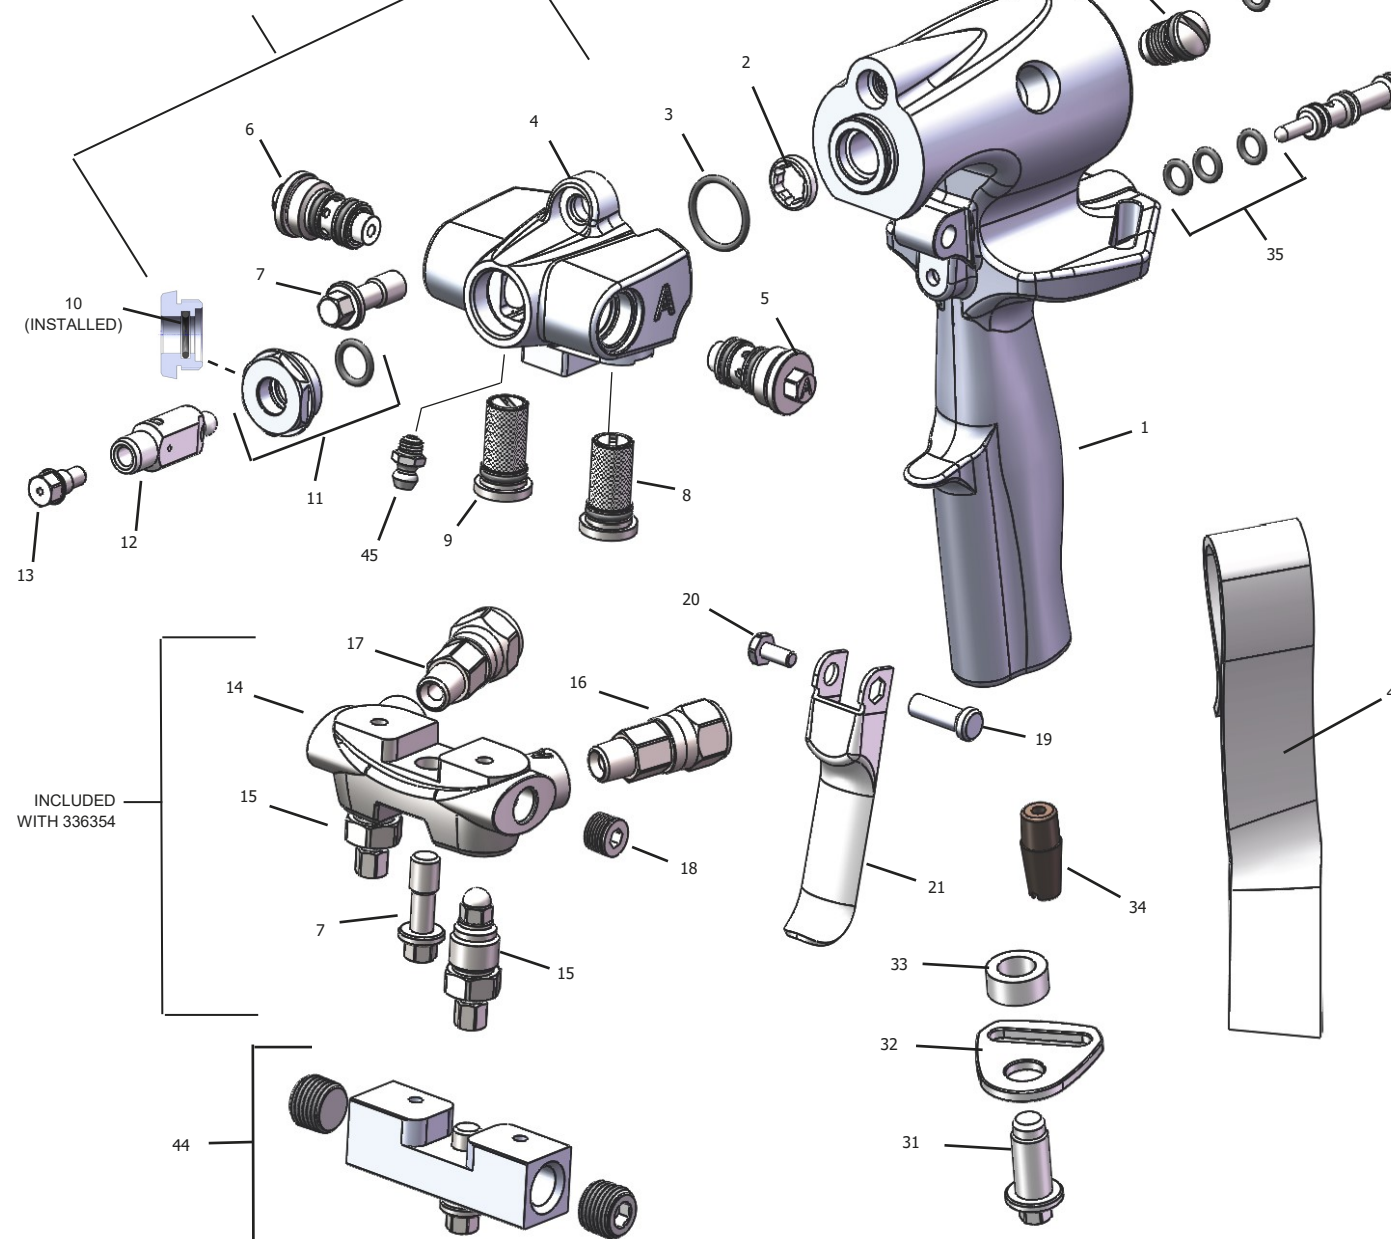

ST1 PLURAL COMPONENT, AIR PURGE SPRAY GUN—COMPONENTS

**EXTENSION TIPS (INCLUDES DRILL BIT)**

PART #.	SIZE	ADDED LENGTH
336458	01 XS (.060)	1/2 IN
336459	01 XL (.060)	1 IN
336460	15 XS (.064)	1/2 IN
336461	15 XL (.064)	1 IN
336462	02 XS (.070)	1/2 IN
336463	02 XL (.070)	1 IN

INCLUDED WITH 336426

**STANDARD MIX CHAMBER & MIX TIP COMBOS (INCLUDES DRILL BITS)**

PART #	MIX CHAMBER	MIX TIP	EQUIVALENT
336441	B	01	4242
336442	C	15	4747
336443	D	02	5252
336444	E	03	6060
336445	F	04	7070

NOTE: SS Side Seals also available (PN 336381)

**PARTS LIST**

ITEM #	PART #	DESCRIPTION	QTY.
1	336352	HANDLE	1
2	336359	SHAFT GUIDE	1
3	336417	O-RING, HEAD AND HANDLE JUNCTION (2-PACK)	1
4	336353	HEAD	1
5	336375	SIDE SEAL CARTRIDGE ASSEMBLY, A-SIDE	1
6	336376	SIDE SEAL CARTRIDGE ASSEMBLY, B-SIDE	1
7	336356	MANIFOLD SCREW	2
8	336360	CHECK VALVE, A-SIDE	1
9	336361	CHECK VALVE, B-SIDE	1
10	336415	O-RING, GUIDE AND HOUSING (10-PACK)	1
11	336437	GUIDE (INCLUDES ITEM 10)	1
12	336446	MIX CHAMBER	1
13	336452	MIX TIP	1
14	336355	FLUID MANIFOLD	1
15	336372	MANUAL VALVE	2
16	336357	SWIVEL ADAPTER, A-SIDE	1
17	336358	SWIVEL ADAPTER, B-SIDE	1
18	336335	PIPE PLUG, 1/8 NPT 303 SS	2
19	336364	TRIGGER STUD	1
20	336365	TRIGGER SCREW	1
21	336363	TRIGGER	1
22	336370	ROD & PISTON ASSEMBLY	1
23	336413	O-RING, AIR PISTON (2-PACK)	1
24	336373	END CAP	1
25	336375	SPRING	1
26	336413	O-RING, SAFETY STOP (2-PACK)	1
27	336377	SAFETY STOP KNOB	1
28	336376	LOCK ARM	1
29	336420	O-RING, END CAP (2-PACK)	1
30	336394	CHECK VALVE ASS'Y, AIR	1
31	336401	STUD	1
32	336399	CLIP	1
33	336400	SPACER	1
34	336374	MUFFLER	1
35	336412	O-RING, AIR VALVE AND PISTON ROD (10-PACK)	4
36	336366	VALVE STEM	1
37	336367	SPRING	1
38	336395	QD BASE	1
39	336396	QD STEM	1
40	336398	STRAP	1
41	336643	HOSE	1
42	336408	BALL VALVE	1
43	336397	QD COUPLER	1
44	336436	FLUSH MANIFOLD ASSEMBLY	1
45	336378	GREASE FITTING	1